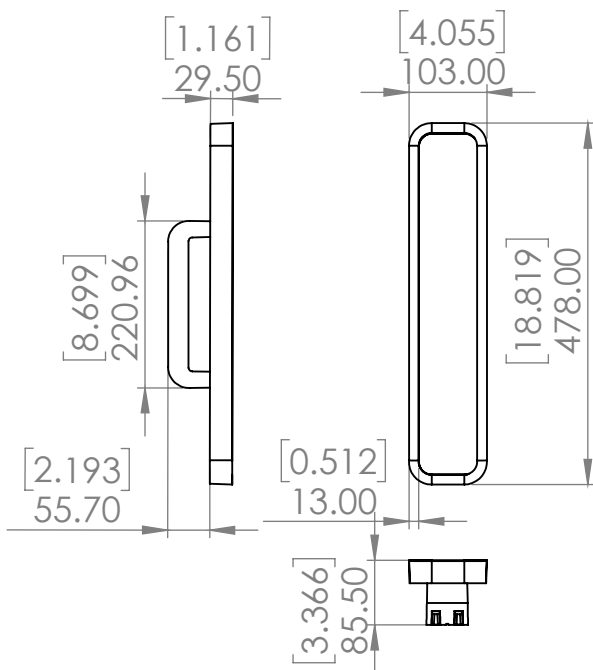

APPLIQUE HUBLOT 478

Wall lamp HUBLOT 478

Référence

WLHT478RC

Description

Corps en bronze patiné - Vernis protecteur - Diffuseur en albâtre
220-240V / 50-60hz / 24V - LED non remplaçable / 11W

Body lamp patinated bronze - Protective varnish - Albaster diffuser
220-240V / 50-60hz / 24V - LED cannot be changed / 11W

Spécificité

Specificity

Sources Lumens	strip LED 24V
Lumens	700 lm (nominal)
Watts	11
Poids kg (lbs) Weight	5.8 (13)
Certificats Certificates	 
Standard	    
Options	   
Couleurs Colors	  
Variation Dimming	  

Spécificité

Specificity

Sources Lumens	strip LED 24V
Lumens	850 lm (nominal)
Watts	18
Poids kg (lbs) Weight	7.3 (16)
Certificats Certificates	 
Standard	    
Options	   
Couleurs Colors	  
Variation Dimming	  

Spécificité

Specificity

Sources Lumens	strip LED 24V
Lumens	700 lm (nominal)
Watts	11
Poids kg (lbs) Weight	6.3 (14)
Certificats Certificates	 
Standard	    
Options	   
Couleurs Colors	  
Variation Dimming	  