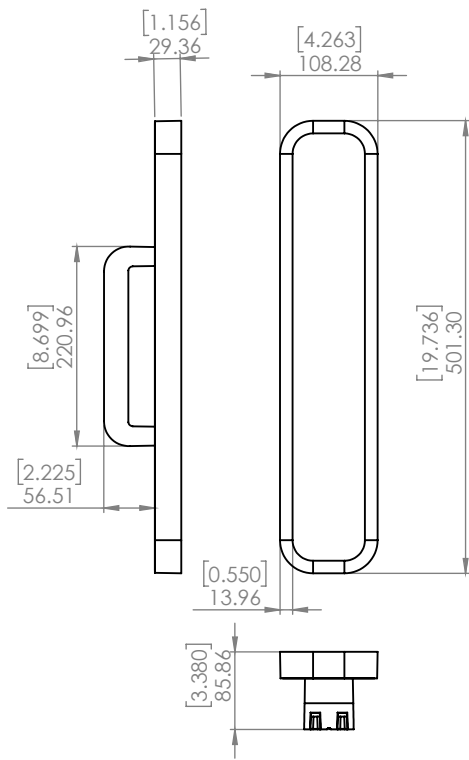

Spécificité

Specificity

Sources Lumens	strip LED 24V
Lumens	700 lm (nominal)
Watts	11
Poids kg (lbs) Weight	5.8 (13)
Certificats Certificates	 
Standard	    
Options	   
Couleurs Colors	  
Variation Dimming	  

Spécificité

Specificity

Sources Lumens	strip LED 24V
Lumens	850 lm (nominal)
Watts	18
Poids kg (lbs) Weight	7.3 (16)
Certificats Certificates	 
Standard	    
Options	   
Couleurs Colors	  
Variation Dimming	  

Fixation

Fixing

* Réglage atelier / Factory setting

Patines / Patinas

Albâtres / Alabasters

ENTRELACS

APPLIQUE HUBLOT 500

Wall lamp HUBLOT 500

Spécificité

Specificity

Sources Lumens	strip LED 24V
Lumens	700 lm (nominal)
Watts	11
Poids kg (lbs) Weight	6.3 (14)
Certificats Certificates	 
Standard	    
Options	   
Couleurs Colors	  
Variation Dimming	  