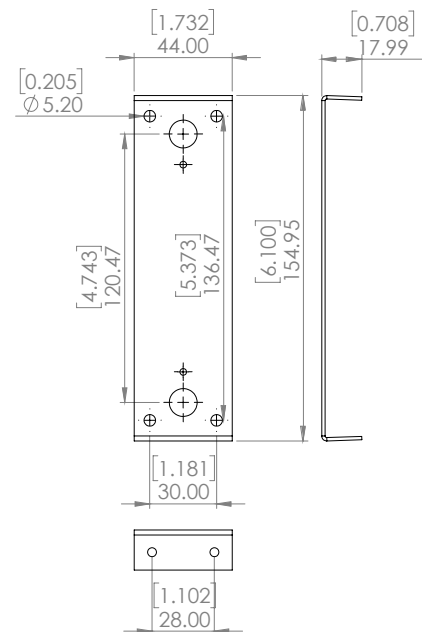

Fixation

Fixing