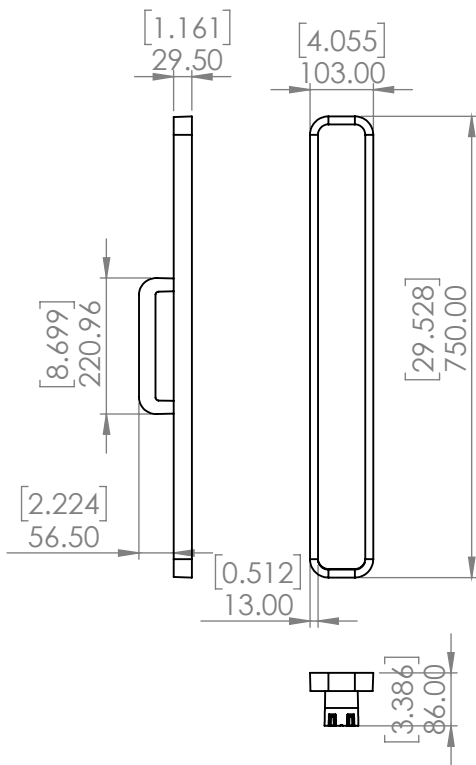

APPLIQUE HUBLLOT 750

Wall lamp HUBLLOT 750

Référence

WLHT750RC

Description

Corps en bronze patiné - Vernis protecteur - Diffuseur en albâtre
220-240V / 50-60hz / 24V - LED non remplaçable / 18W

Body lamp patinated bronze - Protective varnish - Alabaster diffuser
220-240V / 50-60hz / 24V - LED cannot be changed / 18W