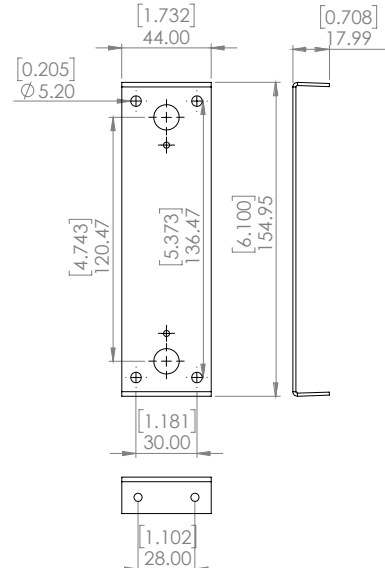

Fixation

Fixing