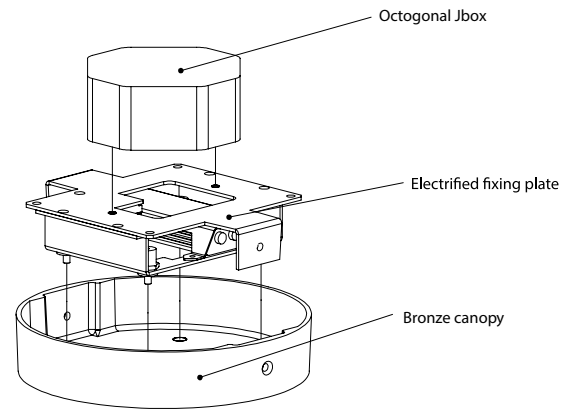

PENDANT HUBLOT 1200 OP

DESIGN YVES MACHERET

Référence
SUHT1200ROP

Description

Body lamp patinated bronze - Protective varnish - Alabaster diffuser
120 VAC / 50-60hz / 24V - LED cannot be changed

Specificity

Sources Lumens	strip LED 24V
Lumens	1270 lm (nominal)
Watts	35
Weight (lbs)	57
Certificates	<table border="0"> <tr> <td></td> <td>Class 2</td> <td>Dry location</td> </tr> </table>
Standard	<table border="0"> <tr> <td>LED</td> <td>CRF-Ra 99</td> <td>120 VAC 50-60HZ</td> <td></td> </tr> </table>
Colors	<table border="0"> <tr> <td>2700K*</td> <td>3000K</td> <td>4000K</td> </tr> </table>
Dimming	<table border="0"> <tr> <td>Triac*</td> <td>0.10V</td> <td>Dali</td> <td>Other</td> </tr> </table>

Fixing

* Factory setting

Patinas

Alabaster

ENTRELACS