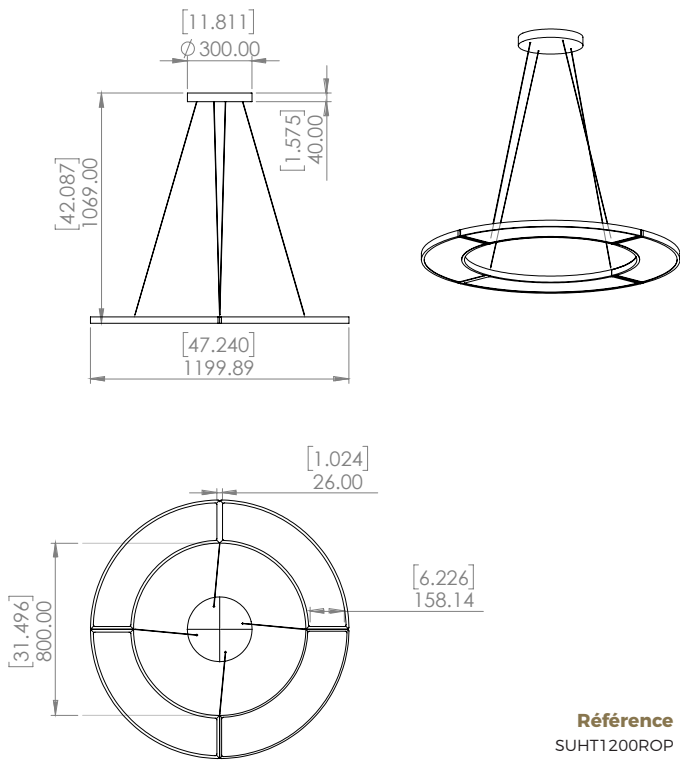

PENDANT HUBLOT 1200 OP

DESIGN YVES MACHERET

Référence
SUHT1200ROP

Description

Body lamp patinated bronze - Protective varnish - Alabaster diffuser
120 VAC / 50-60hz / 24V - LED cannot be changed

Specificity

Sources Lumens	strip LED 24V				
Lumens	1270 lm (nominal)				
Watts	35				
Weight (lbs)	57				
Certificates	<table border="0"> <tr> <td></td> <td>Class 2</td> <td>Dry location</td> </tr> </table>		Class 2	Dry location	
	Class 2	Dry location			
Standard	<table border="0"> <tr> <td>LED</td> <td>CRF-Ra 99</td> <td>120 VAC 50-60HZ</td> <td></td> </tr> </table>	LED	CRF-Ra 99	120 VAC 50-60HZ	
LED	CRF-Ra 99	120 VAC 50-60HZ			
Colors	<table border="0"> <tr> <td>2700K*</td> <td>3000K</td> <td>4000K</td> </tr> </table>	2700K*	3000K	4000K	
2700K*	3000K	4000K			
Dimming	<table border="0"> <tr> <td>Triac*</td> <td>0.10V</td> <td>Dali</td> <td>Other</td> </tr> </table>	Triac*	0.10V	Dali	Other
Triac*	0.10V	Dali	Other		