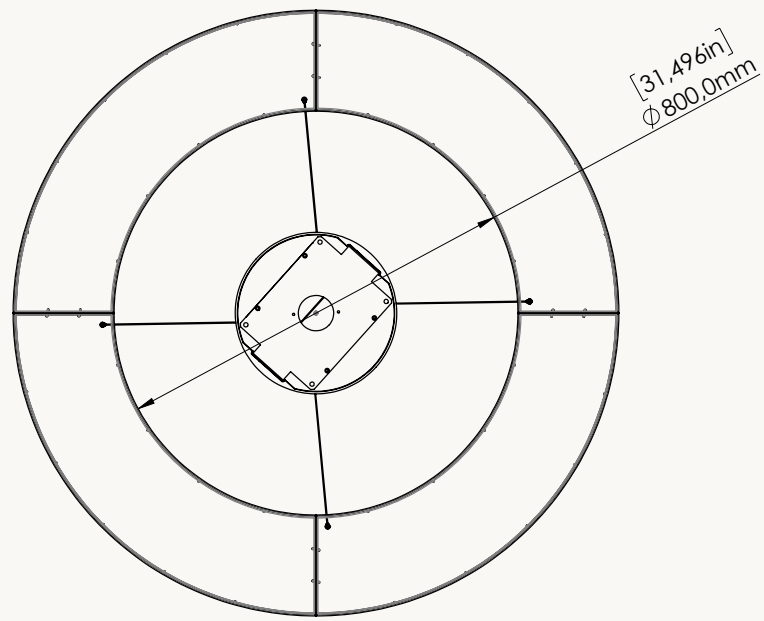

HUBLLOT 1200 OP

SUHT1200OP

PENDANT

Design by Yves Macheret

MATERIALS SOLID BRONZE & ALABASTER

LED SOURCES LED strip 24V

POWER SUPPLY 120-277VAC / 50-60Hz

LUMENS 3425 Lumens

WATTS 96W

WEIGHT KG [lbs] 60 [132.3]

STANDARD

LED	CRI-Ra 95	CE	Dry location
UL COMPONENTS ONLY	Class 2	JBOX FITTING	

LED COLORS
NO UPCHARGE

2200K	2500K	2700K*
3000K	3500K	4100K

DIMMING CONTROL

Triac phase cut*	0-10V*	Dali

DRIVER POSITION

Inside*	Inside*	Remote

*Standard setting

110V
SPECSHEET
09-15-2025

finishes

BRONZE PATINAS

FNRB RAW BRONZE	FNMB MEDIUM BRONZE	FNBK BLACK BRONZE

SPECIAL UPCHARGE

FBNB BRUSHED NICKEL	CUSTOM FINISHING UPON REQUEST

ALABASTER TYPE

WHITE VEIN	BROWN VEIN

ENTRELACS