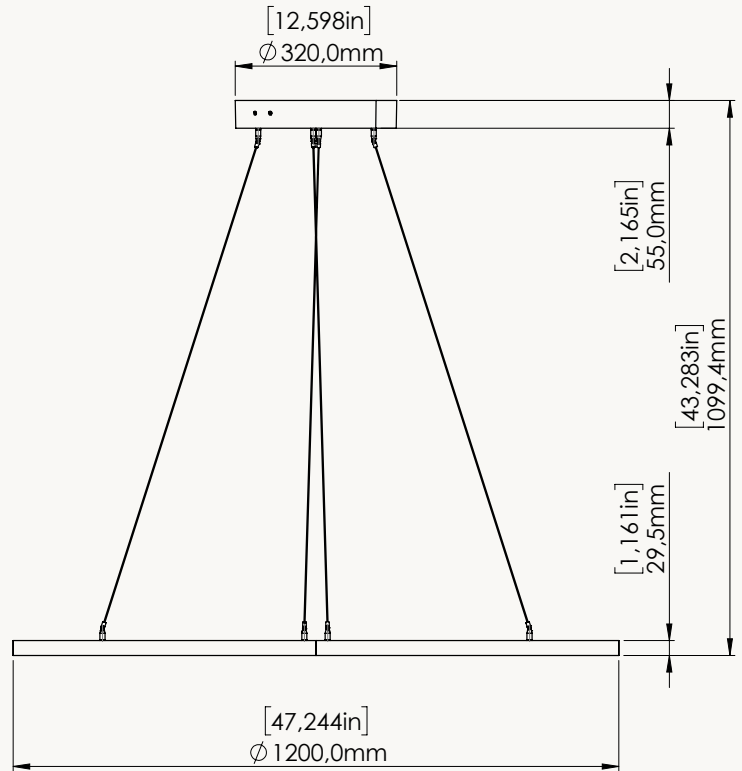

HUBLLOT 1200 OP

SUHT1200OP

PENDANT

Design by Yves Macheret

MATERIALS SOLID BRONZE & ALABASTER

LED SOURCES LED strip 24V

POWER SUPPLY 120-277VAC / 50-60Hz

LUMENS 3425 Lumens

WATTS 96W

WEIGHT KG [lbs] 60 [132.3]

STANDARD

LED	CRI-Ra 95	CE	Dry location
UL COMPONENTS ONLY	Class 2	JBOX FITTING	

LED COLORS
NO UPCHARGE

2200K	2500K	2700K*
3000K	3500K	4100K

DIMMING CONTROL

Triac phase cut*	0-10V*	Dali

DRIVER POSITION

Inside*	Inside*	Remote

*Standard setting

110V
SPECSHEET
09-15-2025

finishes

BRONZE PATINAS

FNRB RAW BRONZE	FNMB MEDIUM BRONZE	FNBK BLACK BRONZE

SPECIAL UPCHARGE

FBNB BRUSHED NICKEL	CUSTOM FINISHING UPON REQUEST

ALABASTER TYPE

WHITE VEIN	BROWN VEIN

ENTRELACS