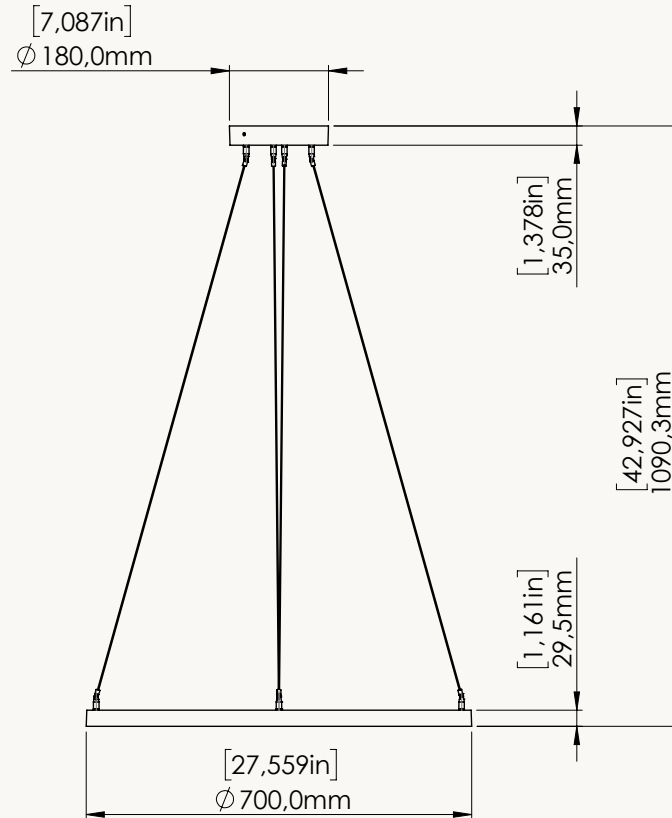

**WATTS** 25W

**WEIGHT KG [lbs]** 21.4 [47.2]

**STANDARD**

**LED COLORS**  
NO UPCHARGE

**DIMMING CONTROL**

**DRIVER POSITION**

\*Standard setting

220V  
SPECSHEET  
17/09/2025