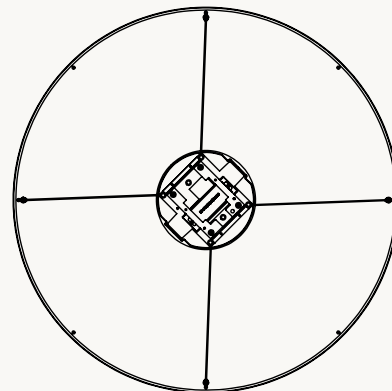

**WATTS** 25W

**WEIGHT KG [lbs]** 21.4 [47.2]

**STANDARD**

**LED COLORS**  
NO UPCHARGE

**DIMMING CONTROL**

**DRIVER POSITION**

\*Standard setting

220V  
SPECSHEET  
17/09/2025

## finishes