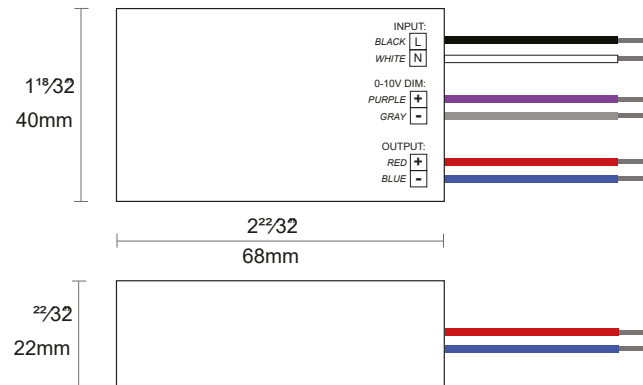

KHEOPS 600 DUO

SUKS600DU

PENDANT

Design by Kelly Boukobza

110V
SPECSHEET
11-24-2025

DS12W700C1018MB1UD

| | |
|------------------|-------------------------------|
| MANUFACTURER | LTF TECHNOLOGY |
| MODEL NUMBER | DS12W700C1018MB1UD |
| AC INPUT | 120-277 VAC - 0.12A - 50/60Hz |
| DC OUTPUT | 10-18V (CONSTANT CURRENT) |
| WATTS | 12W |
| EFFICIENCY | >85% |
| POWER FACTOR | >0.95 |
| CASE TC | 90°C MAX |
| PROTECTION | INPUT / OUTPUT |
| STORAGE | -30°C / +90°C |
| HUMIDITY | 95% RH MAX |
| IP RATING | IP 67 |
| PROTECTION CLASS | Class 2 Power Supply |
| DIMMING | ELV, TRIAC, 0-10V |