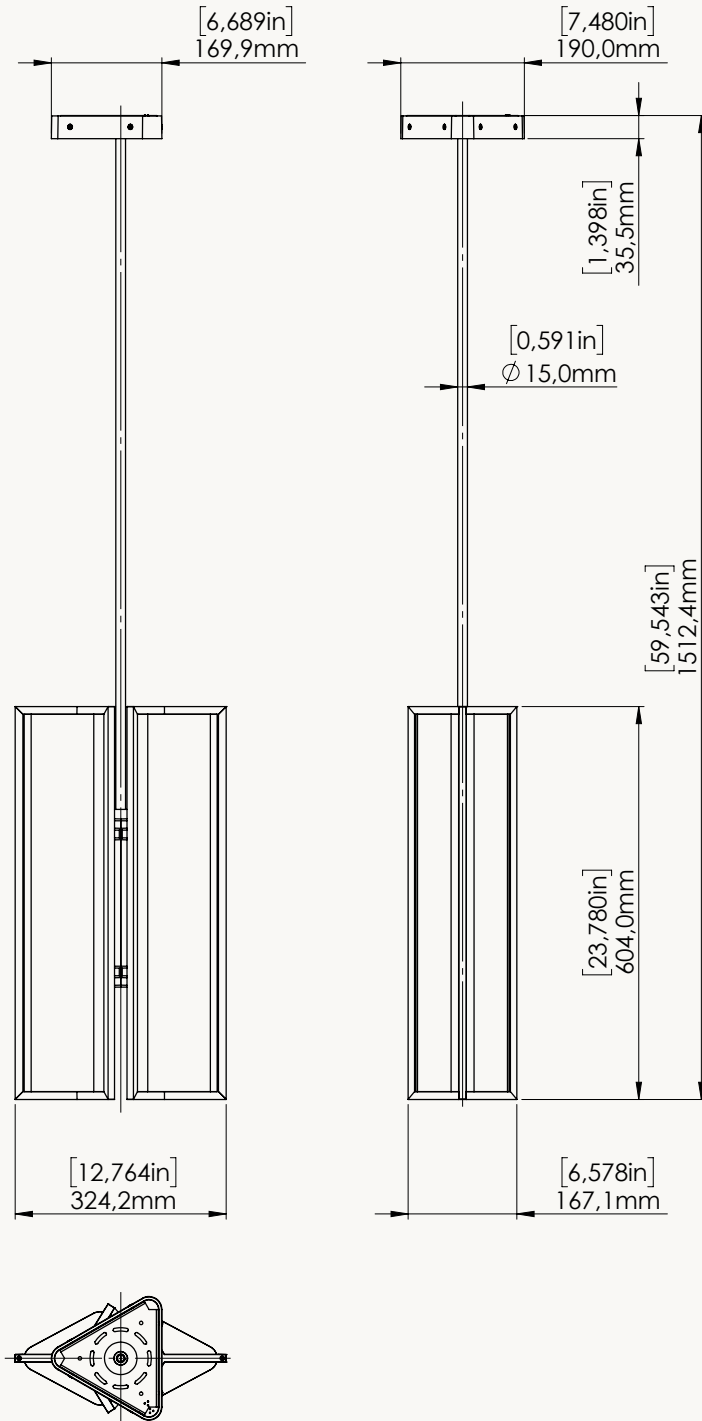

KHEOPS 600 DUO

SUKS600DU
PENDANT

Design by Kelly Boukobza

MATERIALS **SOLID BRONZE & ALABASTER**

LED SOURCES **LED COB**

POWER SUPPLY **120-277 VAC / 50-60Hz**

LUMENS **1280 Lumens**

WATTS **2x 12W**

WEIGHT KG [lbs] **20.4 [44.97]**

STANDARD

LED	CRI-Ra 90	CE	Dry location
UL COMPONENTS ONLY	Class 2	JBOX FITTING	

LED COLORS NO UPCHARGE

2200K	2500K	2700K*
3000K	3500K	4100K

DIMMING CONTROL

Triac phase cut*	0-10V*	Dali

DRIVER POSITION

Inside*	Inside*	Remote

*Standard setting

110V
SPECSHEET
11-24-2025

finishes

BRONZE PATINAS

FNRB RAW BRONZE	FNMB MEDIUM BRONZE	FNBK BLACK BRONZE

SPECIAL UPCHARGE

FNBN BRUSHED NICKEL	CUSTOM FINISHING UPON REQUEST

ALABASTER TYPE

WHITE VEIN	BROWN VEIN