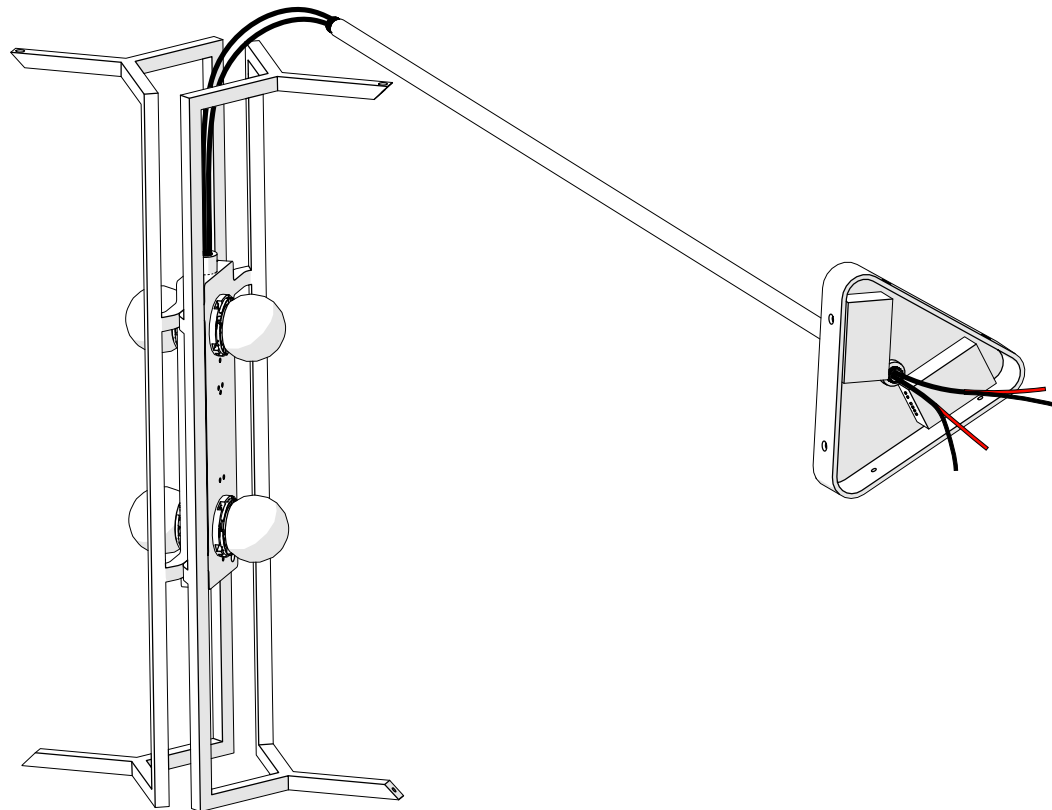

INSTALLATION INSTRUCTIONS

11-24-2025

ENTRELACS

KHEOPS 600 DUO

SUKS600DU

PENDANT

Design by Kelly Boukobza

 In the case of inappropriate ceiling/wall type screws shown on this notice are for reference only. **USE YOUR OWN**