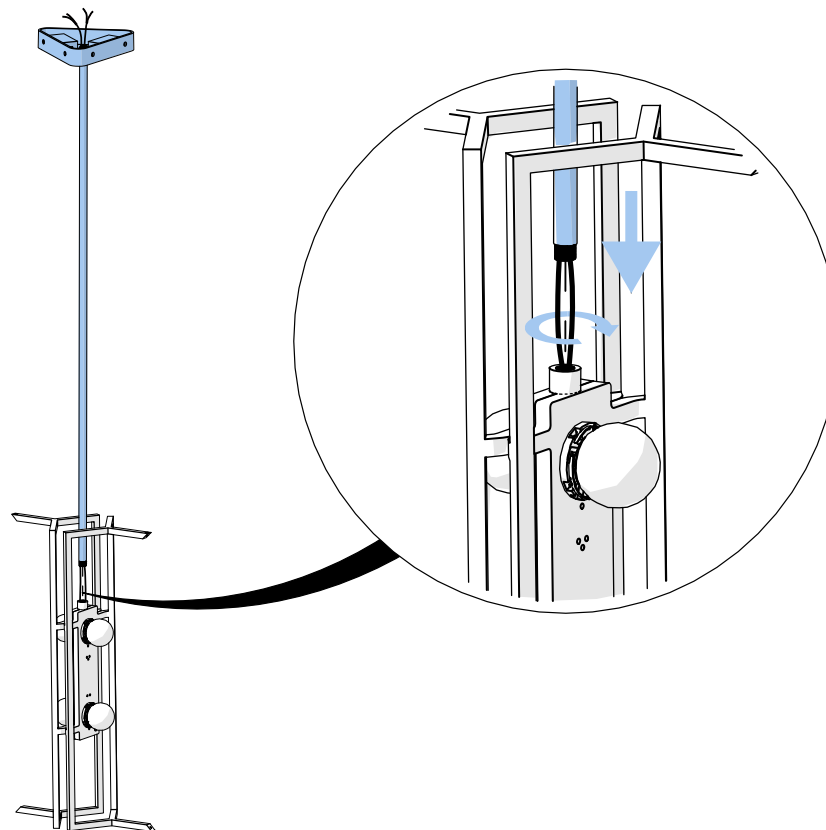

KHEOPS 600 DUO

SUKS600DU

PENDANT

Design by Kelly Boukobza

In the case of inappropriate ceiling/wall type screws shown on this notice are for reference only. **USE YOUR OWN**

THE VISUALS SHOULD BE USED FOR THE FOLLOWING REFERENCES :

SUKS600DU

ANY HELP ?

support@entrelacs-creation.fr

WHATSAPP

CONTENT

11-24-2025

ENTRELACS