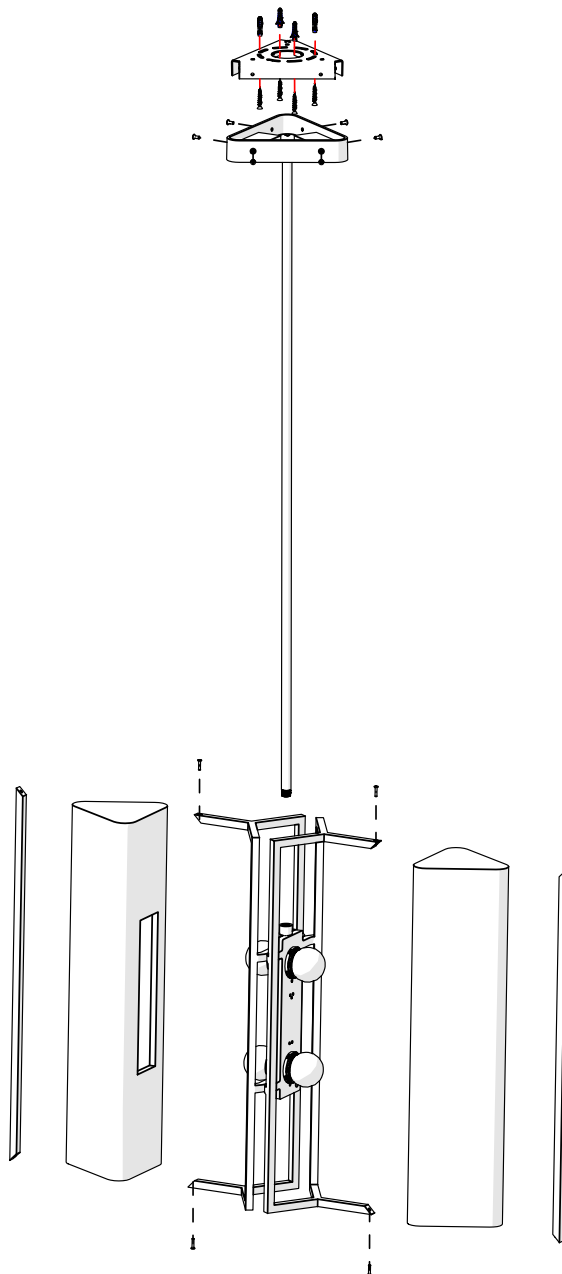

KHEOPS 600 DUO

SUKS600DU

PENDANT

Design by Kelly Boukobza

In the case of inappropriate ceiling/wall type screws shown on this notice are for reference only. USE YOUR OWN

ASSEMBLY VIEW

24/11/2025

THE VISUALS SHOULD BE USED FOR THE FOLLOWING REFERENCES :

SUKS600DU

ANY HELP ?

support@entrelacs-creation.fr

WHATSAPP

ENTRELACS