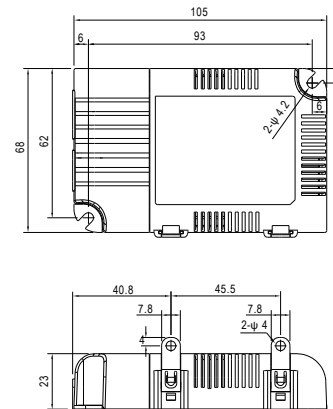

LCM-25-DA

MANUFACTURER	MEAN WELL
MODEL NUMBER	LCM-25-DA
AC INPUT	200-240 VAC - 0.2A - 50/60Hz
DC OUTPUT	1.05A - 0.35A(CONSTANT CURRENT) 24 V - 54 V
WATTS	25W
EFFICIENCY	86%
POWER FACTOR	>0.91
CASE TC	85°C MAX
PROTECTION	INPUT / OUTPUT
STORAGE	-40°C / +80°C
HUMIDITY	20-90% RH MAX
IP RATING	/
PROTECTION CLASS	Class 2 Power Supply
DIMMING	Dali