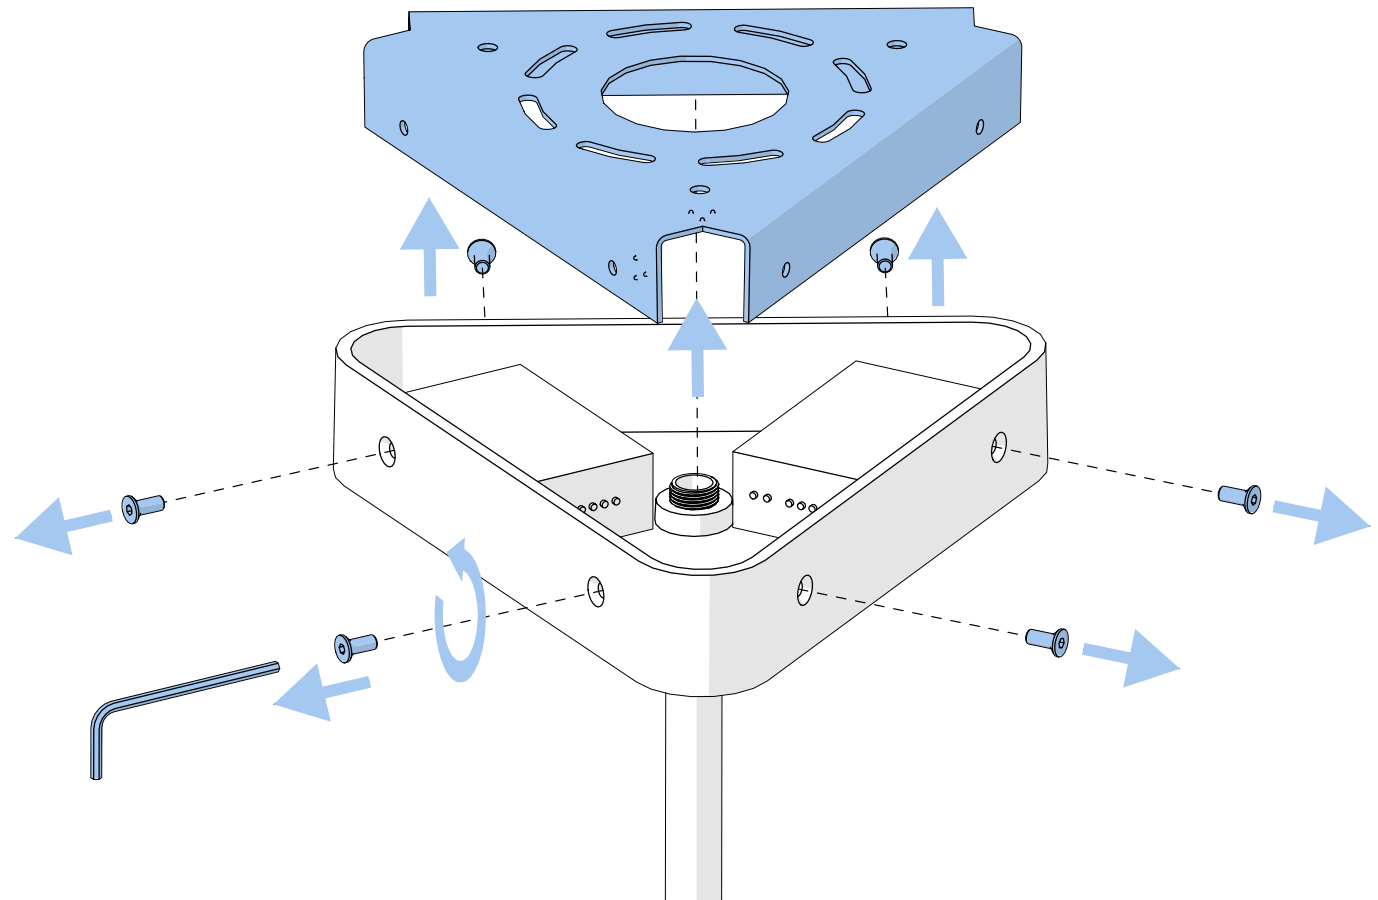

KHEOPS 600 DUO

SUKS600DU

PENDANT

Design by Kelly Boukobza

In the case of inappropriate ceiling/wall type screws shown on this notice are for reference only. USE YOUR OWN

INSTALLATION INSTRUCTIONS

24/11/2025

THE VISUALS SHOULD BE USED FOR THE FOLLOWING REFERENCES :

SUKS600DU

ANY HELP ?

support@entrelacs-creation.fr

WHATSAPP

ENTRELACS