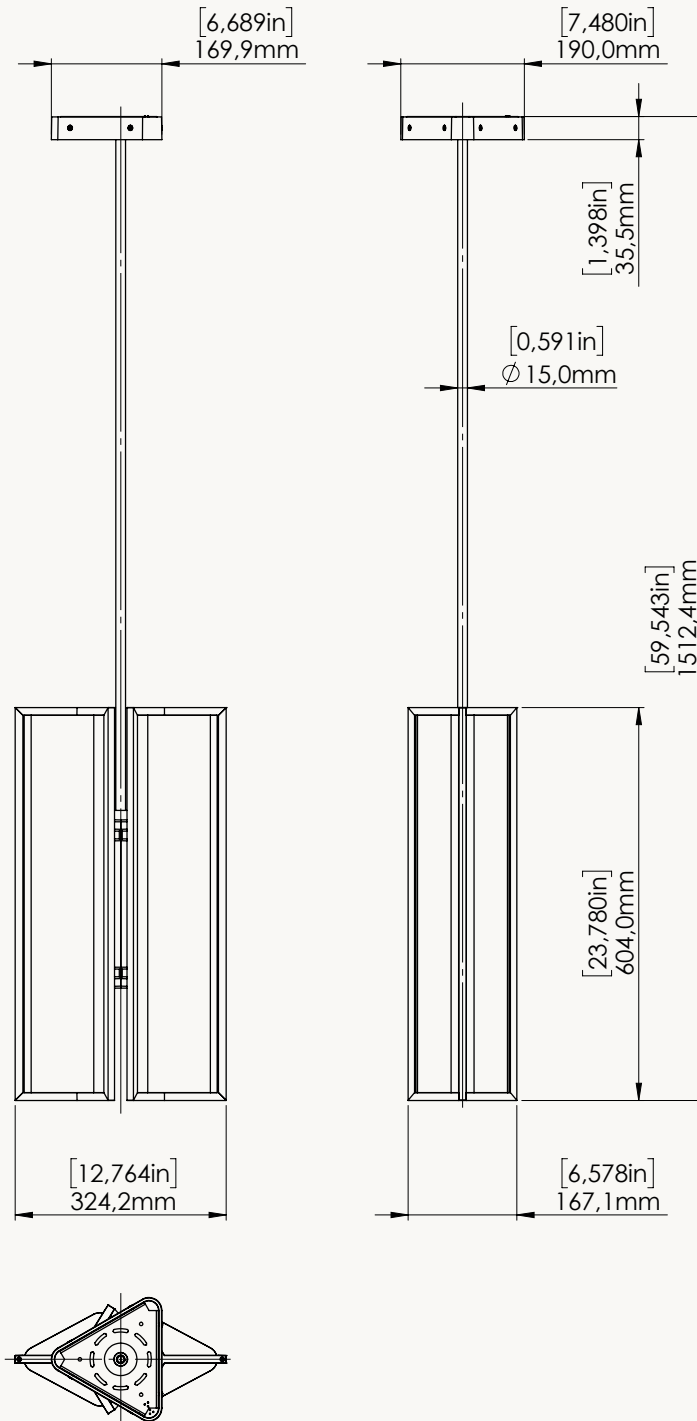

WATTS **24W**

WEIGHT KG [lbs] **20.4 [44.97]**

STANDARD

LED COLORS  
NO UPCHARGE

DIMMING CONTROL

DRIVER POSITION

\*Standard setting

220V  
SPECSHEET  
24/11/2025