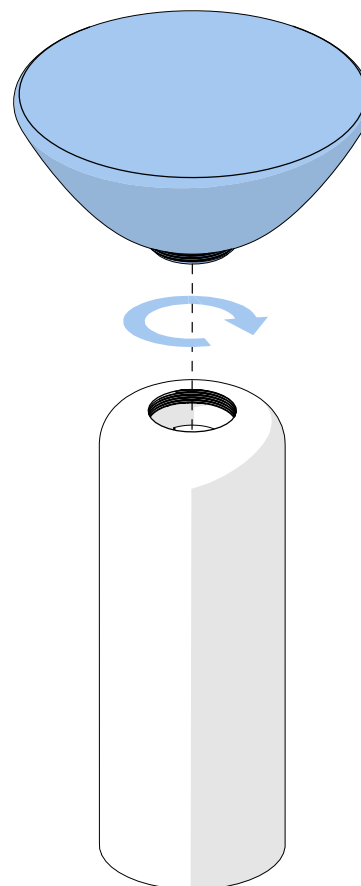

NOMAD 295

TLND295CY

TABLE LAMP

Design by Yves Macheret

 In the case of inappropriate ceiling/wall type screws shown on this notice are for reference only. USE YOUR OWN

THE VISUALS SHOULD BE USED FOR THE FOLLOWING REFERENCES :

TLND295CY

TABLE LAMP

Design by Yves Macheret

 In the case of inappropriate ceiling/wall type screws shown on this notice are for reference only. **USE YOUR OWN**

THE VISUALS SHOULD BE USED FOR THE FOLLOWING REFERENCES :

- TLND226CY
- TLND295CY
- TLND365CY
- TLND500CY

ANY HELP ?

support@entrelacs-creation.fr

WHATSAPP

INSTALLATION INSTRUCTIONS

30/03/2026

ENTRELACS

NOMAD 295

TLND295CY

TABLE LAMP

Design by Yves Macheret

INSTALLATION INSTRUCTIONS

30/03/2026

THE VISUALS SHOULD BE USED FOR THE FOLLOWING REFERENCES :

TLND226CY
TLND295CY
TLND365CY
TLND500CY

ANY HELP ?