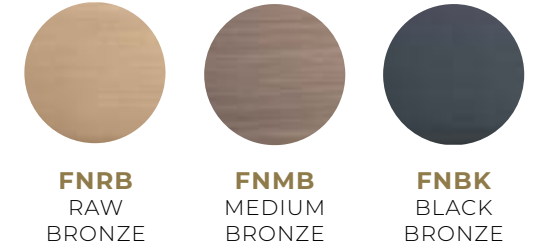

DRIVER POSITION

*Standard setting

220V
SPECSHEET
30/03/2026

finishes

BRONZE PATINAS

SPECIAL UPCHARGE

ALABASTER TYPE

ENTRELACS