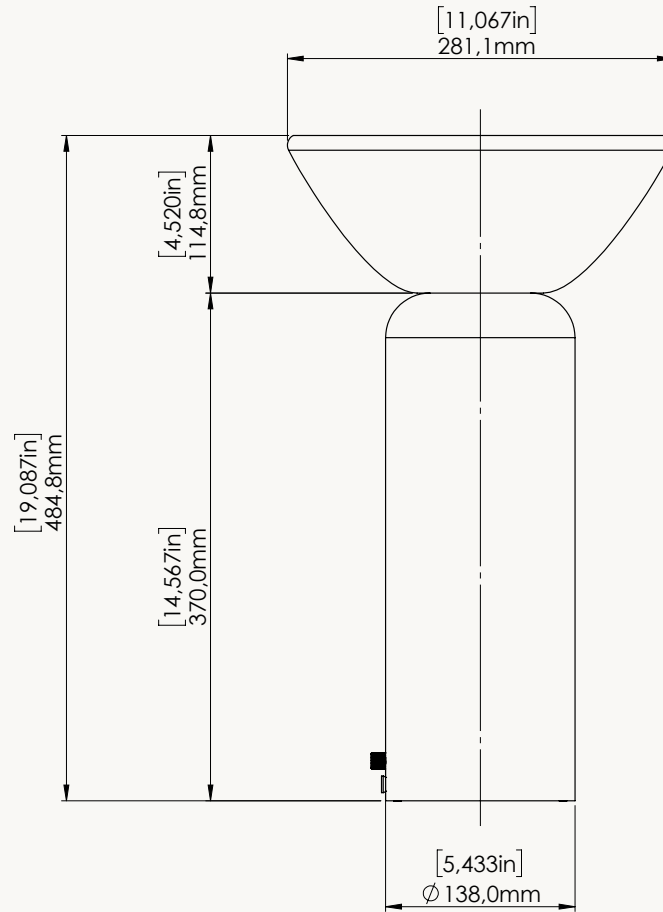

NOMAD 500

TLND500CY

TABLE LAMP

Design by Yves Macheret

MATERIALS **SOLID BRONZE & ALABASTER**

LED SOURCES **LED COB**

POWER SUPPLY **120 - 277 VAC / 50-60Hz**

LUMENS **495 Lumens**

WATTS **11W**

WEIGHT KG [lbs] **18 [39,68]**

STANDARD

LED COLORS
NO UPCHARGE

DIMMING CONTROL

DRIVER POSITION

*Standard setting

220V
SPECSHEET
30/03/2026

finishes

BRONZE PATINAS

SPECIAL UPCHARGE

ALABASTER TYPE

ENTRELACS