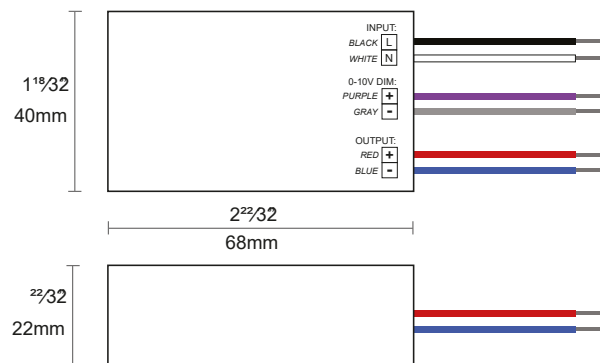

NOMAD 500

TLND500CY

TABLE LAMP

Design by Yves Macheret

220V
SPECSHEET
30/03/2026

DS12W250C2548MB1UD

MANUFACTURER	LTF TECHNOLOGY
MODEL NUMBER	DS12W250C2548MB1UD
AC INPUT	120-277 VAC - 0.12 A - 50/60Hz
DC OUTPUT	25V - 48V (CONSTANT CURRENT)
WATTS	12 W MAX
EFFICIENCY	>85%
POWER FACTOR	>0.95
CASE TC	90°C MAX
PROTECTION	INPUT / OUTPUT
STORAGE	-30°C / +90°C
HUMIDITY	95% RH MAX
IP RATING	IP 67
PROTECTION CLASS	Class 2 Power Supply
DIMMING	ELV, TRIAC, 0-10V