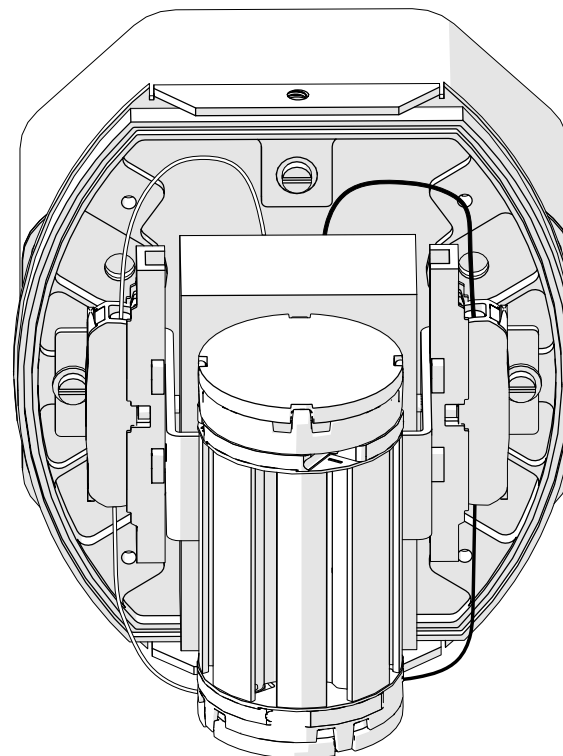

BEAM 800

WLBM800CY

SCONCE

Design by Yves Macheret

In the case of inappropriate ceiling/wall type screws shown on this notice are for reference only. **USE YOUR OWN**

INSTALLATION INSTRUCTIONS

10-30-2025

THE VISUALS SHOULD BE USED FOR THE FOLLOWING REFERENCES :

- WLBM600CY
- WLBM800CY
- WLBM1100CY

ANY HELP ?

support@entrelacs-creation.fr

WHATSAPP

ENTRELACS