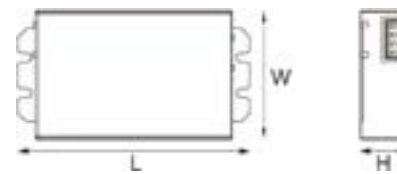

Length (L) typical: 130 mm / 5.12 in

Width (W) typical: 72 mm / 2.83 in

Height (H) typical: 28 mm / 1.1 in

BEAM 800

WLBM800CY

SCONCE

Design by Yves Macheret

 In the case of inappropriate ceiling/wall type screws shown on this notice are for reference only. USE YOUR OWN