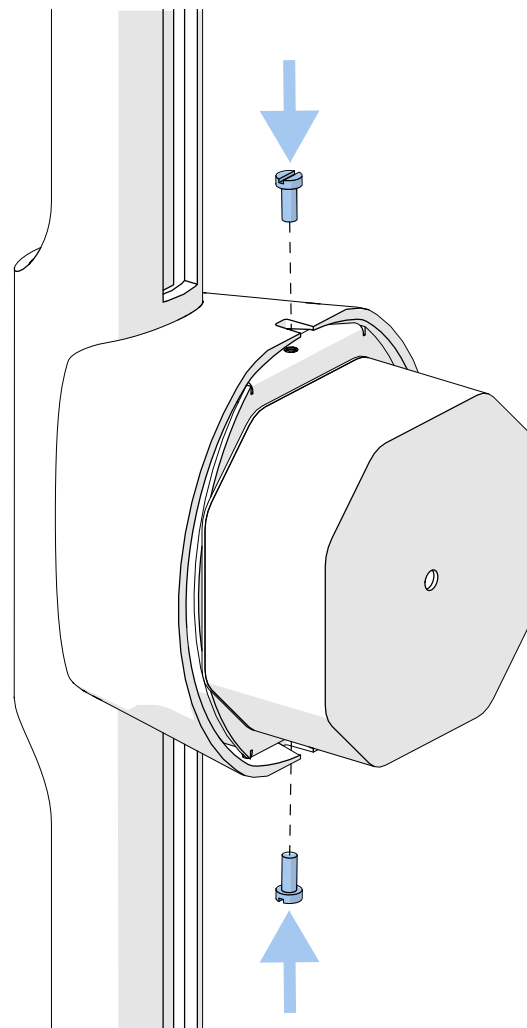

BEAM 800

WLBM800CY

SCONCE

Design by Yves Macheret

In the case of inappropriate ceiling/wall type screws shown on this notice are for reference only. **USE YOUR OWN**

THE VISUALS SHOULD BE USED FOR THE FOLLOWING REFERENCES :

- WLBM600CY
- WLBM800CY
- WLBM1100CY

ANY HELP ?

support@entrelacs-creation.fr

WHATSAPP

INSTALLATION INSTRUCTIONS

10-30-2025

ENTRELACS