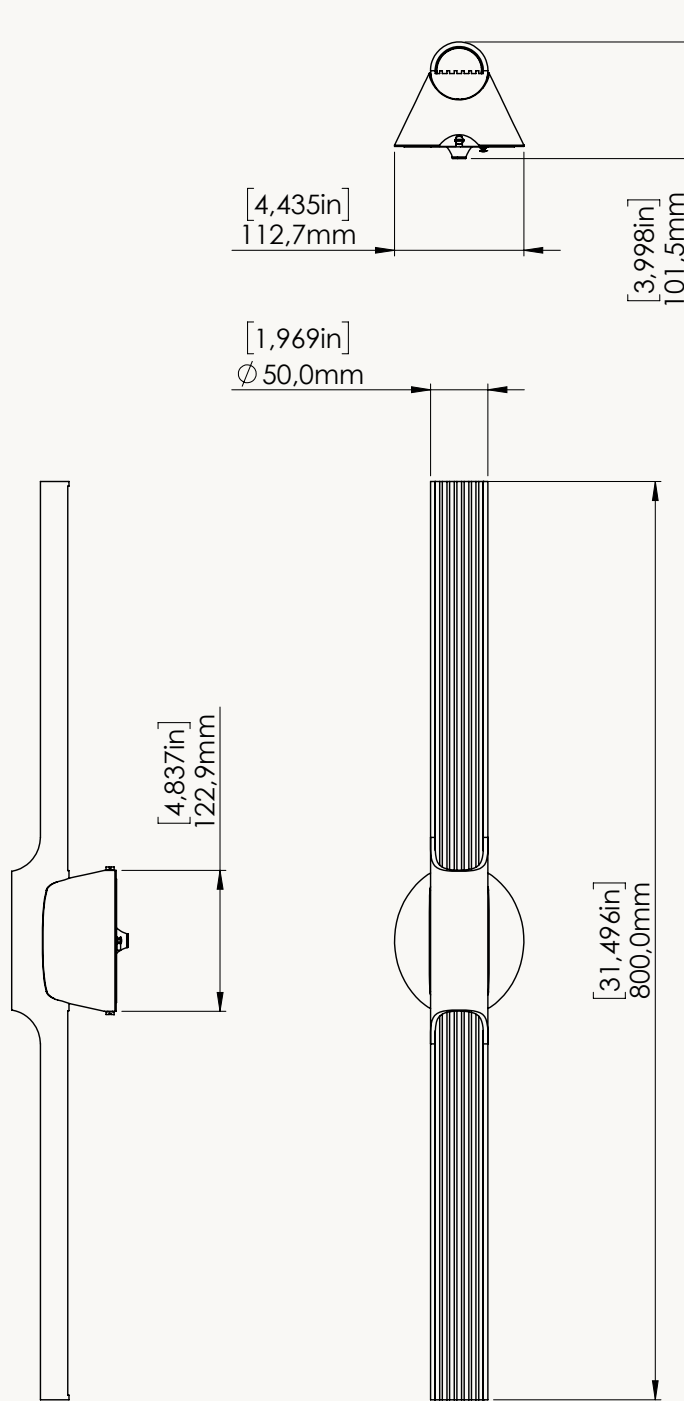

LED COLORS NO UPCHARGE

DIMMING CONTROL

DRIVER POSITION

*Standard setting