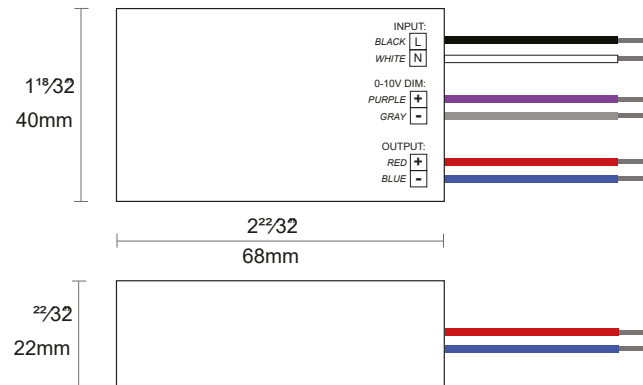

BEAM 800

WLBM800CY

SCONCE

Design by Yves Macheret

110V
SPECSHEET
10-30-2025

DS12W700C1018MB1UD

MANUFACTURER	LTF TECHNOLOGY
MODEL NUMBER	DS12W700C1018MB1UD
AC INPUT	120-277 VAC - 0.12A - 50/60Hz
DC OUTPUT	10-18V (CONSTANT CURRENT)
WATTS	12W
EFFICIENCY	>85%
POWER FACTOR	>0.95
CASE TC	90°C MAX
PROTECTION	INPUT / OUTPUT
STORAGE	-30°C / +90°C
HUMIDITY	95% RH MAX
IP RATING	IP 67
PROTECTION CLASS	Class 2 Power Supply
DIMMING	ELV, TRIAC, 0-10V