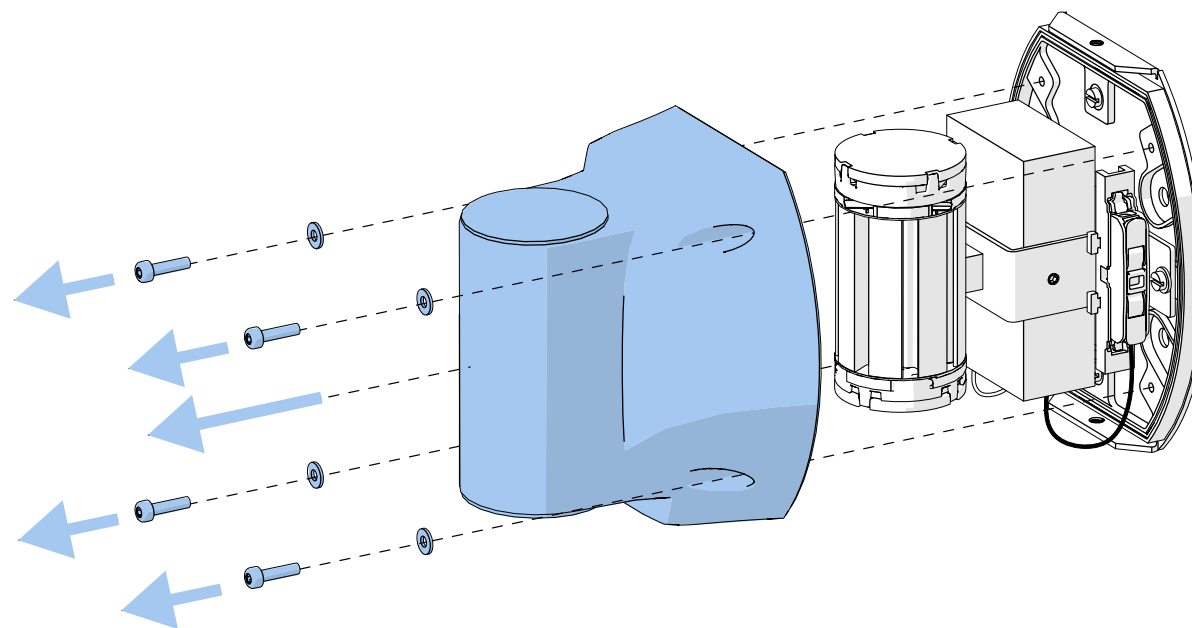

BEAM 800

WLBM800CY

SCONCE

Design by Yves Macheret

In the case of inappropriate ceiling/wall type screws shown on this notice are for reference only. USE YOUR OWN

INSTALLATION INSTRUCTIONS

10-30-2025

THE VISUALS SHOULD BE USED FOR THE FOLLOWING REFERENCES :

- WLBM600CY
- WLBM800CY
- WLBM1100CY

ANY HELP ?

support@entrelacs-creation.fr

WHATSAPP

ENTRELACS