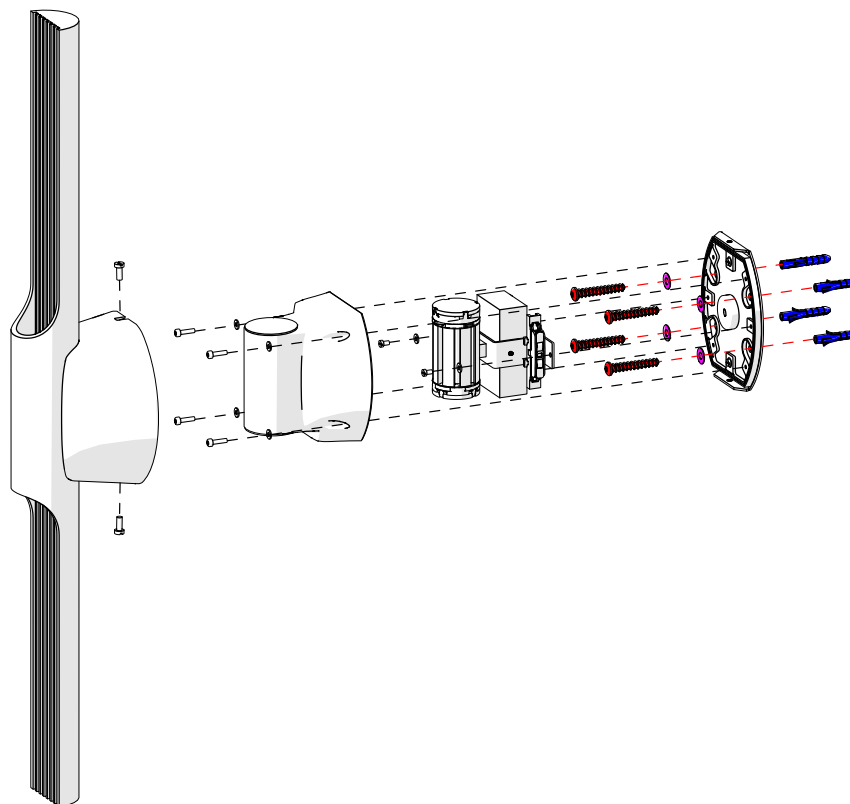

1x LAMP KIT

BEAM 800

WLBM800CY

SCONCE

Design by Yves Macheret

In the case of inappropriate ceiling/wall type screws shown on this notice are for reference only. USE YOUR OWN

THE VISUALS SHOULD BE USED FOR THE FOLLOWING REFERENCES :

- WLBM600CY
- WLBM800CY
- WLBM1100CY

ANY HELP ?

support@entrelacs-creation.fr

WHATSAPP

ASSEMBLY VIEW

30/10/2025

ENTRELACS