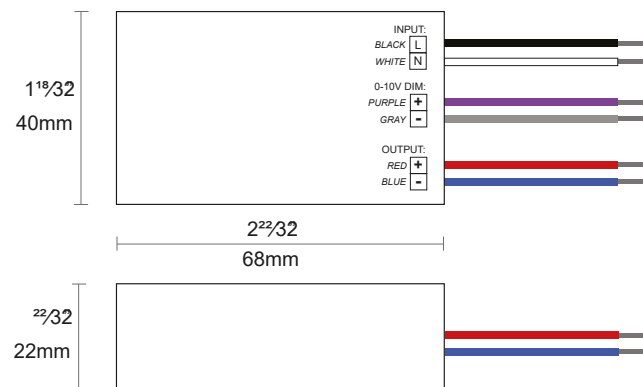

BEAM 800

WLBM800CY

SCONCE

Design by Yves Macheret

220V
SPECSHEET
30/10/2025

DS12W700C1018MB1UD

MANUFACTURER	LTF TECHNOLOGY
MODEL NUMBER	DS12W700C1018MB1UD
AC INPUT	120-277 VAC - 0.12A - 50/60Hz
DC OUTPUT	10-18V (CONSTANT CURRENT)
WATTS	12W
EFFICIENCY	>85%
POWER FACTOR	>0.95
CASE TC	90°C MAX
PROTECTION	INPUT / OUTPUT
STORAGE	-30°C / +90°C
HUMIDITY	95% RH MAX
IP RATING	IP 67
PROTECTION CLASS	Class 2 Power Supply
DIMMING	ELV, TRIAC, 0-10V