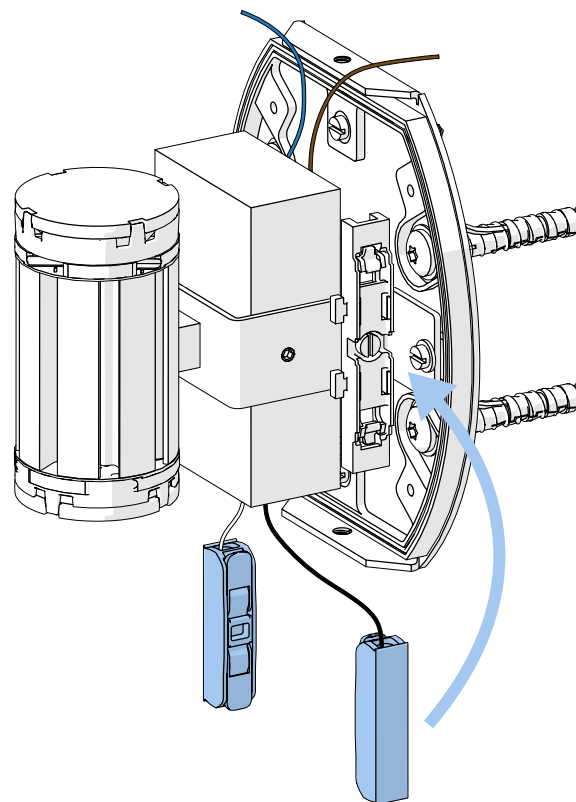

BEAM 800

WLBM800CY

SCONCE

Design by Yves Macheret

In the case of inappropriate ceiling/wall type screws shown on this notice are for reference only. USE YOUR OWN

THE VISUALS SHOULD BE USED FOR THE FOLLOWING REFERENCES :

- WLBM600CY
- WLBM800CY
- WLBM1100CY

ANY HELP ?

support@entrelacs-creation.fr

WHATSAPP

INSTALLATION INSTRUCTIONS

30/10/2025

ENTRELACS