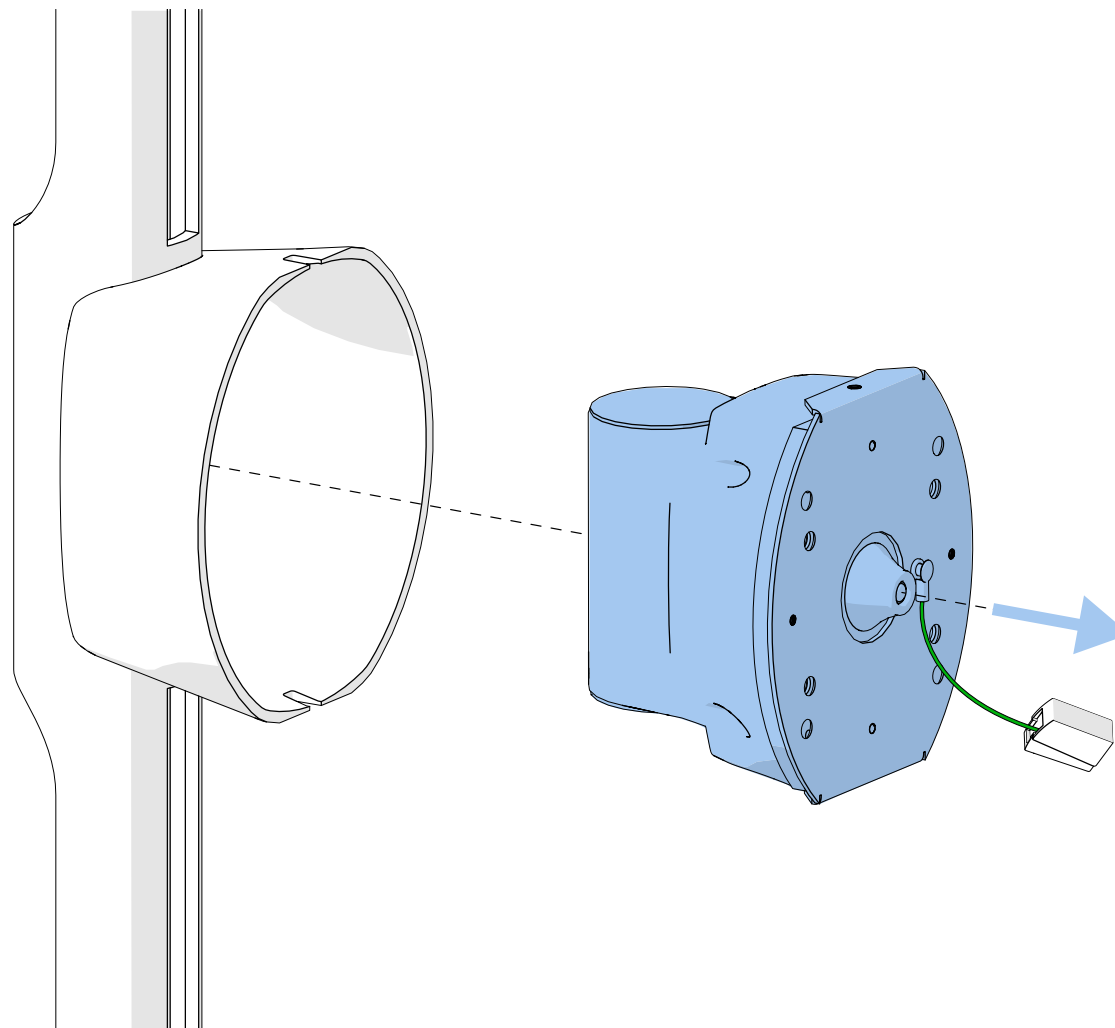

BEAM 800

WLBM800CY

SCONCE

Design by Yves Macheret

In the case of inappropriate ceiling/wall type screws shown on this notice are for reference only. **USE YOUR OWN**

THE VISUALS SHOULD BE USED FOR THE FOLLOWING REFERENCES :

- WLBM600CY
- WLBM800CY
- WLBM1100CY

ANY HELP ?

support@entrelacs-creation.fr

WHATSAPP

INSTALLATION INSTRUCTIONS

30/10/2025

ENTRELACS