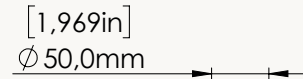

WATTS **8 W**

WEIGHT KG [lbs] **3.9 [8.6]**

STANDARD

LED COLORS  
NO UPCHARGE

DIMMING CONTROL

DRIVER POSITION

\*Standard setting

220V  
SPECSHEET  
30/10/2025