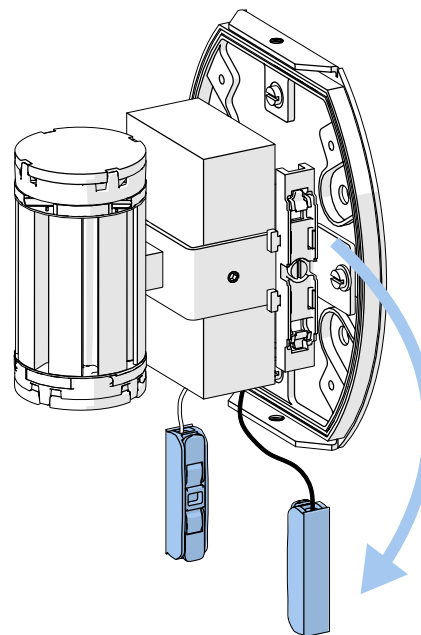

BEAM 800

WLBM800CY

SCONCE

Design by Yves Macheret

In the case of inappropriate ceiling/wall type screws shown on this notice are for reference only. **USE YOUR OWN**

THE VISUALS SHOULD BE USED FOR THE FOLLOWING REFERENCES :

- WLBM600CY
- WLBM800CY
- WLBM1100CY

ANY HELP ?

support@entrelacs-creation.fr

WHATSAPP

INSTALLATION INSTRUCTIONS

30/10/2025

ENTRELACS