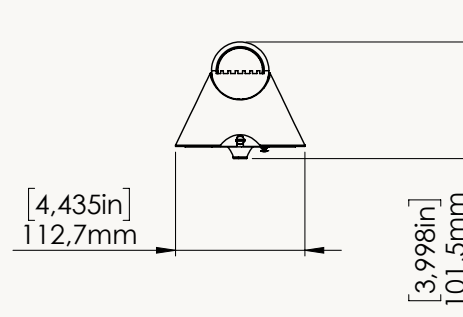

220V
SPECSHEET
30/10/2025

finishes

BRONZE PATINAS

FNRB
RAW
BRONZE

FNMB
MEDIUM
BRONZE

FNBK
BLACK
BRONZE

SPECIAL UPCHARGE

FBNB
BRUSHED
NICKEL

CUSTOM
FINISHING
UPON REQUEST

ENTRELACS