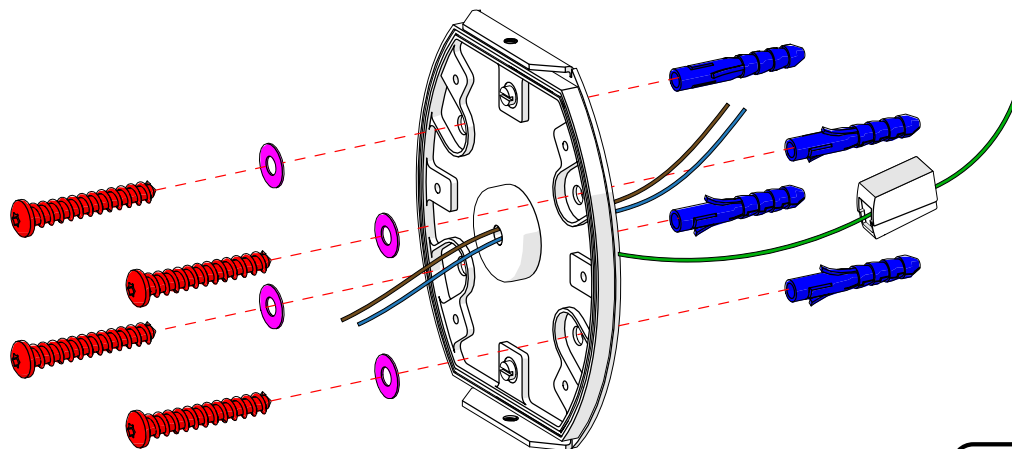

BEAM 800

WLBM800CY

SCONCE

Design by Yves Macheret

In the case of inappropriate ceiling/wall type screws shown on this notice are for reference only. USE YOUR OWN

INSTALLATION INSTRUCTIONS

30/10/2025

THE VISUALS SHOULD BE USED FOR THE FOLLOWING REFERENCES :

- WLBM600CY
- WLBM800CY
- WLBM1100CY

ANY HELP ?

support@entrelacs-creation.fr

WHATSAPP

ENTRELACS