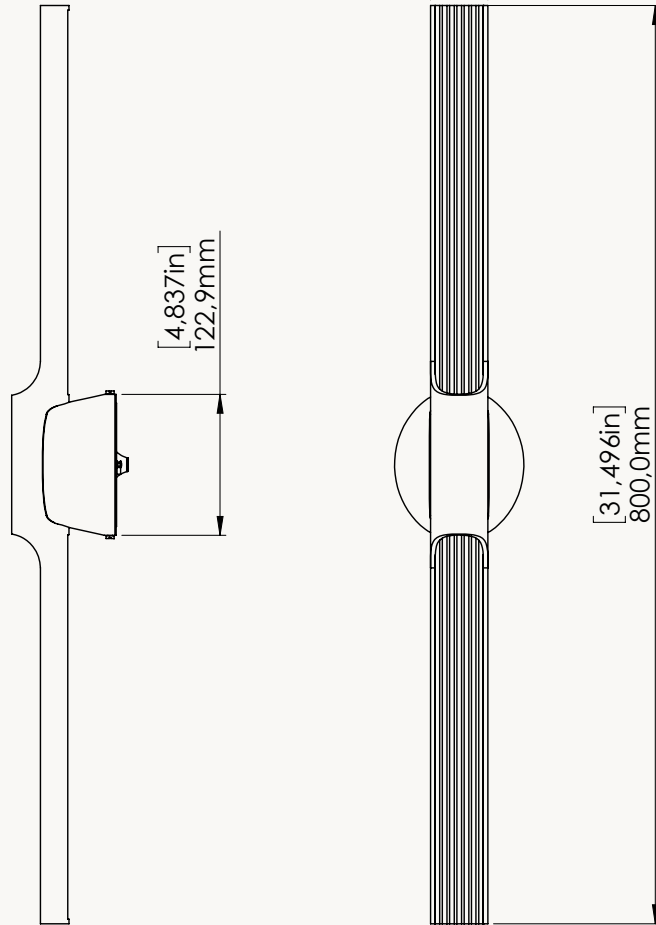

220V
SPECSHEET
30/10/2025

finishes

BRONZE PATINAS

FNRB
RAW
BRONZE

FNMB
MEDIUM
BRONZE

FNBK
BLACK
BRONZE

SPECIAL UPCHARGE

FBNB
BRUSHED
NICKEL

CUSTOM
FINISHING
UPON REQUEST

ENTRELACS