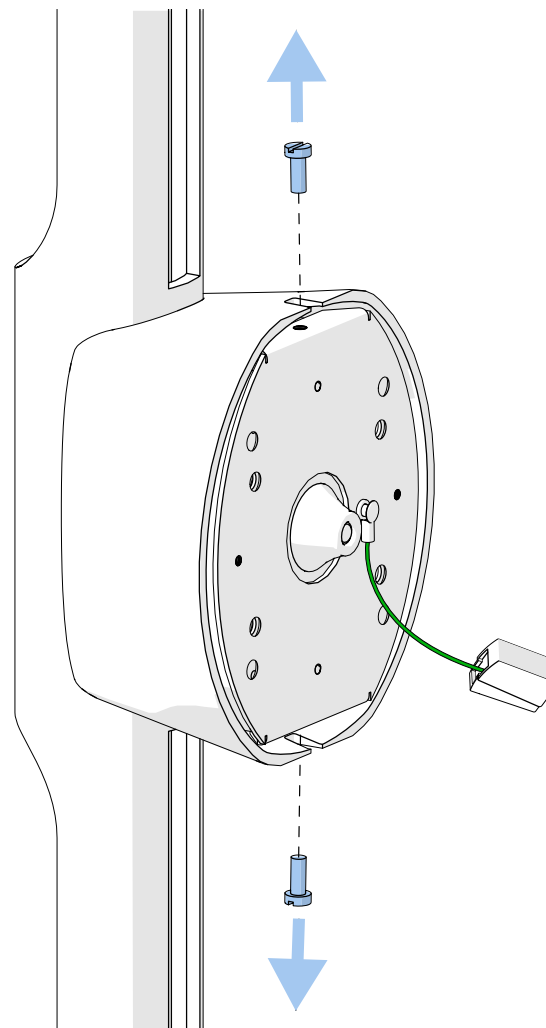

BEAM 800

WLBM800CY

SCONCE

Design by Yves Macheret

In the case of inappropriate ceiling/wall type screws shown on this notice are for reference only. **USE YOUR OWN**

THE VISUALS SHOULD BE USED FOR THE FOLLOWING REFERENCES :

WLBM600CY
WLBM800CY
WLBM1100CY

ANY HELP ?

support@entrelacs-creation.fr

WHATSAPP

INSTALLATION INSTRUCTIONS

30/10/2025

ENTRELACS