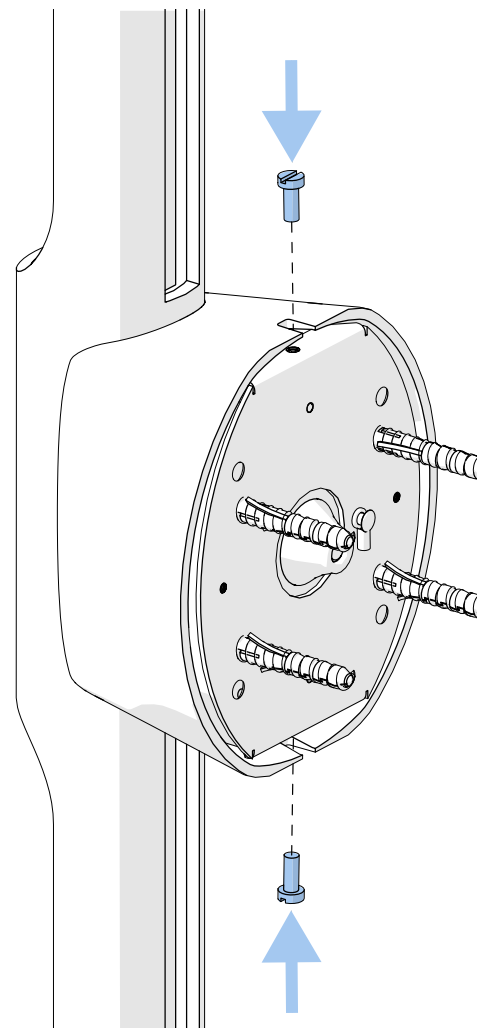

BEAM 800

WLBM800CY

SCONCE

Design by Yves Macheret

In the case of inappropriate ceiling/wall type screws shown on this notice are for reference only. **USE YOUR OWN**

THE VISUALS SHOULD BE USED FOR THE FOLLOWING REFERENCES :

- WLBM600CY
- WLBM800CY
- WLBM1100CY

ANY HELP ?

support@entrelacs-creation.fr

WHATSAPP

INSTALLATION INSTRUCTIONS

30/10/2025

ENTRELACS