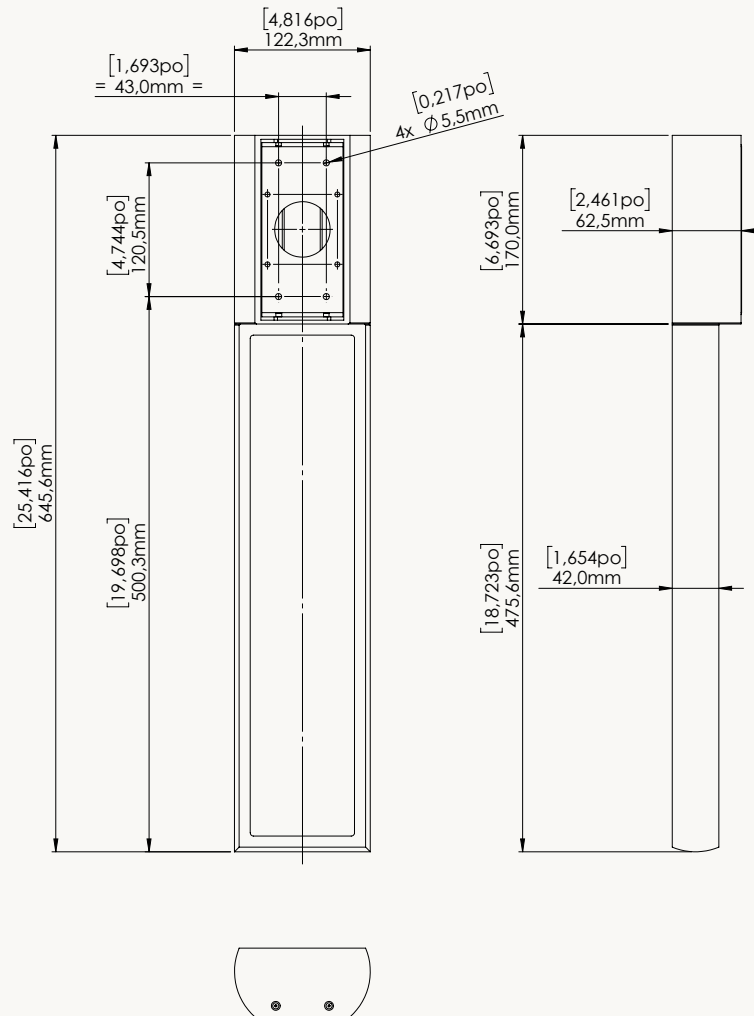

LED COLORS
NO UPCHARGE

DIMMING CONTROL

DRIVER POSITION

*Standard setting