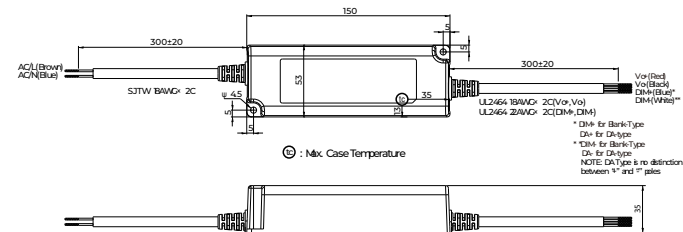

PWM-60-24DA

MANUFACTURER	MEAN WELL
MODEL NUMBER	PWM-60-24DA
AC INPUT	100 - 240VAC - 0.8A - 50/60Hz
DC OUTPUT	24V (CONSTANT VOLTAGE)
WATTS	60W
EFFICIENCY	>89%
POWER FACTOR	>0.92
CASE TC	85°C MAX
PROTECTION	INPUT / OUTPUT
STORAGE	-40°C / 80°C
HUMIDITY	20-95% RH MAX
IP RATING	IP67
PROTECTION CLASS	Class 2 Power Supply
DIMMING	Dali