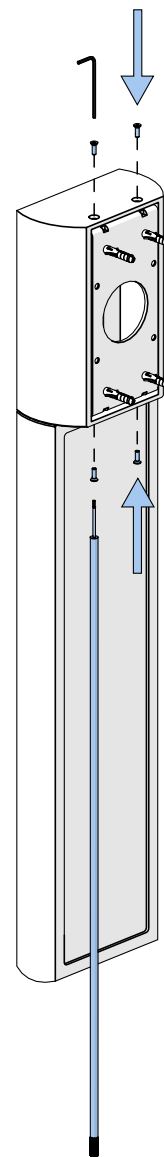

BRAUN 650

WLBN650RC

SCONCE

Design by Yves Macheret

THE VISUALS SHOULD BE USED FOR THE FOLLOWING REFERENCES :

WLBN650RC

ANY HELP ?

support@entrelacs-creation.fr

WHATSAPP

INSTALLATION INSTRUCTIONS

07/04/2026

ENTRELACS