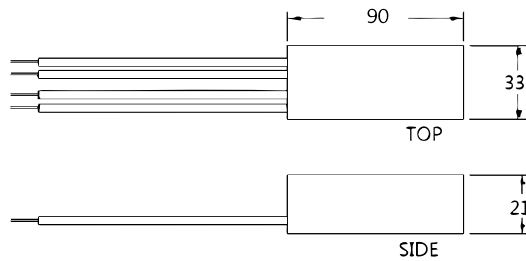

DU15W24VLI

MANUFACTURER	LTF TECHNOLOGY
MODEL NUMBER	DU15W24VLI
AC INPUT	220-240 VAC - 0.09A - 50/60Hz
DC OUTPUT	24V (CONSTANT VOLTAGE)
WATTS	15W
EFFICIENCY	>85%
POWER FACTOR	>0.95
CASE TC	90°C MAX
PROTECTION	INPUT / OUTPUT
STORAGE	-30°C / +90°C
HUMIDITY	95% RH MAX
IP RATING	/
PROTECTION CLASS	Class 2 Power Supply
DIMMING	ELV, TRIAC