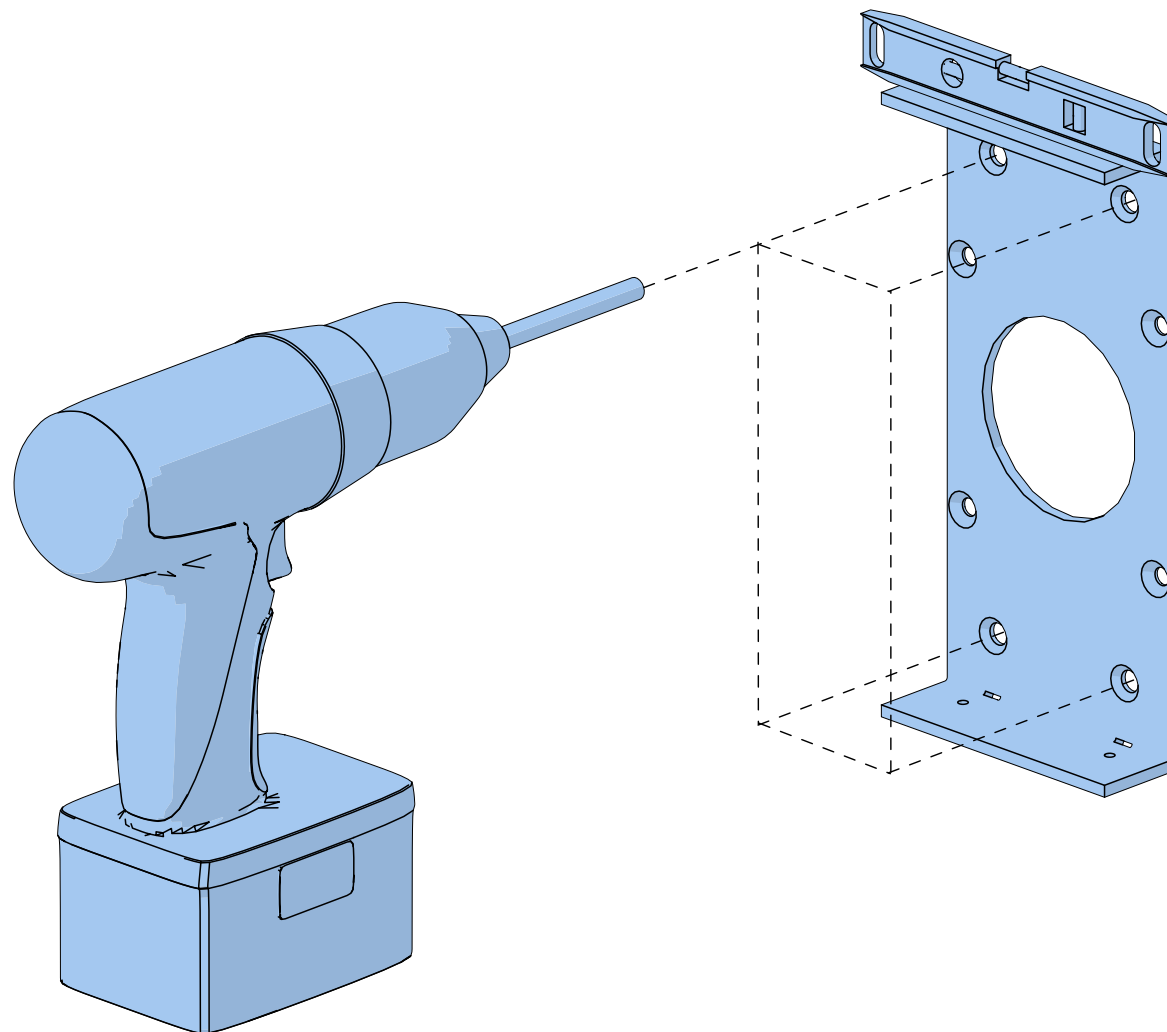

BRAUN 650

WLBN650RC

SCONCE

Design by Yves Macheret

In the case of inappropriate ceiling/wall type screws shown on this notice are for reference only. USE YOUR OWN

THE VISUALS SHOULD BE USED FOR THE FOLLOWING REFERENCES :

WLBN650RC

ANY HELP ?

support@entrelacs-creation.fr

WHATSAPP

INSTALLATION INSTRUCTIONS

07/04/2026

ENTRELACS