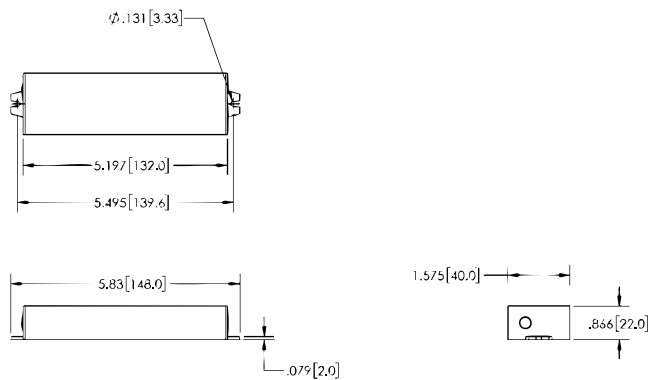

DS40W24VLI2UD

MANUFACTURER	LTF TECHNOLOGY
MODEL NUMBER	DS40W24VLI2UD
AC INPUT	120-277 VAC - 0.4A - 50/60Hz
DC OUTPUT	24V (CONSTANT VOLTAGE)
WATTS	40W
EFFICIENCY	>85%
POWER FACTOR	>0.95
CASE TC	90°C MAX
PROTECTION	INPUT / OUTPUT
STORAGE	-30°C / +90°C
HUMIDITY	95% RH MAX
IP RATING	IP67
PROTECTION CLASS	Class 2 Power Supply
DIMMING	TRIAC , ELV , 0-10V