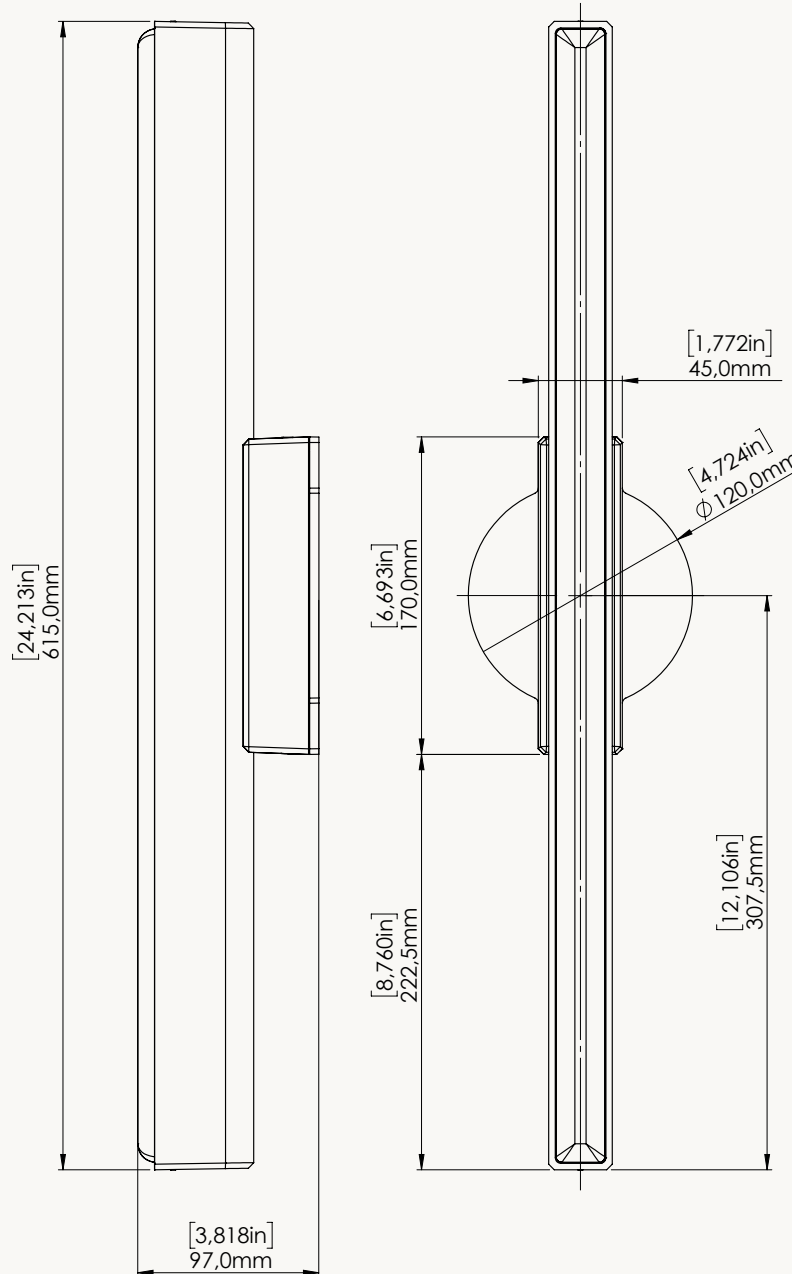

EDRU 600

WLEU600LI

SCONCE

Design by Yves Macheret

MATERIALS SOLID BRONZE & ALABASTER

LED SOURCES LED strip 24V

POWER SUPPLY 120 VAC / 50-60Hz

LUMENS 335 Lumens

WATTS 15W

WEIGHT KG [lbs] 4.7 [10.4]

STANDARD

LED COLORS
NO UPCHARGE

DIMMING CONTROL

DRIVER POSITION

*Standard setting