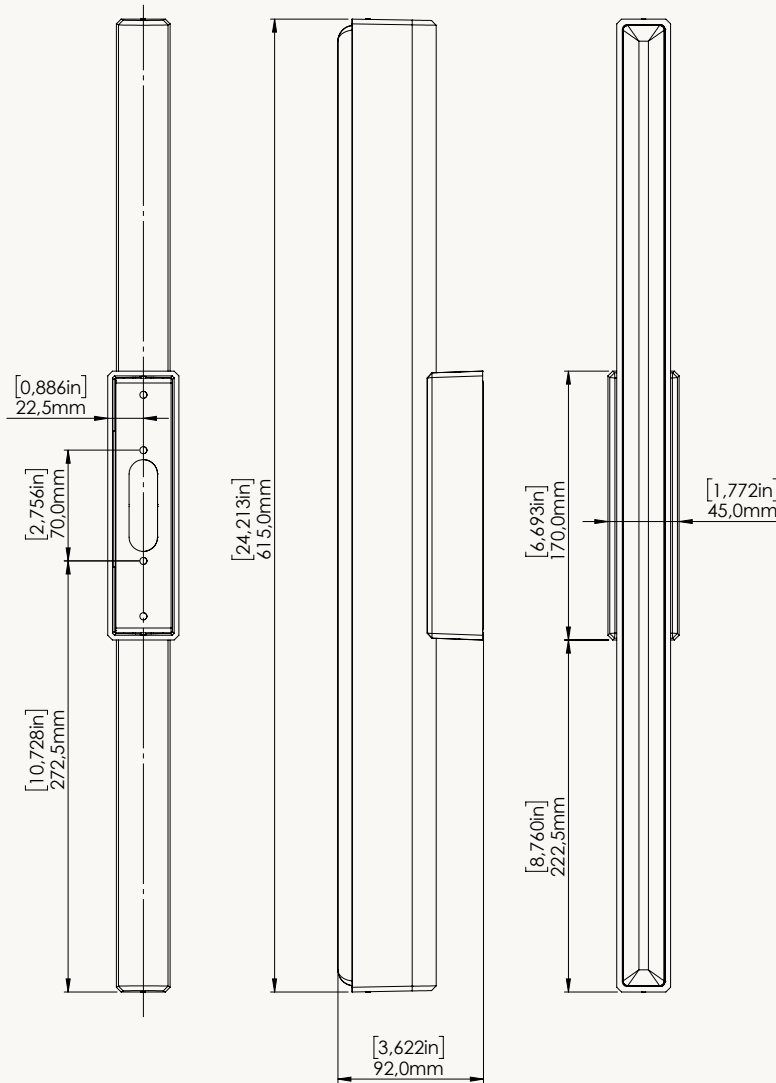

EDRU 600

WLEU600LI

SCONCE

Design by Yves Macheret

220V
SPECSHEET
12/09/2025

MATERIALS SOLID BRONZE & ALABASTER

LED SOURCES LED strip 24V

POWER SUPPLY 220-240V / 50-60Hz

LUMENS 335 Lumens

WATTS 9W

WEIGHT KG [lbs] 4.7 [10.4]

STANDARD

LED COLORS
NO UPCHARGE

DIMMING CONTROL

DRIVER POSITION

*Standard setting

finishes

BRONZE PATINAS

FNRB
RAW
BRONZE

FNMB
MEDIUM
BRONZE

FNBK
BLACK
BRONZE

SPECIAL UPCHARGE

FNBN
BRUSHED
NICKEL

CUSTOM
FINISHING
UPON REQUEST

ALABASTER TYPE

WHITE
VEIN

BROWN
VEIN

ENTRELACS