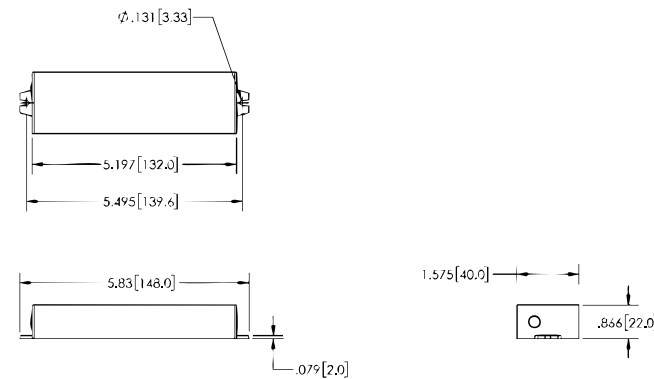

DS40W24VLI2UD

MANUFACTURER	LTF TECHNOLOGY
MODEL NUMBER	DS40W24VLI2UD
AC INPUT	120-277 VAC - 0.4A - 50/60Hz
DC OUTPUT	24V (CONSTANT VOLTAGE)
WATTS	40W
EFFICIENCY	>85%
POWER FACTOR	>0.95
CASE TC	90°C MAX
PROTECTION	INPUT / OUTPUT
STORAGE	-30°C / +90°C
HUMIDITY	95% RH MAX
IP RATING	IP67
PROTECTION CLASS	Class 2 Power Supply
DIMMING	TRIAC , ELV , 0-10V