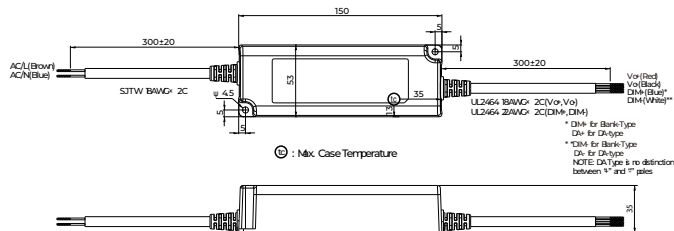

PWM-60-24DA

MANUFACTURER	MEAN WELL
MODEL NUMBER	PWM-60-24DA
AC INPUT	100 - 240VAC - 0.8A - 50/60Hz
DC OUTPUT	24V (CONSTANT VOLTAGE)
WATTS	60W
EFFICIENCY	>89%
POWER FACTOR	>0.92
CASE TC	85°C MAX
PROTECTION	INPUT / OUTPUT
STORAGE	-40°C / 80°C
HUMIDITY	20-95% RH MAX
IP RATING	IP67
PROTECTION CLASS	Class 2 Power Supply
DIMMING	Dali