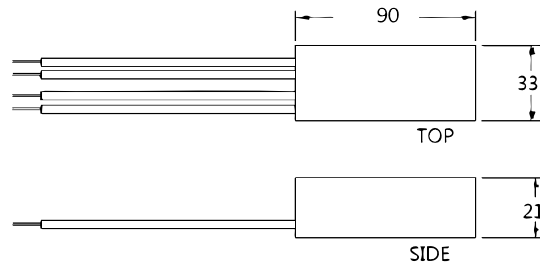

DA15W24VLI

MANUFACTURER	LTF TECHNOLOGY
MODEL NUMBER	DA15W24VLI
AC INPUT	120 VAC - 0.15A - 50/60Hz
DC OUTPUT	24V (CONSTANT VOLTAGE)
WATTS	15W
EFFICIENCY	>85%
POWER FACTOR	>0.95
CASE TC	90°C MAX
PROTECTION	INPUT / OUTPUT
STORAGE	-30°C / +90°C
HUMIDITY	95% RH MAX
IP RATING	/
PROTECTION CLASS	Class 2 Power Supply
DIMMING	ELV, TRIAC