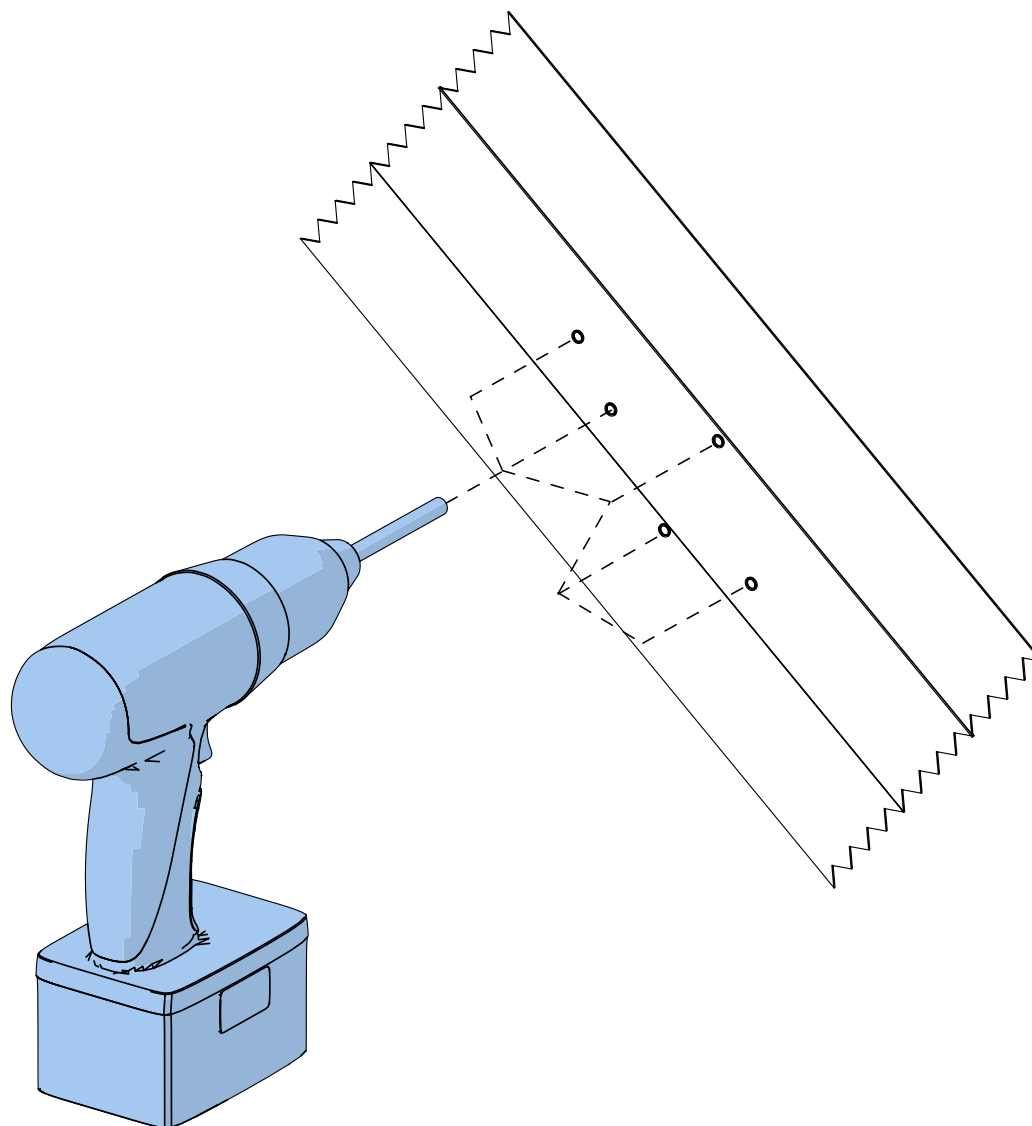

GHOST 570

WLGT570RC

SCONCE

Design by Felix Millory

In the case of inappropriate ceiling/wall type screws shown on this notice are for reference only. USE YOUR OWN

INSTALLATION INSTRUCTIONS

03-20-2026

THE VISUALS SHOULD BE USED FOR THE FOLLOWING REFERENCES :

WLGT430RC
WLGT515RC
WLGT570RC

ANY HELP ?

support@entrelacs-creation.fr

WHATSAPP

ENTRELACS