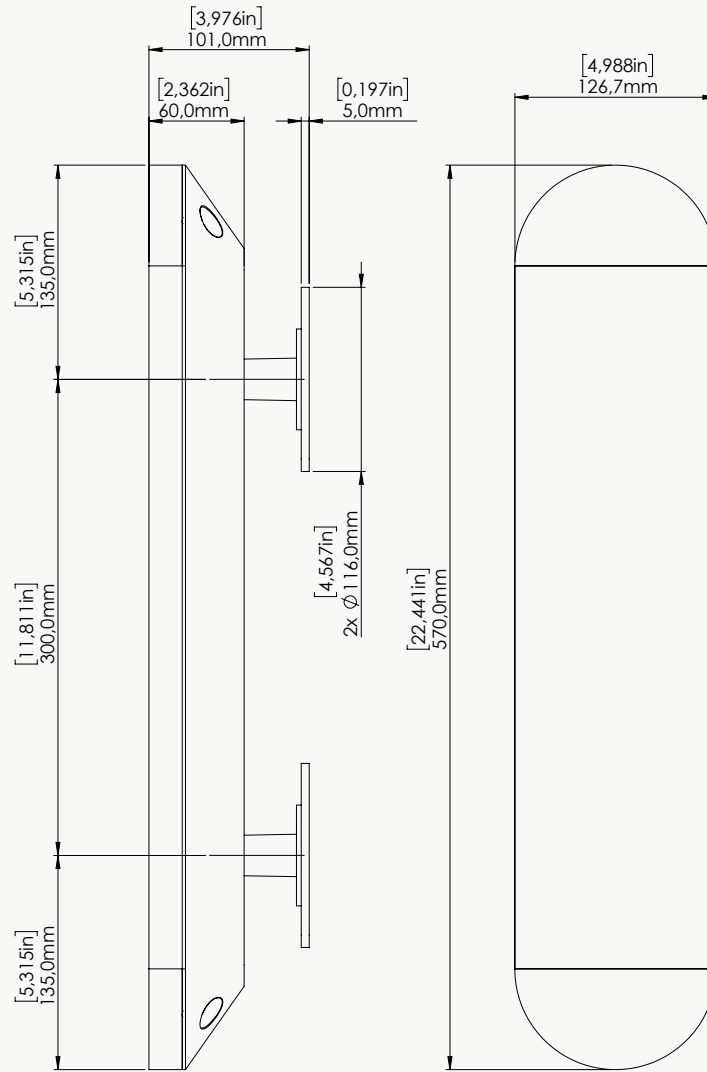

GHOST 570

WLGT570RC

SCONCE

Design by Felix Millory

110V
SPECSHEET
03-20-2026

MATERIALS **SOLID BRONZE & ALABASTER**

LED SOURCES **LED strip 24V**

POWER SUPPLY **120 VAC / 50-60Hz**

LUMENS **985 Lumens**

WATTS **15W**

WEIGHT KG [lbs] **5.5 [12.13]**

STANDARD

LED	CRI-Ra 95	CE	UL LISTED
Dry location	Damp location	Class 2	JBOX FITTING

LED COLORS
NO UPCHARGE

2200K	2500K	2700K*
3000K	3500K	4100K

DIMMING CONTROL

Triac phase cut*	0-10V	Dali

DRIVER POSITION

Inside*	Remote	Remote

*Standard setting

finishes

BRONZE PATINAS

FNRB
RAW
BRONZE

FNMB
MEDIUM
BRONZE

FNBK
BLACK
BRONZE

SPECIAL UPCHARGE

FBNB
BRUSHED
NICKEL

CUSTOM
FINISHING
UPON REQUEST

ALABASTER TYPE

WHITE
VEIN

BROWN
VEIN

ENTRELACS