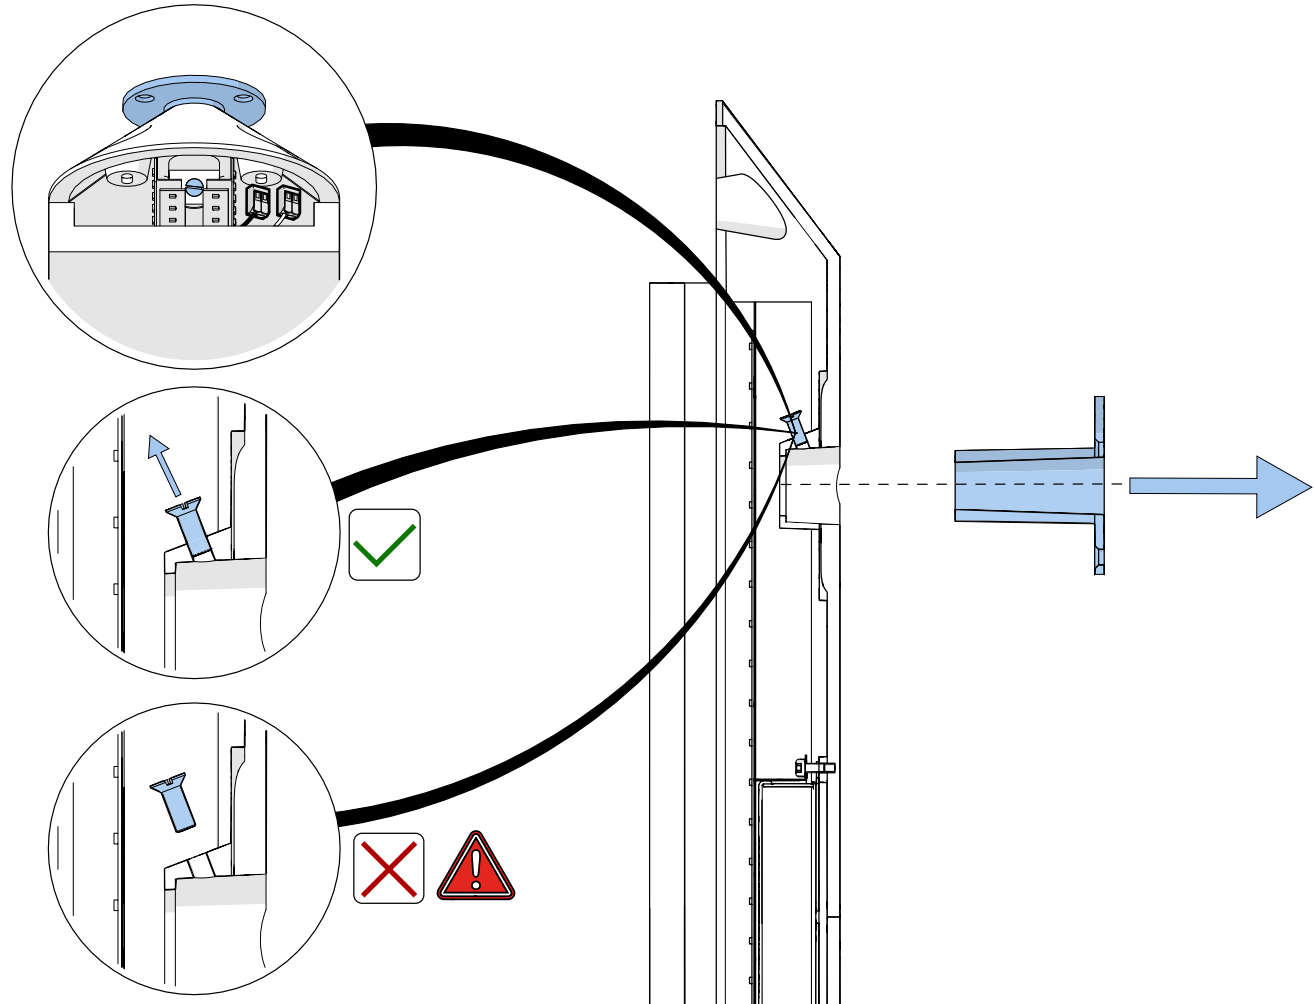

GHOST 570

WLGT570RC

SCONCE

Design by Felix Millory

In the case of inappropriate ceiling/wall type screws shown on this notice are for reference only. **USE YOUR OWN**

THE VISUALS SHOULD BE USED FOR THE FOLLOWING REFERENCES :

WLGT430RC
WLGT515RC
WLGT570RC

ANY HELP ?

support@entrelacs-creation.fr

WHATSAPP

INSTALLATION INSTRUCTIONS

03-20-2026

ENTRELACS