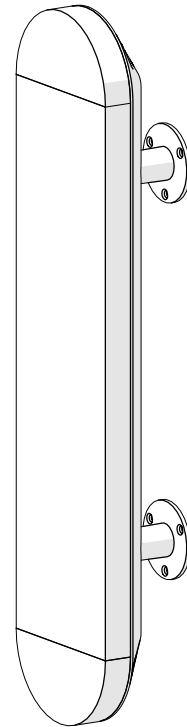

GHOST 570

WLGT570RC

SCONCE

Design by Felix Millory

In the case of inappropriate ceiling/wall type screws shown on this notice are for reference only. **USE YOUR OWN**

THE VISUALS SHOULD BE USED FOR THE FOLLOWING REFERENCES :

WLGT430RC
WLGT515RC
WLGT570RC

ANY HELP ?

support@entrelacs-creation.fr

WHATSAPP

CONTENT

20/03/2026

1x LAMP KIT