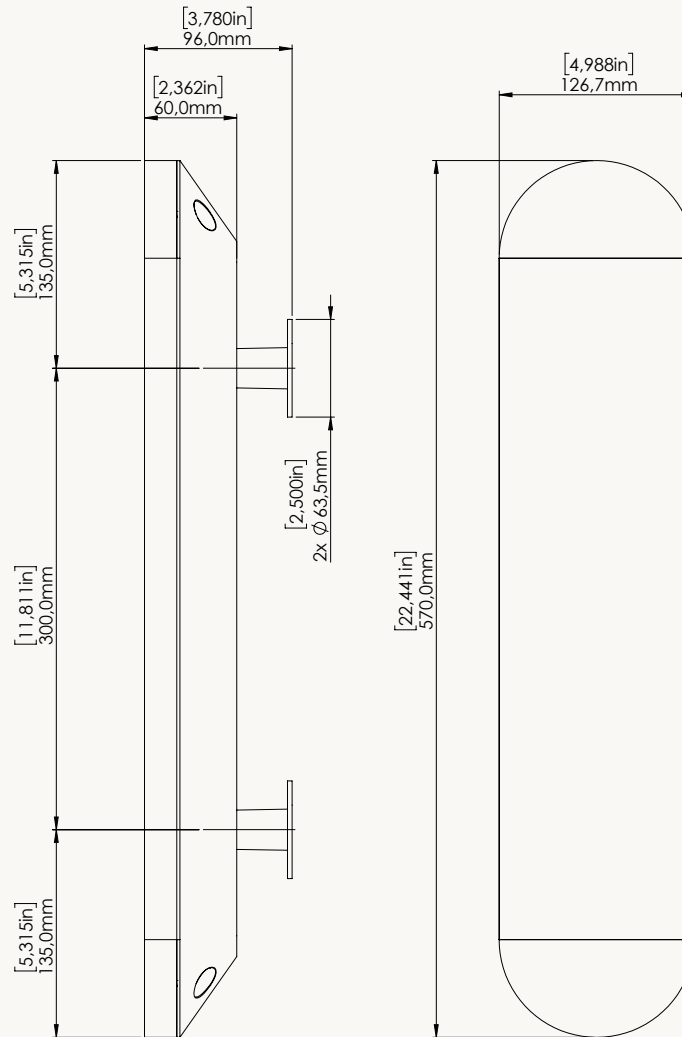

LUMENS **985 Lumens**

WATTS **21W**

WEIGHT KG [lbs] **5.5 [12.13]**

STANDARD

LED COLORS  
NO UPCHARGE

DIMMING CONTROL

DRIVER POSITION

\*Standard setting