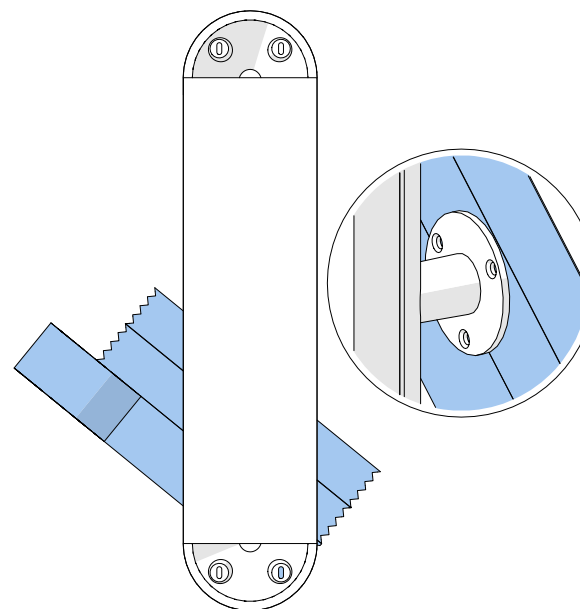

GHOST 570

WLGT570RC

SCONCE

Design by Felix Millory

In the case of inappropriate ceiling/wall type screws shown on this notice are for reference only. USE YOUR OWN

THE VISUALS SHOULD BE USED FOR THE FOLLOWING REFERENCES :

WLGT430RC
WLGT515RC
WLGT570RC

ANY HELP ?

support@entrelacs-creation.fr

WHATSAPP

INSTALLATION INSTRUCTIONS

20/03/2026

ENTRELACS