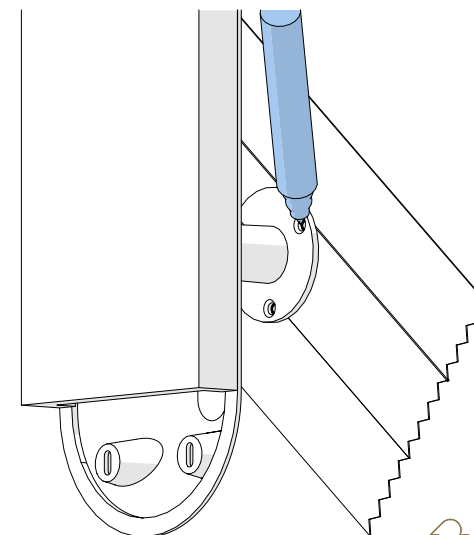

GHOST 570

WLGT570RC

SCONCE

Design by Felix Millory

In the case of inappropriate ceiling/wall type screws shown on this notice are for reference only. USE YOUR OWN

THE VISUALS SHOULD BE USED FOR THE FOLLOWING REFERENCES :

WLGT430RC
WLGT515RC
WLGT570RC

ANY HELP ?

support@entrelacs-creation.fr

WHATSAPP

INSTALLATION INSTRUCTIONS

20/03/2026

ENTRELACS