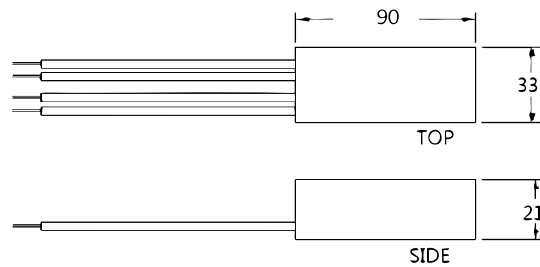

ALABASTER TYPE

WHITE
VEIN

BROWN
VEIN

ENTRELACS

DA15W24VLI

MANUFACTURER	LTF TECHNOLOGY
MODEL NUMBER	DA15W24VLI
AC INPUT	120 VAC - 0.15A - 50/60Hz
DC OUTPUT	24V (CONSTANT VOLTAGE)
WATTS	15W
EFFICIENCY	>85%
POWER FACTOR	>0.95
CASE TC	90°C MAX
PROTECTION	INPUT / OUTPUT
STORAGE	-30°C / +90°C
HUMIDITY	95% RH MAX
IP RATING	/
PROTECTION CLASS	Class 2 Power Supply
DIMMING	ELV, TRIAC