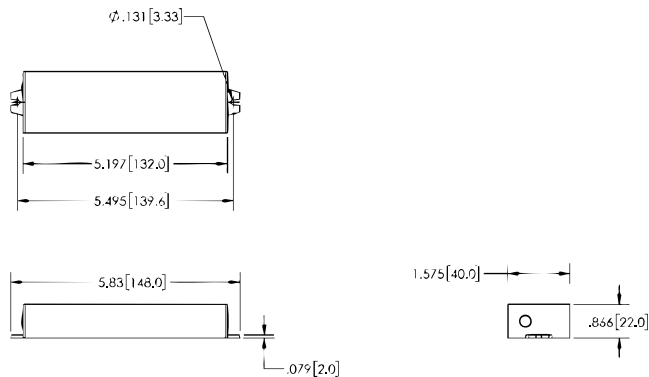

DS40W24VLI2UD

MANUFACTURER	LTF TECHNOLOGY
MODEL NUMBER	DS40W24VLI2UD
AC INPUT	120-277 VAC - 0.4A - 50/60Hz
DC OUTPUT	24V (CONSTANT VOLTAGE)
WATTS	40W
EFFICIENCY	>85%
POWER FACTOR	>0.95
CASE TC	90°C MAX
PROTECTION	INPUT / OUTPUT
STORAGE	-30°C / +90°C
HUMIDITY	95% RH MAX
IP RATING	IP67
PROTECTION CLASS	Class 2 Power Supply
DIMMING	TRIAC , ELV , 0-10V