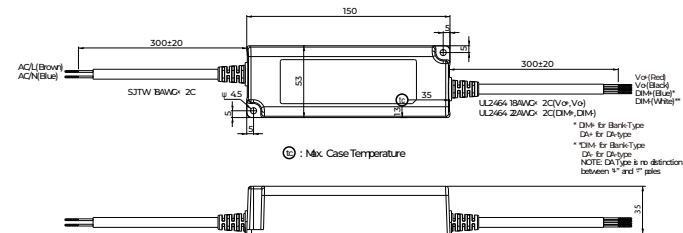

PWM-60-24DA

MANUFACTURER	MEAN WELL
MODEL NUMBER	PWM-60-24DA
AC INPUT	100 - 240VAC - 0.8A - 50/60Hz
DC OUTPUT	24V (CONSTANT VOLTAGE)
WATTS	60W
EFFICIENCY	>89%
POWER FACTOR	>0.92
CASE TC	85°C MAX
PROTECTION	INPUT / OUTPUT
STORAGE	-40°C / 80°C
HUMIDITY	20-95% RH MAX
IP RATING	IP67
PROTECTION CLASS	Class 2 Power Supply
DIMMING	Dali