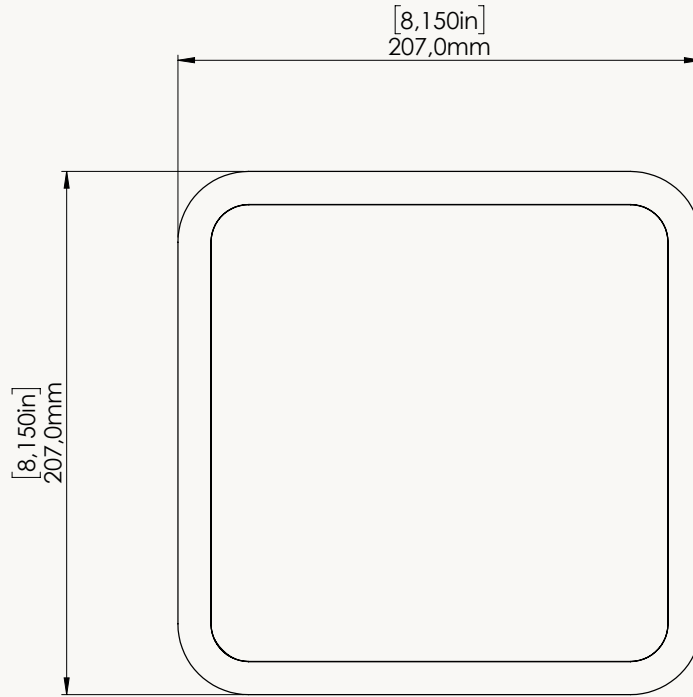

LUMENS **400 Lumens**

WATTS **15W**

WEIGHT KG [lbs] **3.5 [7.72]**

STANDARD

LED COLORS
NO UPCHARGE

DIMMING CONTROL

DRIVER POSITION

*Standard setting