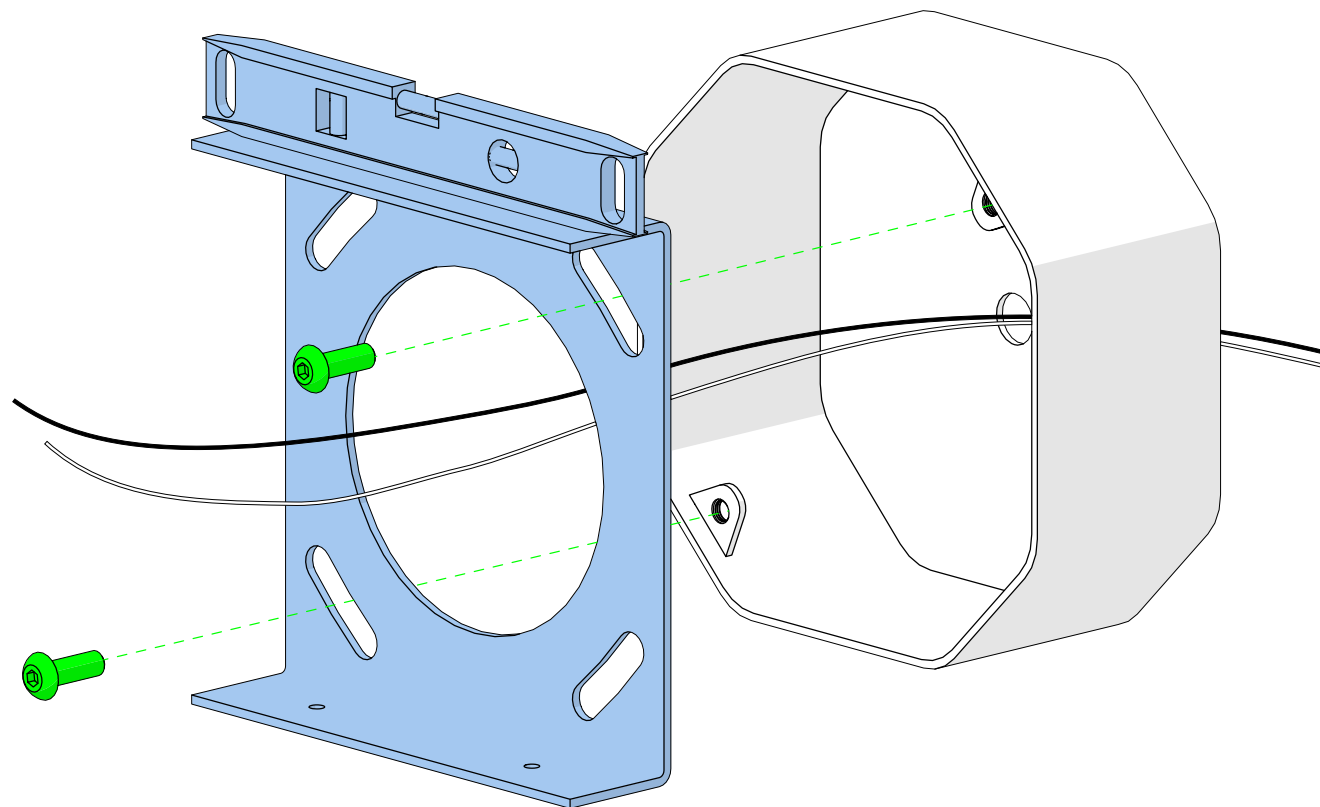

HUBLLOT 207

WLHT207SQ

SCONCE

Design by Yves Macheret

In the case of inappropriate ceiling/wall type screws shown on this notice are for reference only. USE YOUR OWN

THE VISUALS SHOULD BE USED FOR THE FOLLOWING REFERENCES :

WLHT207SQ

ANY HELP ?

support@entrelacs-creation.fr

WHATSAPP

INSTALLATION INSTRUCTIONS

02-05-2026

ENTRELACS