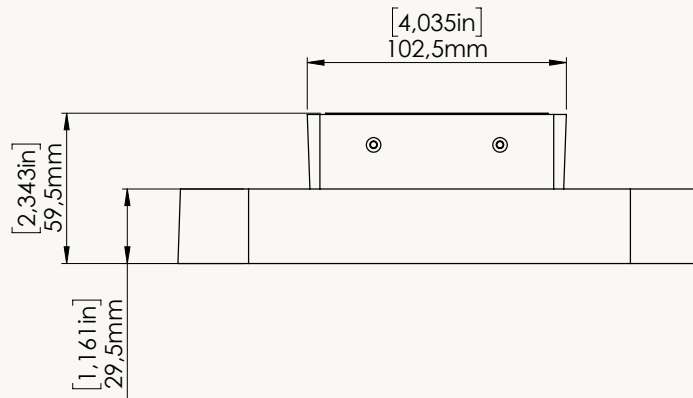

LUMENS **400 Lumens**

WATTS **15W**

WEIGHT KG [lbs] **3.5 [7.72]**

STANDARD

LED COLORS
NO UPCHARGE

DIMMING CONTROL

DRIVER POSITION

*Standard setting