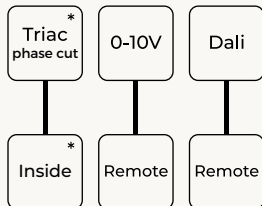

LUMENS **400 Lumens**

WATTS **15W**

WEIGHT KG [lbs] **3.5 [7.72]**

STANDARD

LED COLORS
NO UPCHARGE

DIMMING CONTROL

DRIVER POSITION

*Standard setting