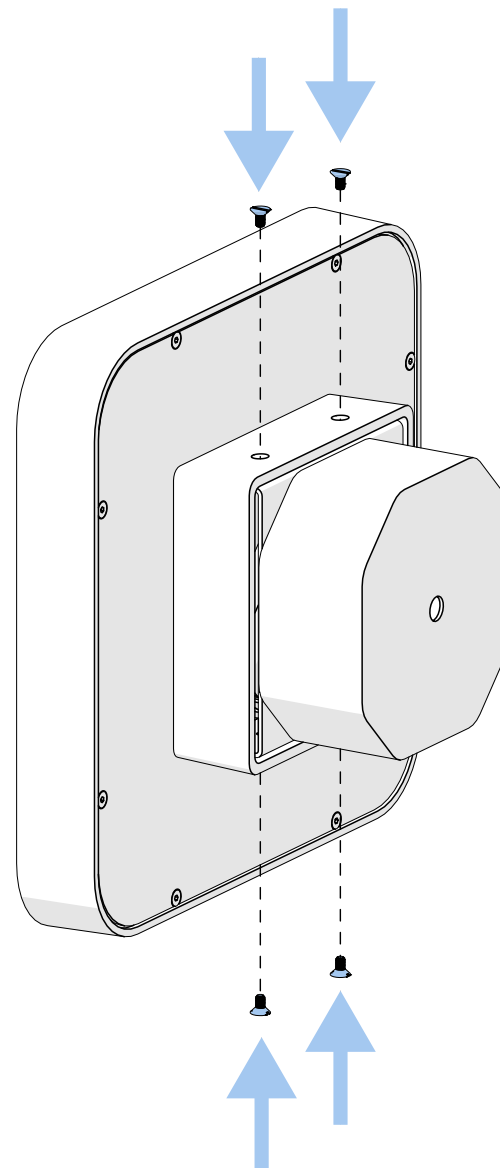

Design by Yves Macheret

 In the case of inappropriate ceiling/wall type screws shown on this notice are for reference only. USE YOUR OWN

THE VISUALS SHOULD BE USED FOR THE FOLLOWING REFERENCES :

WLHT207SQ

ANY HELP ?

support@entrelacs-creation.fr

WHATSAPP

INSTALLATION INSTRUCTIONS

02-05-2026

ENTRELACS

HUBLLOT 207

WLHT207SQ