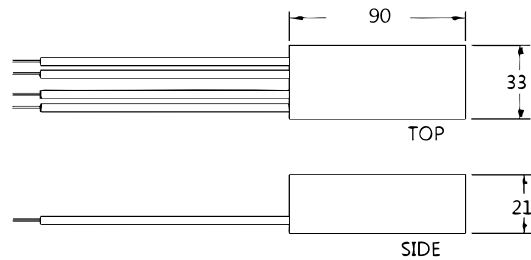

HUBLLOT 207

WLHT207SQ

SCONCE

Design by Yves Macheret

220V
SPECSHEET
05/02/2026

DU15W24VLI

MANUFACTURER	LTF TECHNOLOGY
MODEL NUMBER	DU15W24VLI
AC INPUT	220-240 VAC - 0.09A - 50/60Hz
DC OUTPUT	24V (CONSTANT VOLTAGE)
WATTS	15W
EFFICIENCY	>85%
POWER FACTOR	>0.95
CASE TC	90°C MAX
PROTECTION	INPUT / OUTPUT
STORAGE	-30°C / +90°C
HUMIDITY	95% RH MAX
IP RATING	/
PROTECTION CLASS	Class 2 Power Supply
DIMMING	ELV, TRIAC

ENTRELACS