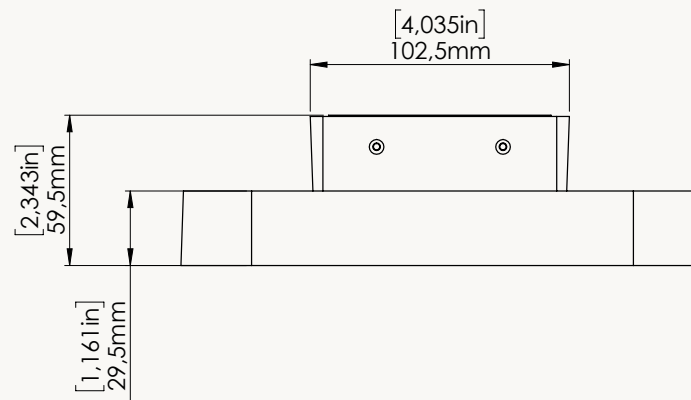

220V
SPECSHEET
05/02/2026

finishes

BRONZE PATINAS

FNRB
RAW
BRONZE

FNMB
MEDIUM
BRONZE

FNBK
BLACK
BRONZE

SPECIAL
UPCHARGE

FBNB
BRUSHED
NICKEL

CUSTOM
FINISHING
UPON REQUEST

ALABASTER TYPE

WHITE
VEIN

BROWN
VEIN

ENTRELACS