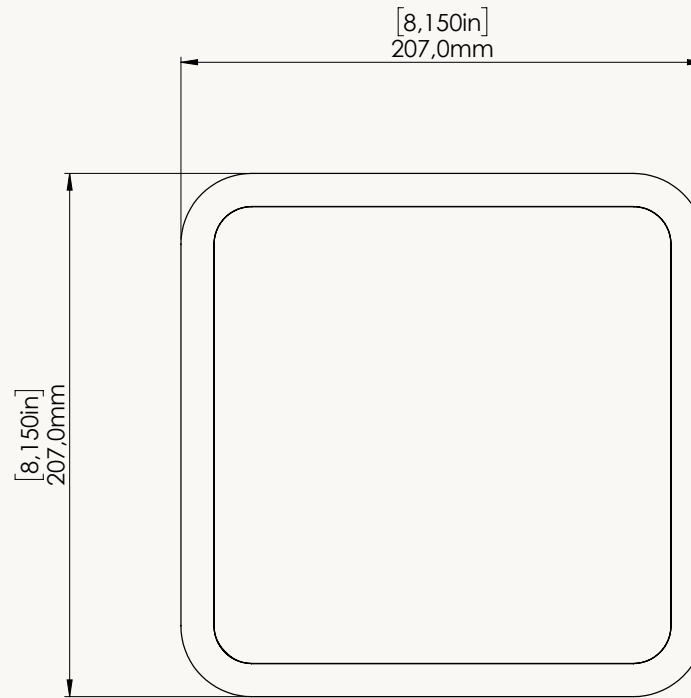

220V
SPECSHEET
05/02/2026

finishes

BRONZE PATINAS

FNRB
RAW
BRONZE

FNMB
MEDIUM
BRONZE

FNBK
BLACK
BRONZE

SPECIAL
UPCHARGE

FBNB
BRUSHED
NICKEL

CUSTOM
FINISHING
UPON REQUEST

ALABASTER TYPE

WHITE
VEIN

BROWN
VEIN

ENTRELACS