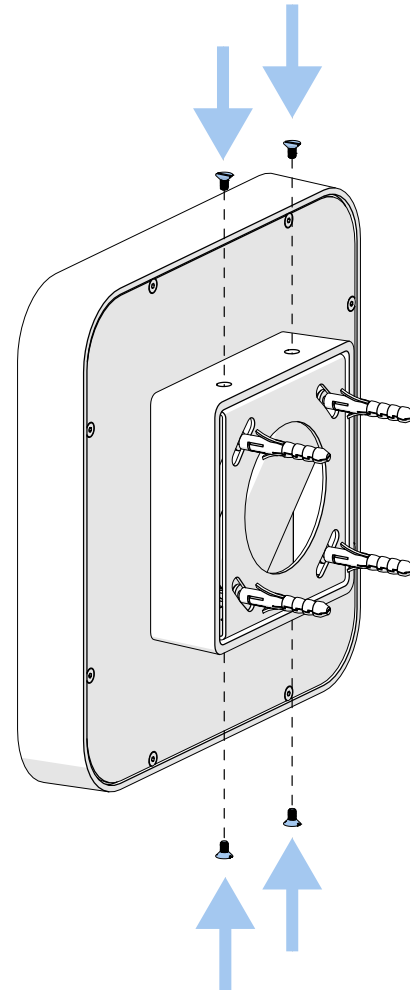

Design by Yves Macheret

 In the case of inappropriate ceiling/wall type screws shown on this notice are for reference only. **USE YOUR OWN**

THE VISUALS SHOULD BE USED FOR THE FOLLOWING REFERENCES :

WLHT207SQ

ANY HELP ?

support@entrelacs-creation.fr

WHATSAPP

INSTALLATION INSTRUCTIONS

05/02/2026

ENTRELACS

HUBLLOT 207

WLHT207SQ