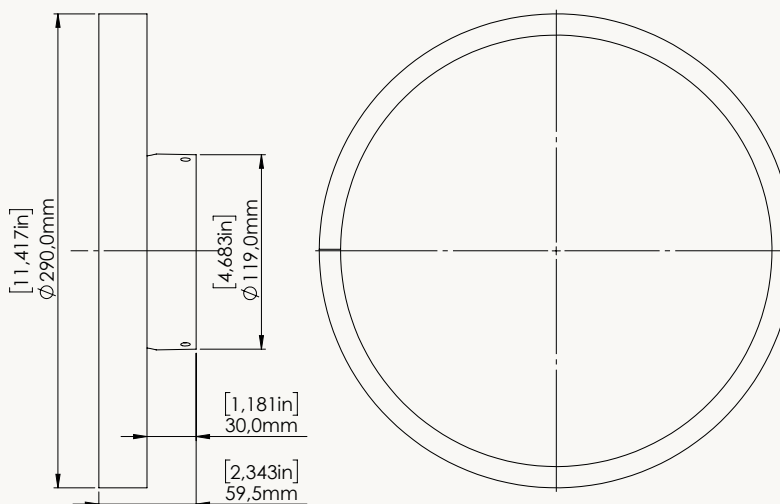

HUBLLOT 295

WLHT295RO

SCONCE

Design by Yves Macheret

220V
SPECSHEET
17/09/2025

MATERIALS SOLID BRONZE & ALABASTER

LED SOURCES LED strip 24V

POWER SUPPLY 220-240V / 50-60Hz

LUMENS 485 Lumens

WATTS 12W

WEIGHT KG [lbs] 5 [11]

STANDARD