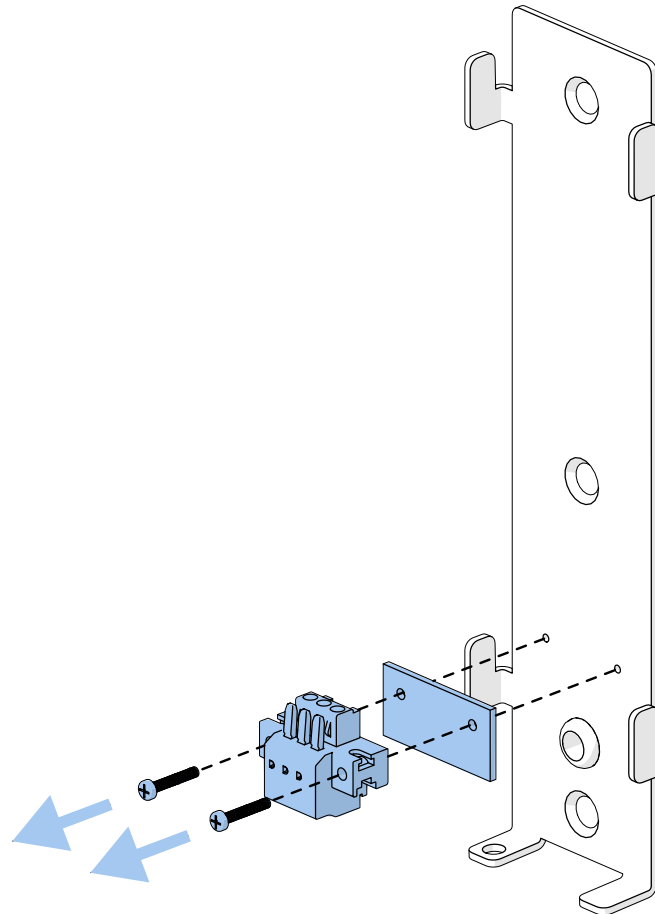

INSTALLATION INSTRUCTIONS

20/11/2025