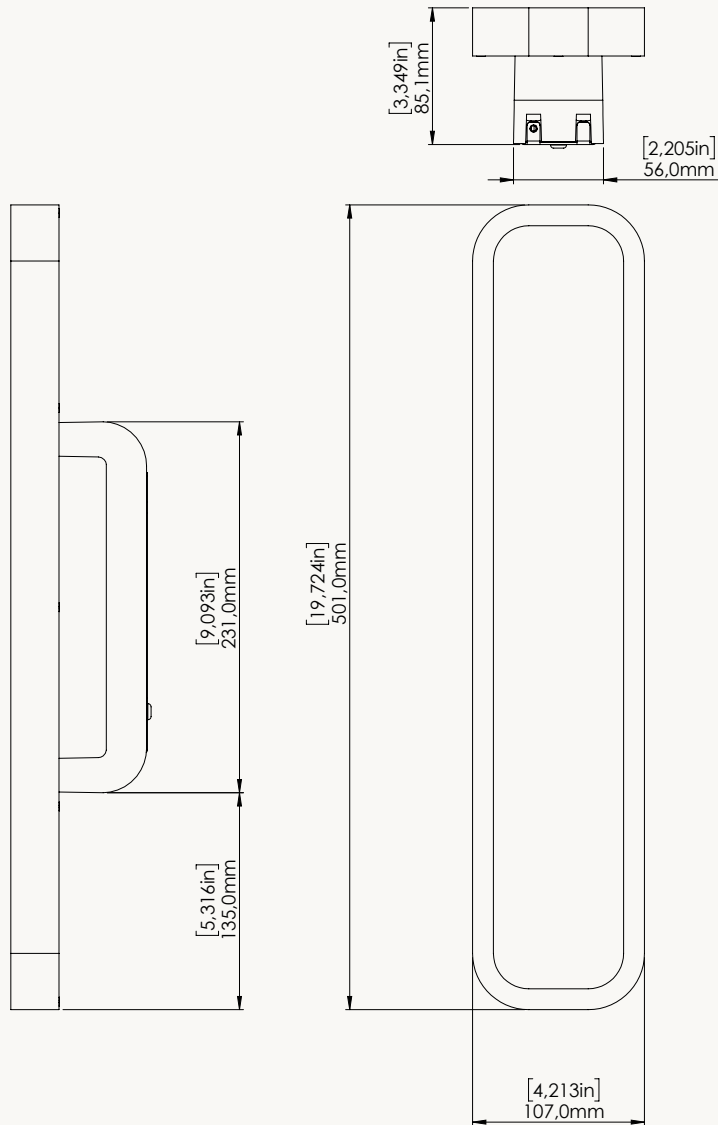

LUMENS **630 Lumens**

WATTS **13W**

WEIGHT KG [lbs] **6 [13.2]**

STANDARD

LED COLORS  
NO UPCHARGE

DIMMING CONTROL

DRIVER POSITION

\*Standard setting