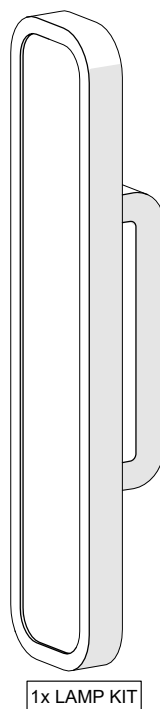

HUBLLOT 500

WLHT500RC

SCONCE

Design by Yves Macheret

In the case of inappropriate ceiling/wall type screws shown on this notice are for reference only. **USE YOUR OWN**

THE VISUALS SHOULD BE USED FOR THE FOLLOWING REFERENCES :

- WLHT400RC
- WLHT500RC
- WLHT750RC
- WLHT900RC
- WLHT470OV

ANY HELP ?

support@entrelacs-creation.fr

WHATSAPP

CONTENT

20/11/2025

ENTRELACS