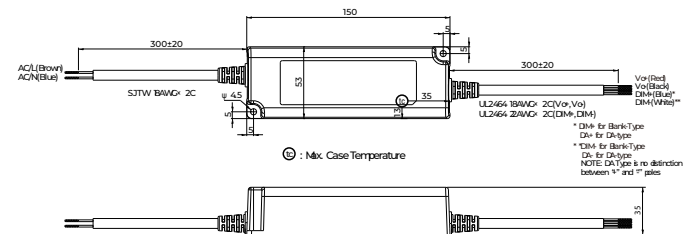

PWM-60-24DA

MANUFACTURER	MEAN WELL
MODEL NUMBER	PWM-60-24DA
AC INPUT	100 - 240VAC - 0.8A - 50/60Hz
DC OUTPUT	24V (CONSTANT VOLTAGE)
WATTS	60W
EFFICIENCY	>89%
POWER FACTOR	>0.92
CASE TC	85°C MAX
PROTECTION	INPUT / OUTPUT
STORAGE	-40°C / 80°C
HUMIDITY	20-95% RH MAX
IP RATING	IP67
PROTECTION CLASS	Class 2 Power Supply
DIMMING	Dali