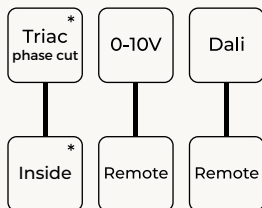

LUMENS **630 Lumens**

WATTS **13W**

WEIGHT KG [lbs] **6 [13.2]**

STANDARD

LED COLORS  
NO UPCHARGE

DIMMING CONTROL

DRIVER POSITION

\*Standard setting