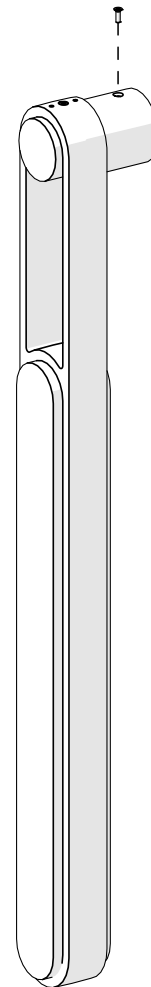

1x FIXING PLATE

2x SCREW M4x10

2x 8/32 SCREW

1x ALLEN KEY 1.5

1x ALLEN KEY 2

1x ALLEN KEY 2.5

1x LED DRIVER REMOTE
ref: DS12W24VMB1UD

2x WAGO

04-22-2026

THE VISUALS SHOULD BE USED FOR THE FOLLOWING REFERENCES :

WLKN650RC
WLKN800RC

ANY HELP ?

support@entrelacs-creation.fr

WHATSAPP

ENTRELACS

KHIPAN 800