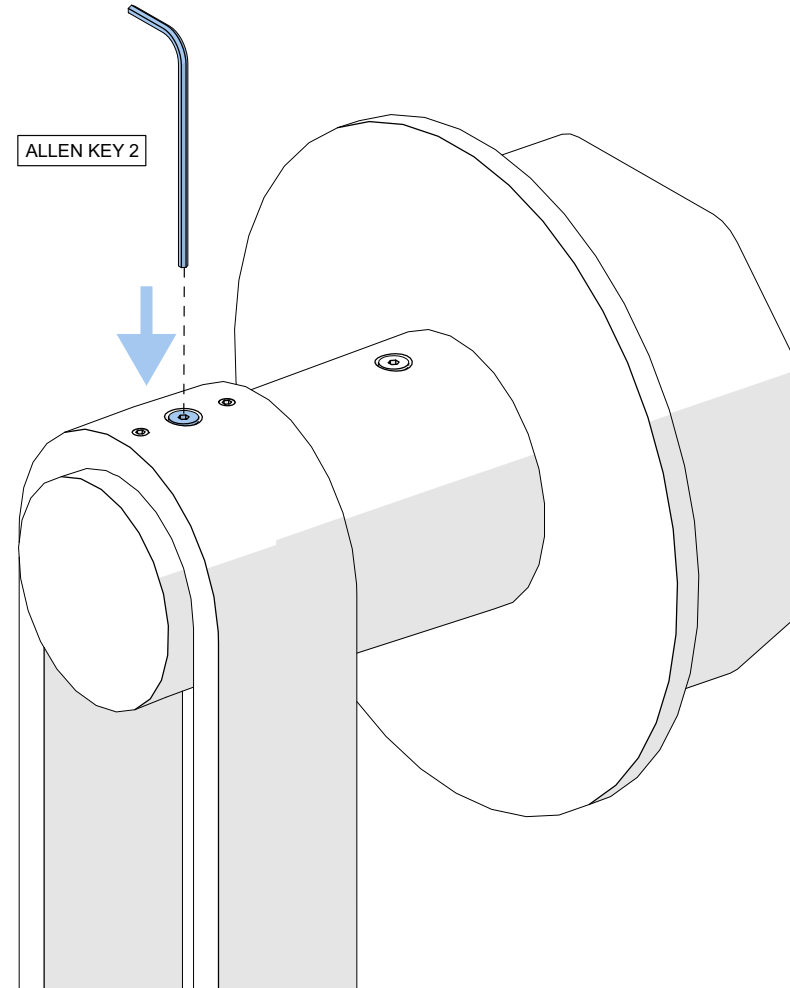

KHIPAN 800

WLKN800RC

SCONCE

Design by Arnaud Leman

In the case of inappropriate ceiling/wall type screws shown on this notice are for reference only. USE YOUR OWN

INSTALLATION INSTRUCTIONS

04-22-2026

THE VISUALS SHOULD BE USED FOR THE FOLLOWING REFERENCES :

WLKN650RC
WLKN800RC

ANY HELP ?

support@entrelacs-creation.fr

WHATSAPP

ENTRELACS