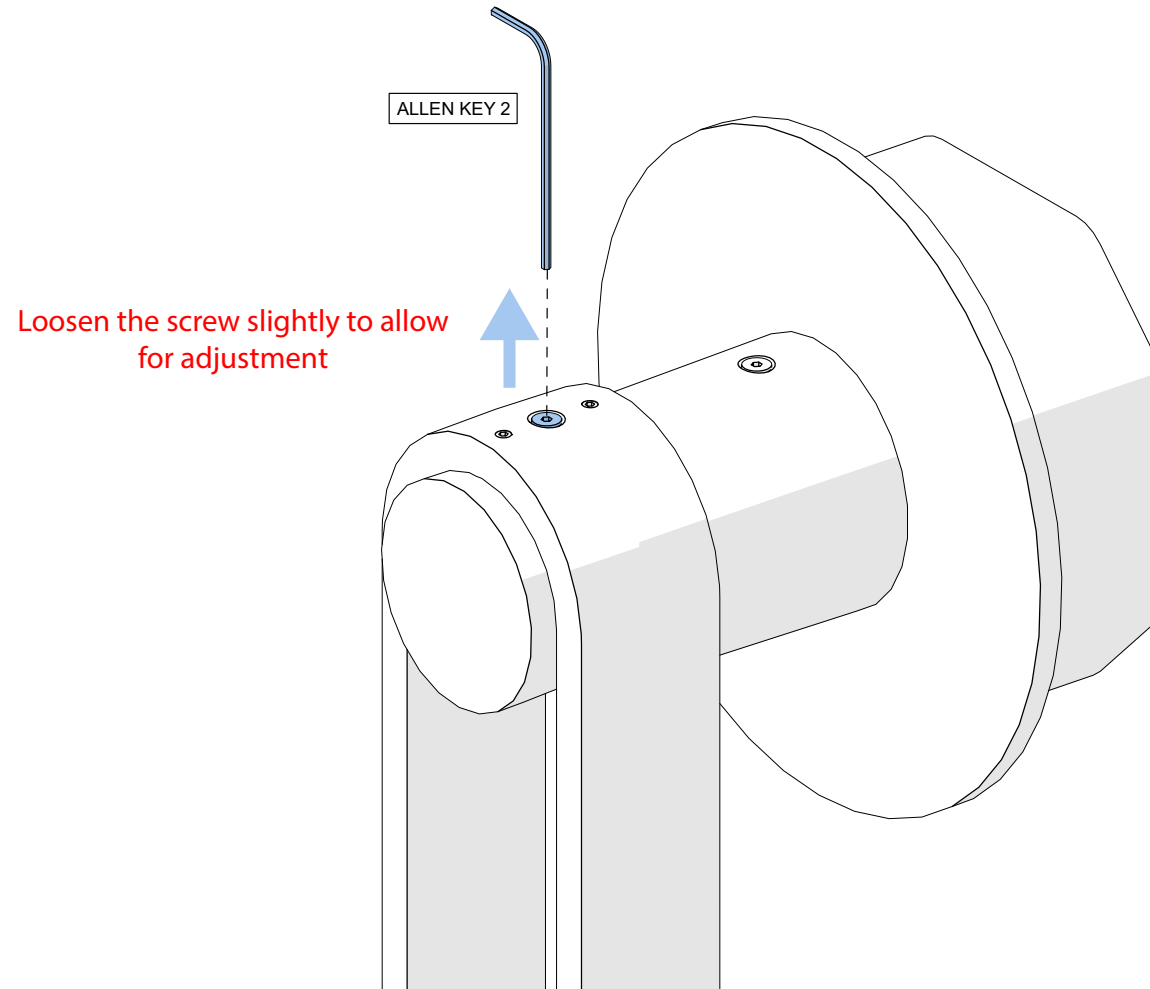

KHIPAN 800

WLKN800RC

SCONCE

Design by Arnaud Leman

In the case of inappropriate ceiling/wall type screws shown on this notice are for reference only. USE YOUR OWN

THE VISUALS SHOULD BE USED FOR THE FOLLOWING REFERENCES :

WLKN650RC
WLKN800RC

ANY HELP ?

support@entrelacs-creation.fr

WHATSAPP

INSTALLATION INSTRUCTIONS

04-22-2026

ENTRELACS