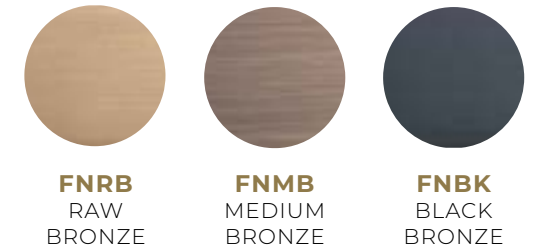

finishes

BRONZE PATINAS