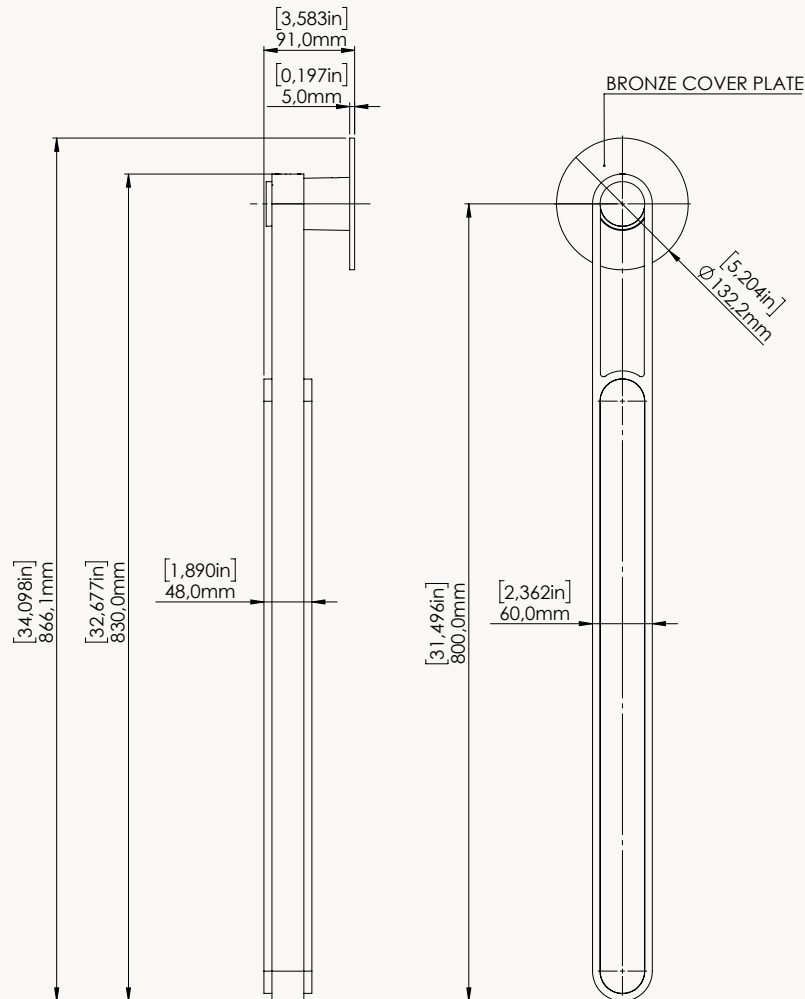

LUMENS **725 Lumens**

WATTS **12W**

WEIGHT KG [lbs] **6.7 [13.2]**

STANDARD

LED COLORS
NO UPCHARGE

DIMMING CONTROL

DRIVER POSITION

*Standard setting