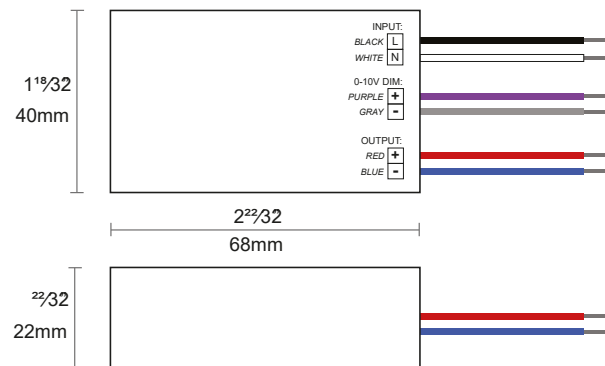

DS12W24VMB1UD

MANUFACTURER	LTF TECHNOLOGY
MODEL NUMBER	DS12W24VMB1UD
AC INPUT	120-277 VAC - 0.12 A - 50/60Hz
DC OUTPUT	24V (CONSTANT VOLTAGE)
WATTS	12W
EFFICIENCY	>85%
POWER FACTOR	>0.95
CASE TC	90°C MAX
PROTECTION	INPUT / OUTPUT
STORAGE	-30°C / +90°C
HUMIDITY	95% RH MAX
IP RATING	IP 67
PROTECTION CLASS	Class 2 Power Supply
DIMMING	ELV, TRIAC, 0-10V