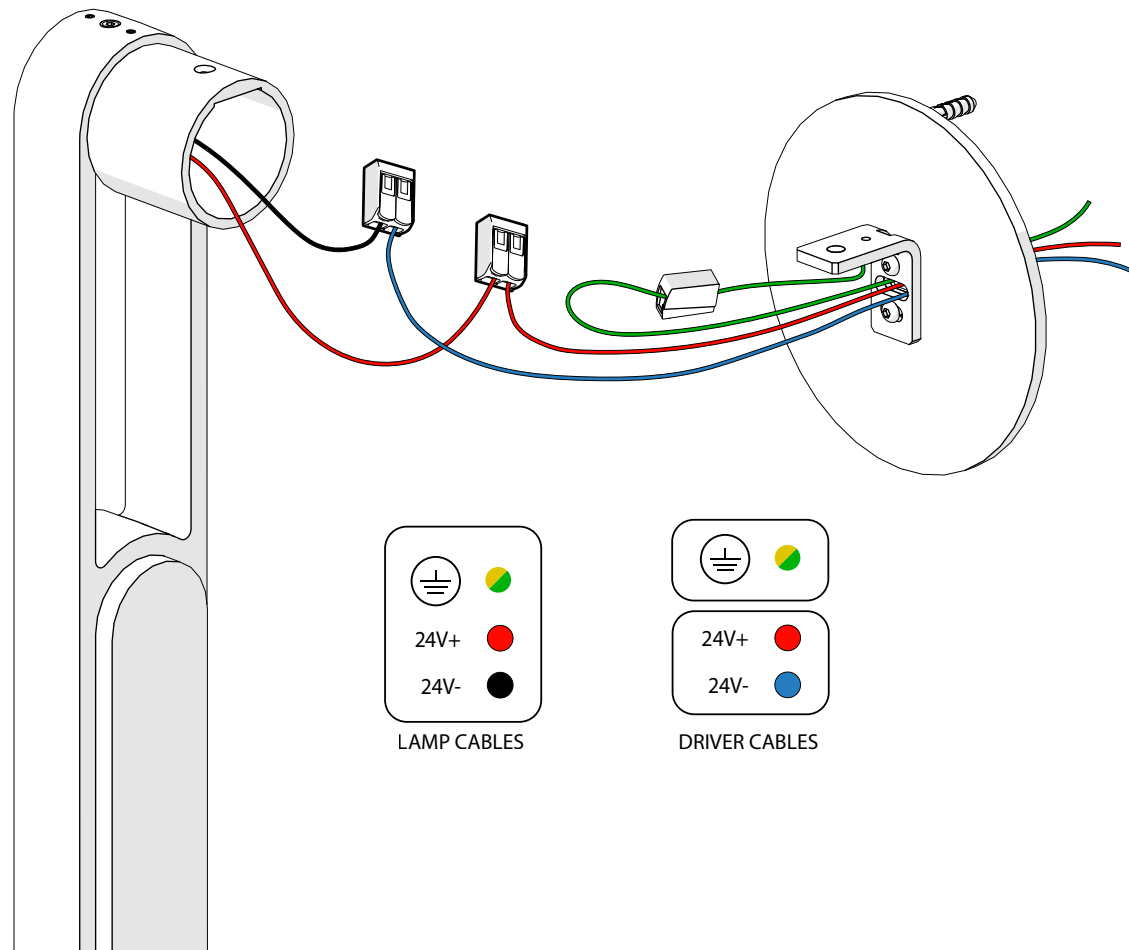

ANY HELP ?

support@entrelacs-creation.fr

WHATSAPP

WITH BRONZE COVER PLATE

INSTALLATION INSTRUCTIONS

21/05/2026

KHIPAN 800

WLKN800RC