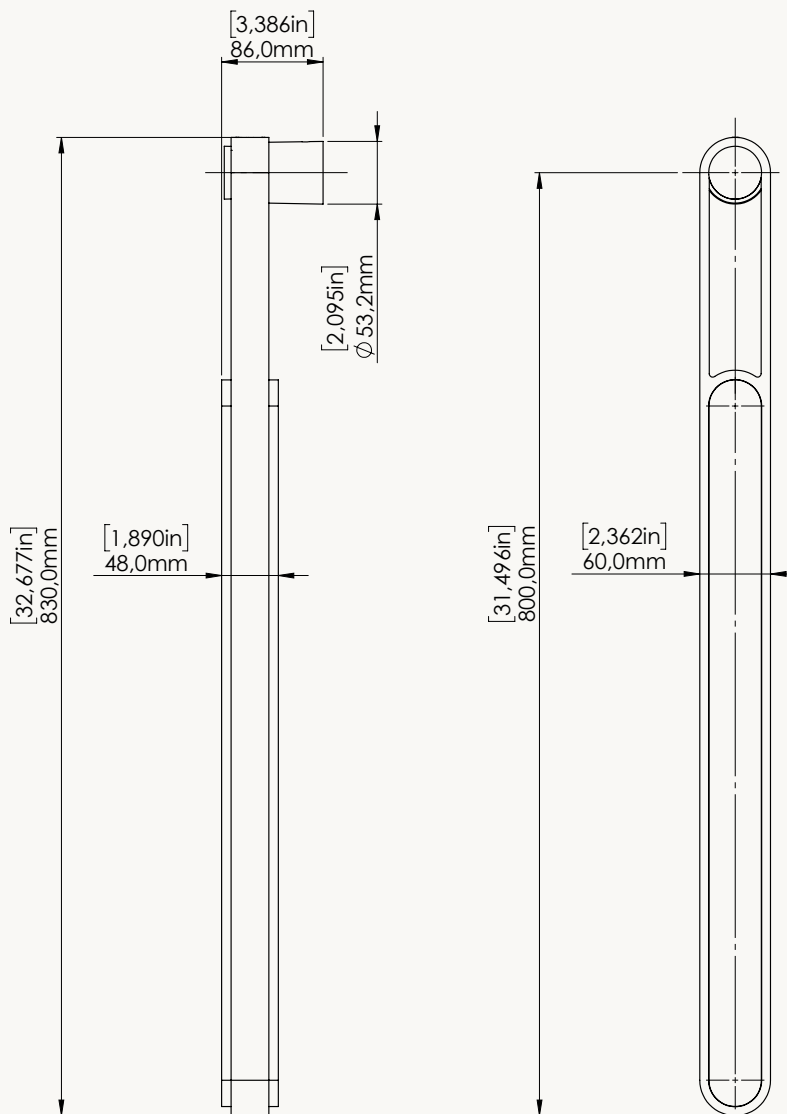

LED COLORS
NO UPCHARGE

DIMMING CONTROL

DRIVER POSITION

*Standard setting