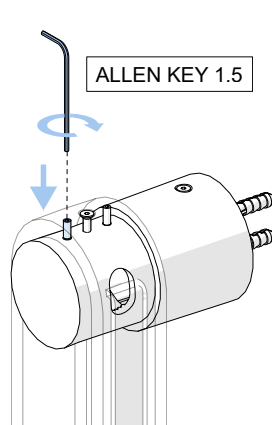

WITHOUT BRONZE COVER PLATE

INSTALLATION INSTRUCTIONS

21/05/2026

THE VISUALS SHOULD BE USED FOR THE FOLLOWING REFERENCES :

WLKN650RC
WLKN800RC

ANY HELP ?

support@entrelacs-creation.fr

WHATSAPP

ENTRELACS