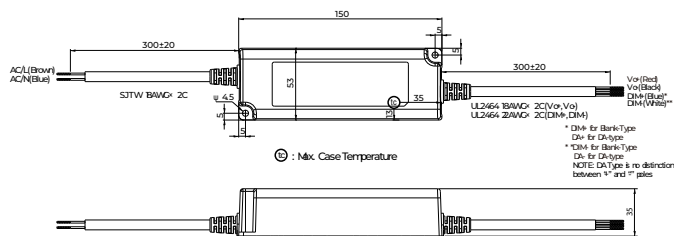

PWM-60-24DA

MANUFACTURER	MEAN WELL
MODEL NUMBER	PWM-60-24DA
AC INPUT	100 - 240VAC - 0.8A - 50/60Hz
DC OUTPUT	24V (CONSTANT VOLTAGE)
WATTS	60W
EFFICIENCY	>89%
POWER FACTOR	>0.92
CASE TC	85°C MAX
PROTECTION	INPUT / OUTPUT
STORAGE	-40°C / 80°C
HUMIDITY	20-95% RH MAX
IP RATING	IP67
PROTECTION CLASS	Class 2 Power Supply
DIMMING	Dali