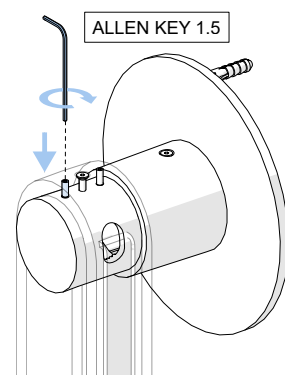

WITH BRONZE COVER PLATE

INSTALLATION INSTRUCTIONS

21/05/2026

THE VISUALS SHOULD BE USED FOR THE FOLLOWING REFERENCES :

WLKN650RC
WLKN800RC

ANY HELP ?

support@entrelacs-creation.fr

WHATSAPP

ENTRELACS