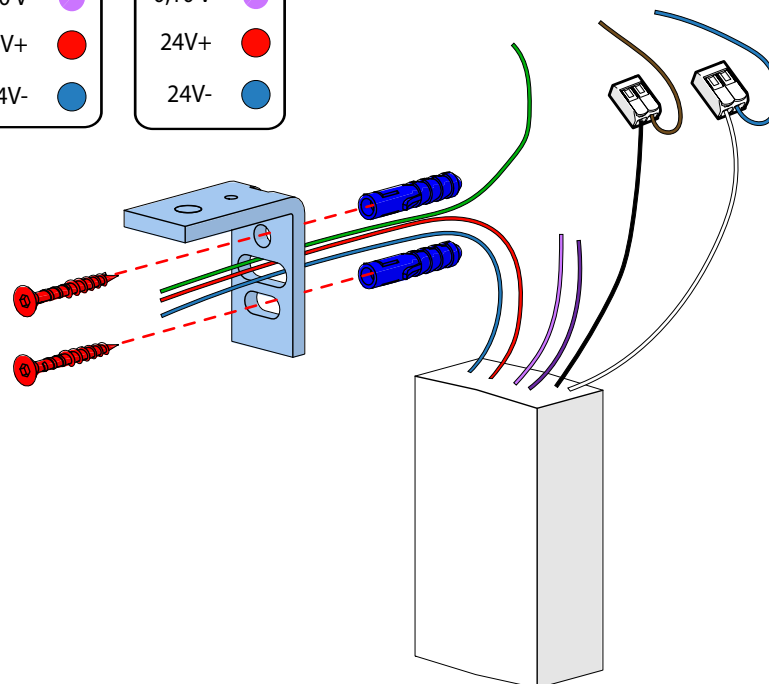

KHIPAN 800

WLKN800RC

SCONCE

Design by Arnaud Leman

In the case of inappropriate ceiling/wall type screws shown on this notice are for reference only. USE YOUR OWN

WITHOUT BRONZE COVER PLATE

INSTALLATION INSTRUCTIONS

21/05/2026

EU	UNIVERSAL
L	L
N	N
0,10V+	0,10V+
0,10V-	0,10V-
24V+	24V+
24V-	24V-

THE VISUALS SHOULD BE USED FOR THE FOLLOWING REFERENCES :

WLKN650RC
WLKN800RC

ANY HELP ?

support@entrelacs-creation.fr

WHATSAPP

ENTRELACS