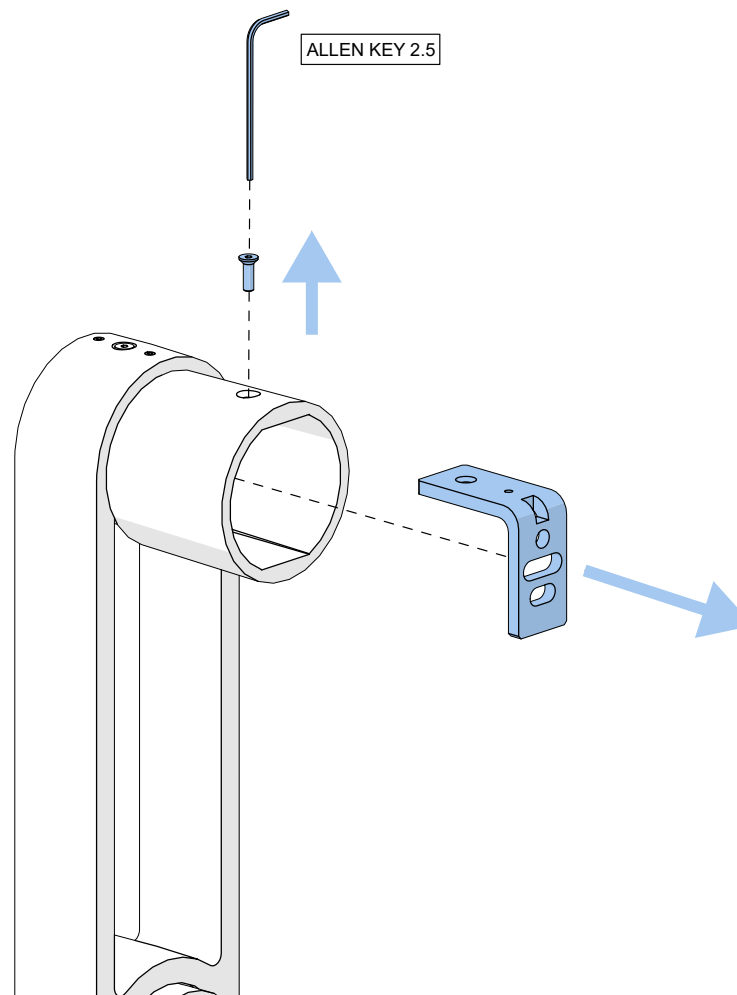

KHIPAN 800

WLKN800RC

SCONCE

Design by Arnaud Leman

In the case of inappropriate ceiling/wall type screws shown on this notice are for reference only. USE YOUR OWN

WITH BRONZE COVER PLATE

INSTALLATION INSTRUCTIONS

21/05/2026

THE VISUALS SHOULD BE USED FOR THE FOLLOWING REFERENCES :

WLKN650RC
WLKN800RC

ANY HELP ?

support@entrelacs-creation.fr

WHATSAPP

ENTRELACS