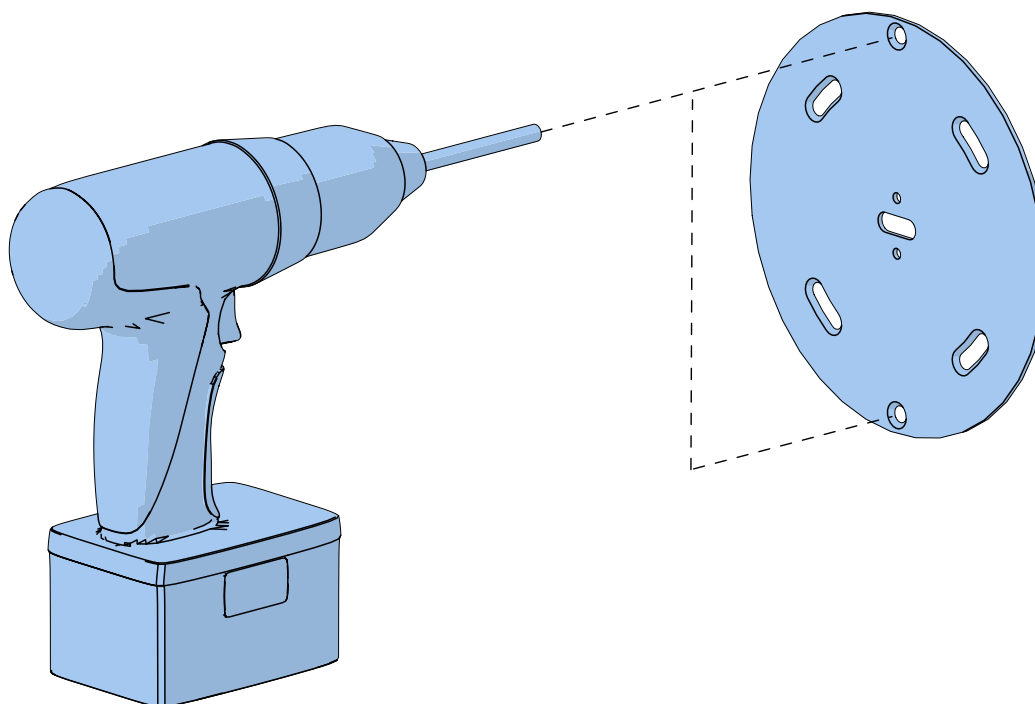

WITH BRONZE COVER PLATE

INSTALLATION INSTRUCTIONS

21/05/2026

THE VISUALS SHOULD BE USED FOR THE FOLLOWING REFERENCES :

WLKN650RC
WLKN800RC

ANY HELP ?

support@entrelacs-creation.fr

WHATSAPP