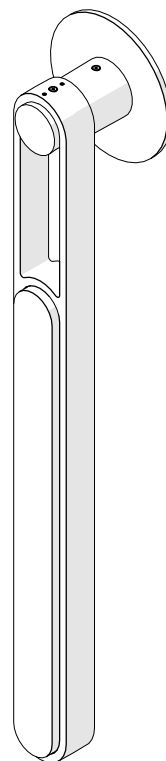

ASSEMBLY VIEW

21/05/2026

WITH BRONZE COVER PLATE (P.13)

WITHOUT BRONZE COVER PLATE (P.23)