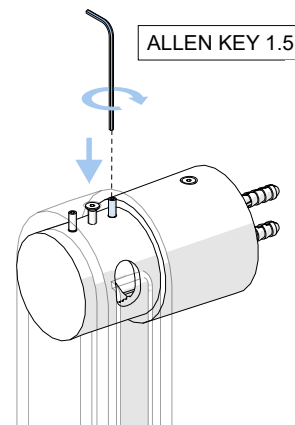

WITHOUT BRONZE COVER PLATE

INSTALLATION INSTRUCTIONS

21/05/2026

THE VISUALS SHOULD BE USED FOR THE FOLLOWING REFERENCES :

WLKN650RC
WLKN800RC

ANY HELP ?

support@entrelacs-creation.fr

WHATSAPP

ENTRELACS