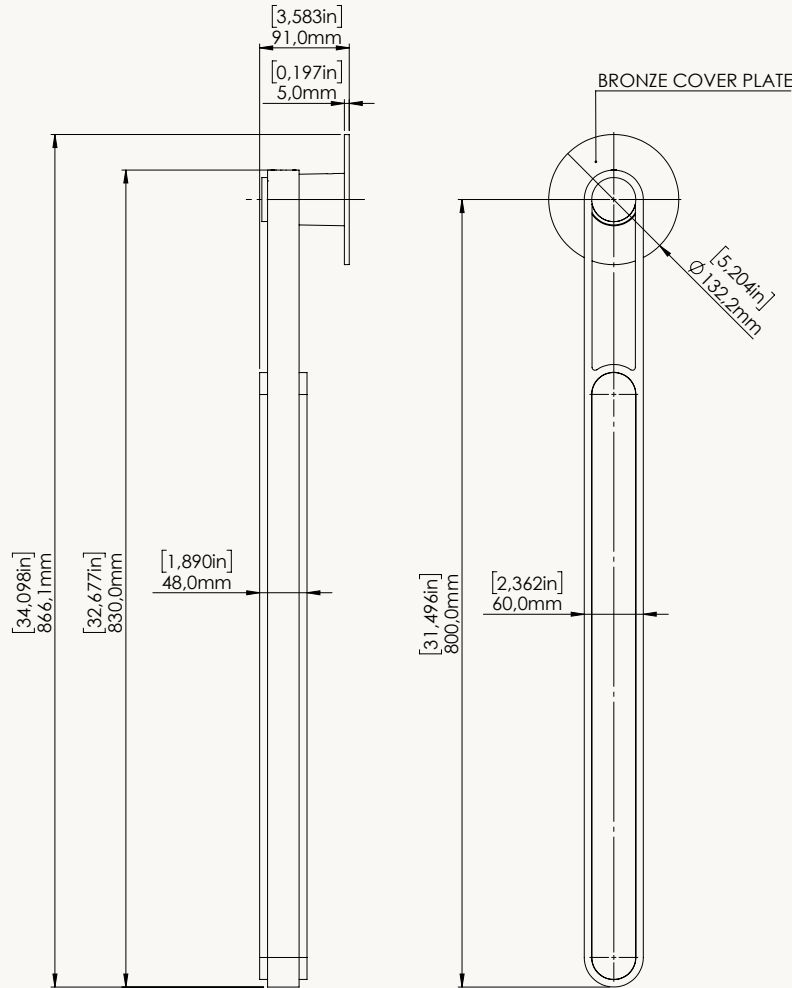

LED COLORS
NO UPCHARGE

DIMMING CONTROL

DRIVER POSITION

*Standard setting