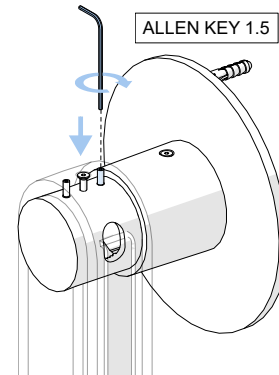

WITH BRONZE COVER PLATE

INSTALLATION INSTRUCTIONS

21/05/2026

THE VISUALS SHOULD BE USED FOR THE FOLLOWING REFERENCES :

WLKN650RC
WLKN800RC

ANY HELP ?

support@entrelacs-creation.fr

WHATSAPP

ENTRELACS