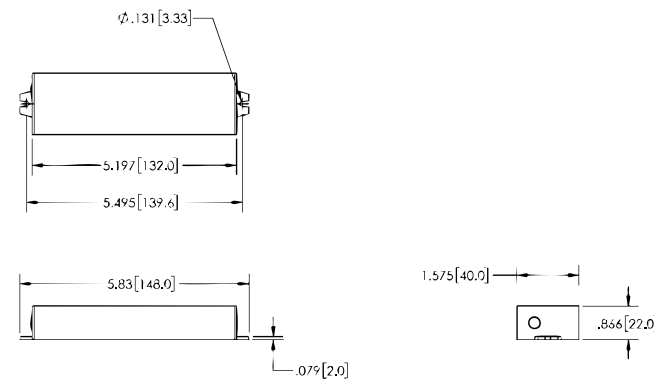

DS40W24VLI2UD

MANUFACTURER	LTF TECHNOLOGY
MODEL NUMBER	DS40W24VLI2UD
AC INPUT	120-277 VAC - 0.4A - 50/60Hz
DC OUTPUT	24V (CONSTANT VOLTAGE)
WATTS	40W
EFFICIENCY	>85%
POWER FACTOR	>0.95
CASE TC	90°C MAX
PROTECTION	INPUT / OUTPUT
STORAGE	-30°C / +90°C
HUMIDITY	95% RH MAX
IP RATING	IP67
PROTECTION CLASS	Class 2 Power Supply
DIMMING	TRIAC , ELV , 0-10V