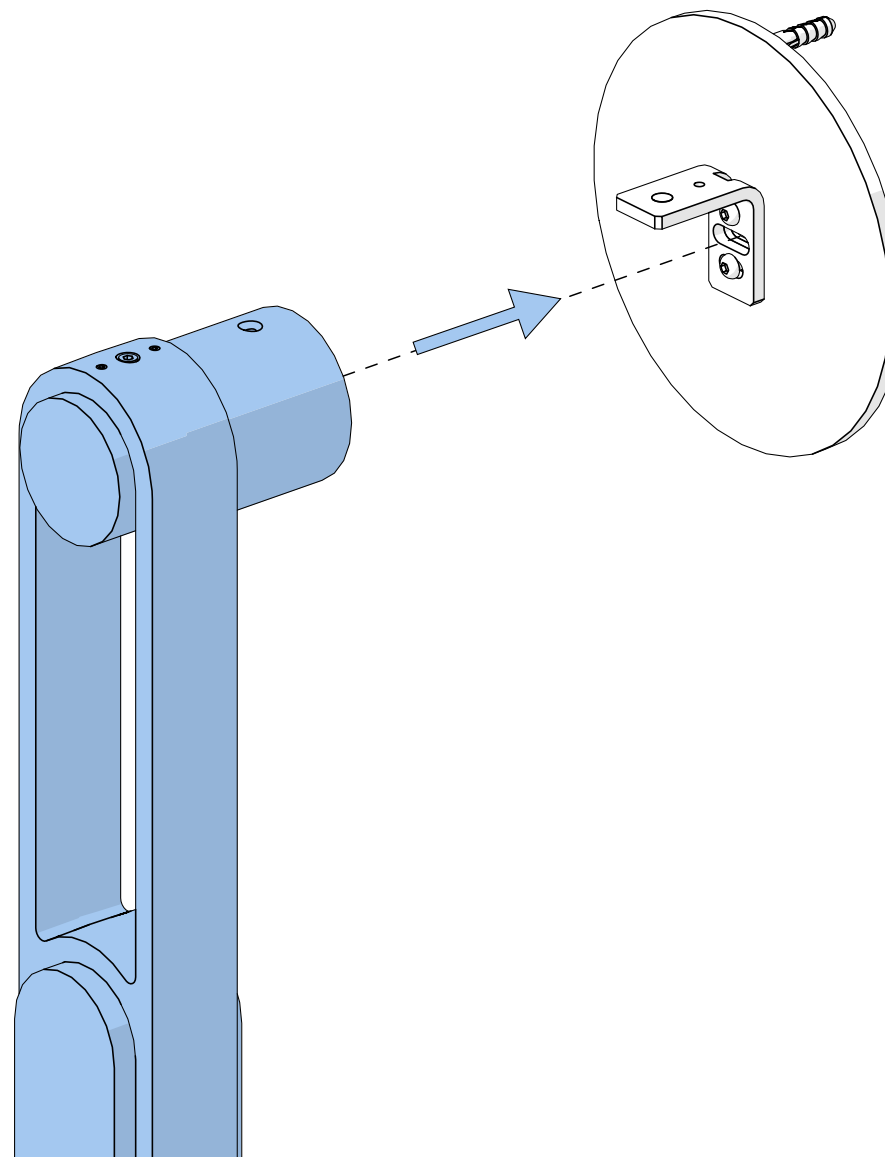

WITH BRONZE COVER PLATE

INSTALLATION INSTRUCTIONS

21/05/2026

THE VISUALS SHOULD BE USED FOR THE FOLLOWING REFERENCES :

WLKN650RC
WLKN800RC

ANY HELP ?

support@entrelacs-creation.fr

WHATSAPP