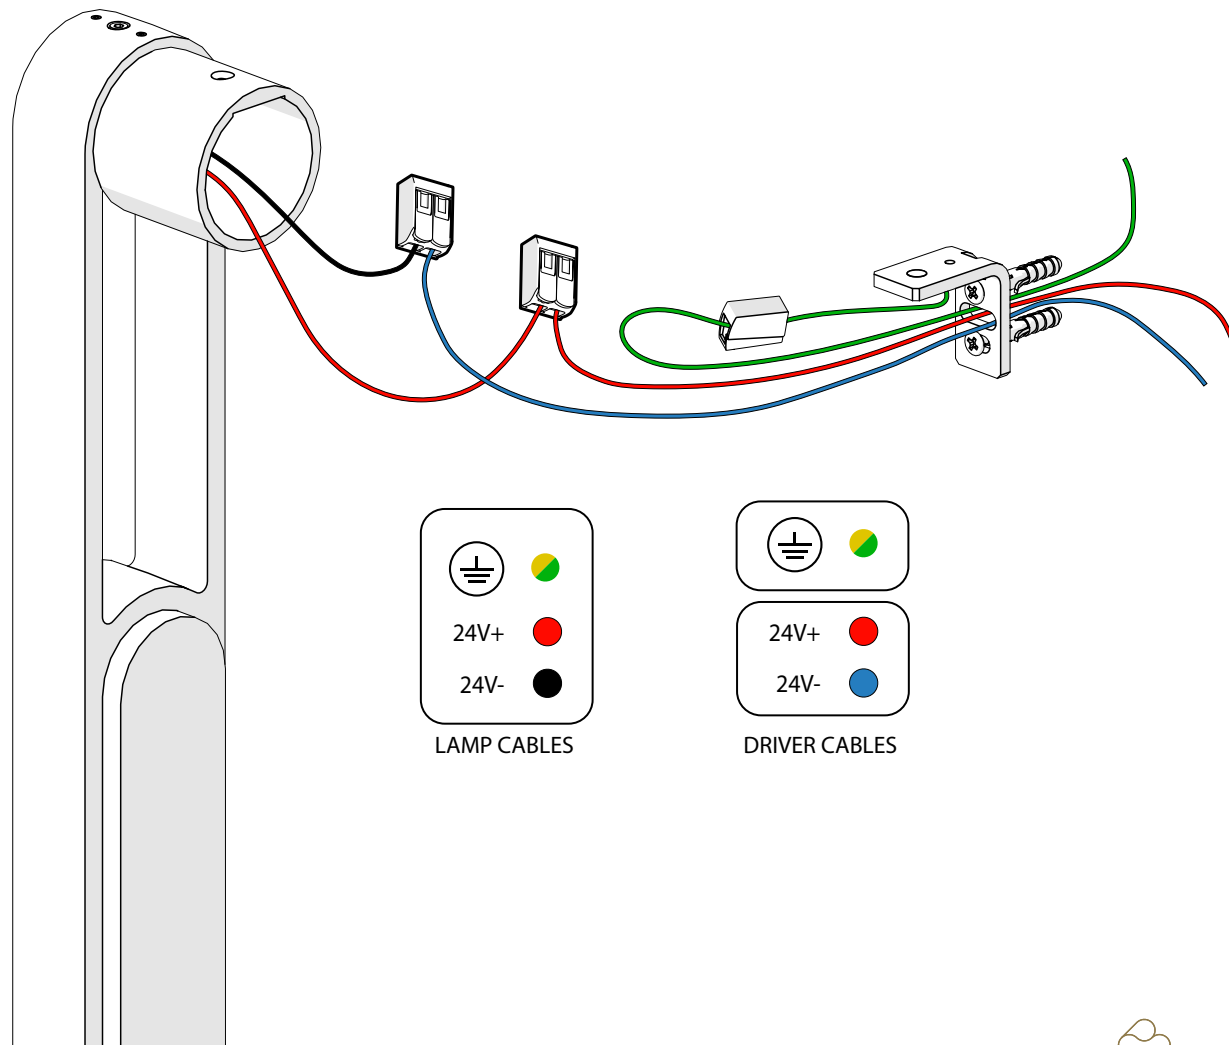

KHIPAN 800

WLKN800RC

SCONCE

Design by Arnaud Leman

In the case of inappropriate ceiling/wall type screws shown on this notice are for reference only. USE YOUR OWN

WITHOUT BRONZE COVER PLATE

INSTALLATION INSTRUCTIONS

21/05/2026

THE VISUALS SHOULD BE USED FOR THE FOLLOWING REFERENCES :

WLKN650RC
WLKN800RC

ANY HELP ?

support@entrelacs-creation.fr

WHATSAPP