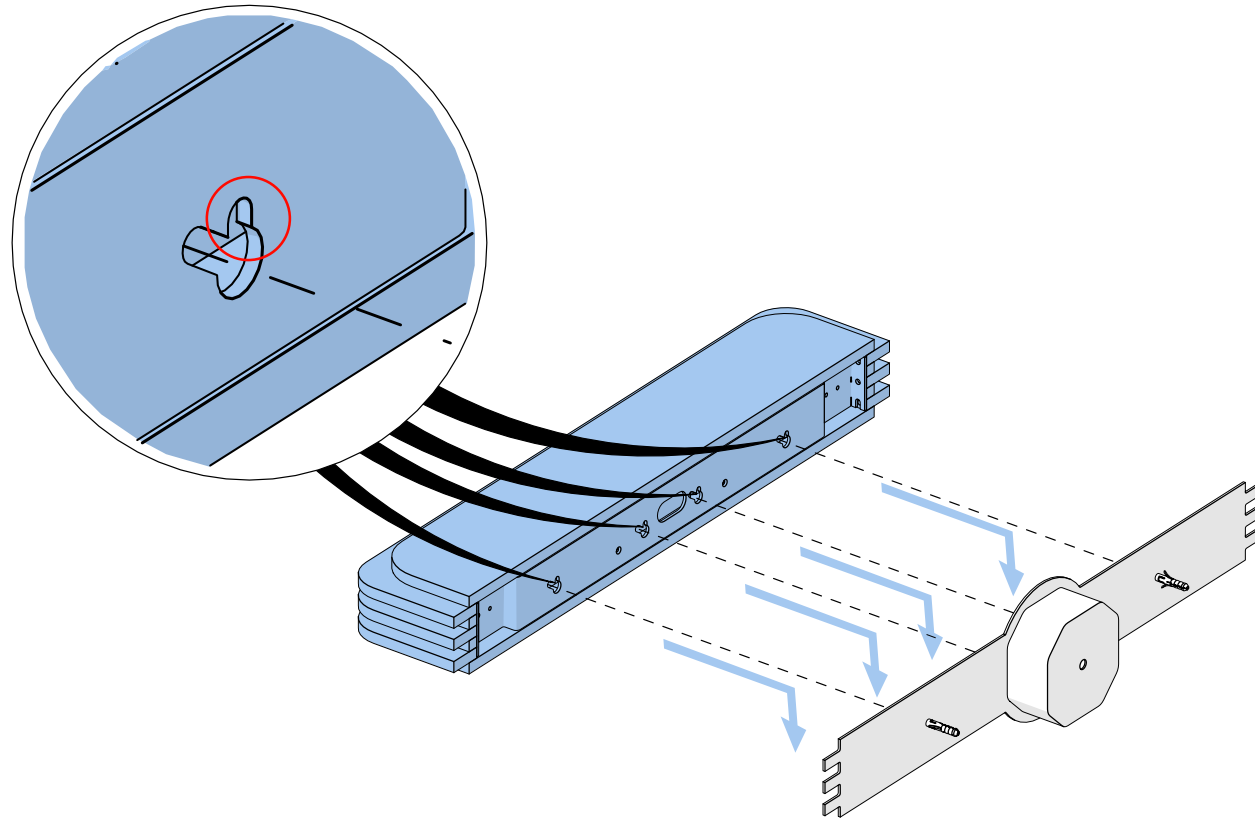

TOAST 570

HORIZONTAL MOUNTING

WLTT570RC

SCONCE

Design by Yves Macheret

In the case of inappropriate ceiling/wall type screws shown on this notice are for reference only. USE YOUR OWN

THE VISUALS SHOULD BE USED FOR THE FOLLOWING REFERENCES :

WLTT570RC

ANY HELP ?

support@entrelacs-creation.fr

WHATSAPP

INSTALLATION INSTRUCTIONS

01-27-2026

ENTRELACS