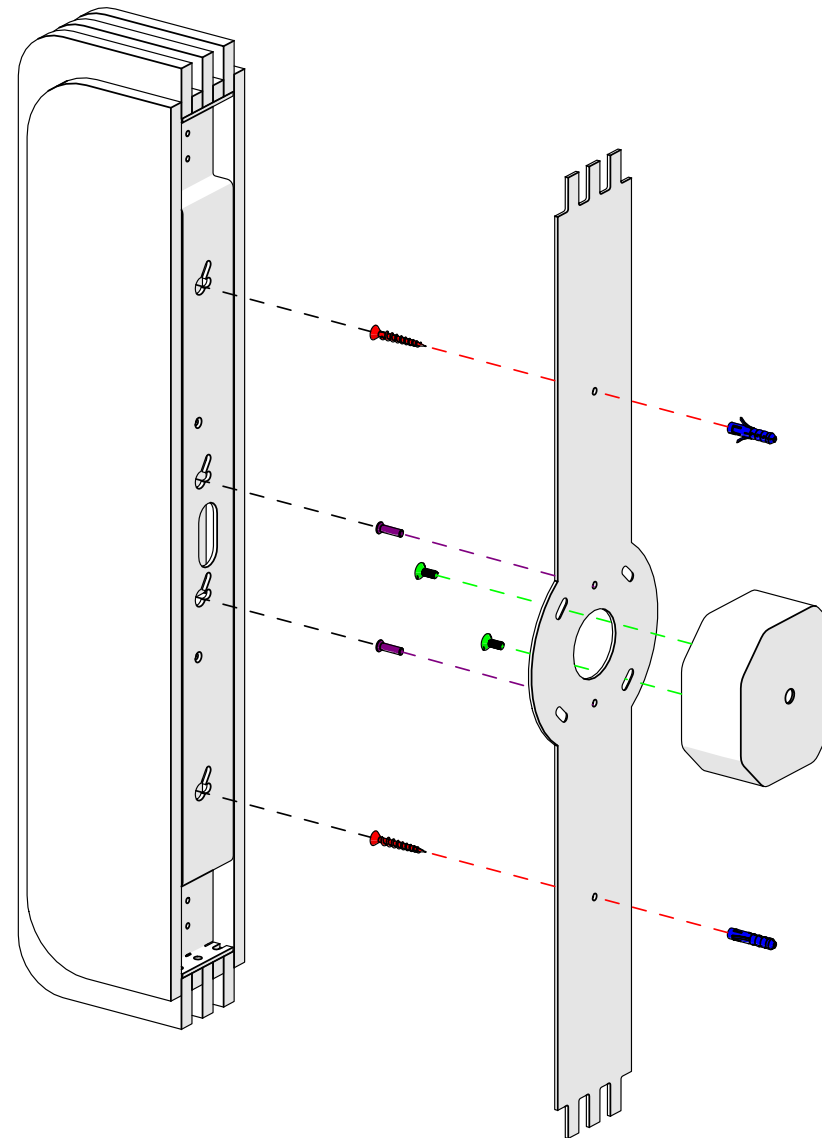

# TOAST 570 VERTICAL MOUNTING

WLTT570RC

SCONCE

Design by Yves Macheret

 In the case of inappropriate ceiling/wall type screws shown on this notice are for reference only. USE YOUR OWN

ASSEMBLY VIEW

01-27-2026