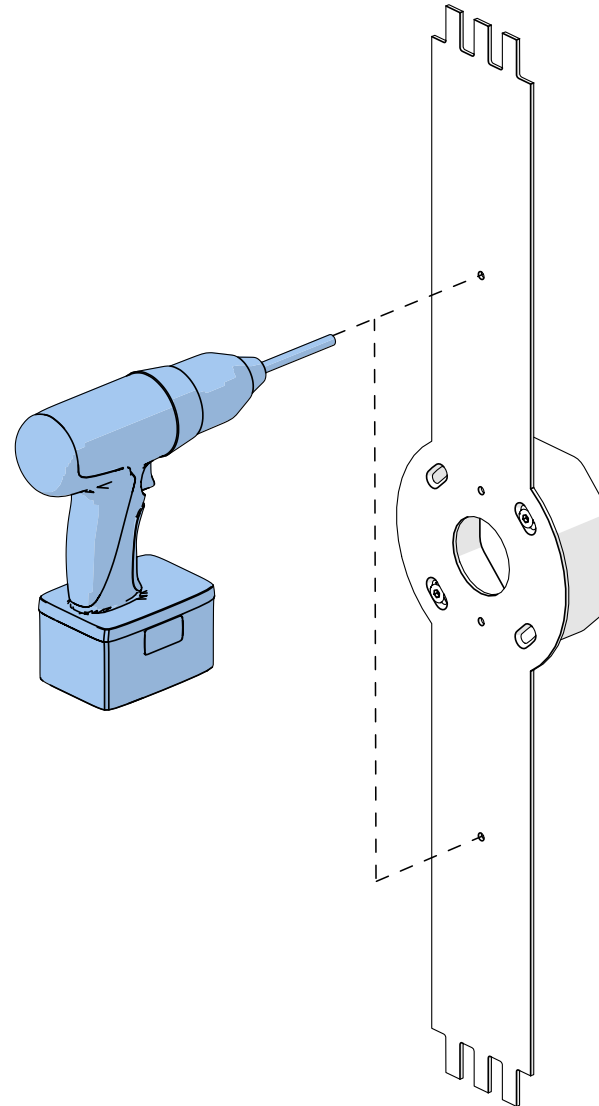

TOAST 570 VERTICAL MOUNTING

WLTT570RC

SCONCE

Design by Yves Macheret

In the case of inappropriate ceiling/wall type screws shown on this notice are for reference only. USE YOUR OWN

THE VISUALS SHOULD BE USED FOR THE FOLLOWING REFERENCES :

WLTT570RC

ANY HELP ?

support@entrelacs-creation.fr

WHATSAPP

INSTALLATION INSTRUCTIONS

01-27-2026

ENTRELACS