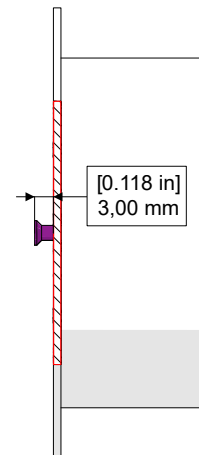

ANY HELP ?

support@entrelacs-creation.fr

WHATSAPP

INSTALLATION INSTRUCTIONS

01-27-2026

ENTRELACS

TOAST 570

HORIZONTAL MOUNTING