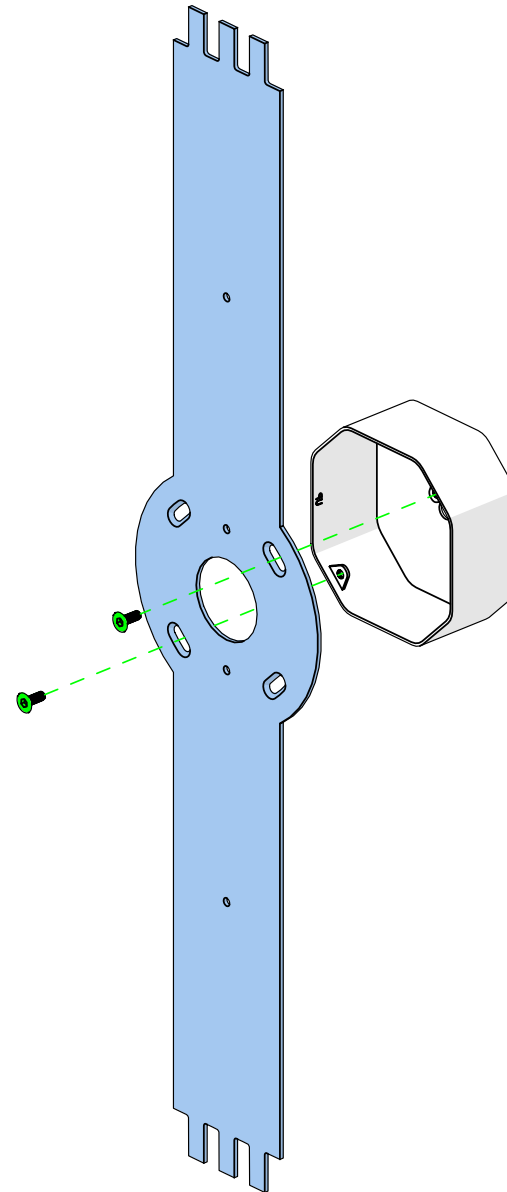

INSTALLATION INSTRUCTIONS

01-27-2026