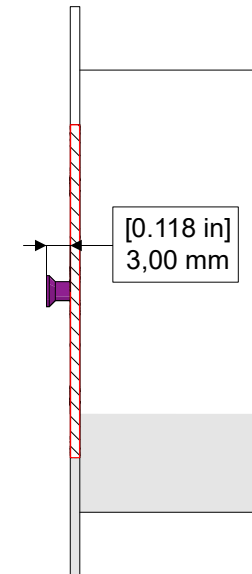

TOAST 570 VERTICAL MOUNTING

WLTT570RC

SCONCE

Design by Yves Macheret

In the case of inappropriate ceiling/wall type screws shown on this notice are for reference only. USE YOUR OWN

THE VISUALS SHOULD BE USED FOR THE FOLLOWING REFERENCES :

WLTT570RC

ANY HELP ?

support@entrelacs-creation.fr

WHATSAPP

INSTALLATION INSTRUCTIONS

01-27-2026

ENTRELACS