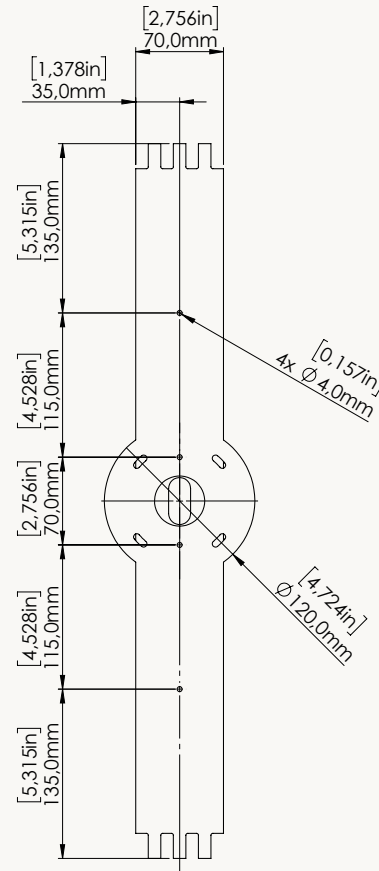

TOAST 570 VERTICAL MOUNTING

WLTT570RC

SCONCE

Design by Yves Macheret

110V
SPECSHEET
01-27-2026

MATERIALS BRASS & ALABASTER

LED SOURCES LED strip 24V

POWER SUPPLY 120 VAC / 50-60Hz

LUMENS 990 Lumens

WATTS 15W

WEIGHT KG [lbs] 7.85 [17.31]

STANDARD

LED	CRI-Ra 95	CE	UL LISTED
Dry location	Class 2	JBOX FITTING	

LED COLORS
NO UPCHARGE

2200K	2500K	2700K*
3000K	3500K	4100K

DIMMING CONTROL

Triac phase cut*	0-10V	Dali

DRIVER POSITION

Inside*	Remote	Remote

*Standard setting

finishes

BRONZE PATINAS

FNRB RAW BRONZE	FNMB MEDIUM BRONZE	FNBK BLACK BRONZE

SPECIAL UPCHARGE

FNBN BRUSHED NICKEL	CUSTOM FINISHING UPON REQUEST

ALABASTER TYPE

WHITE VEIN	BROWN VEIN

ENTRELACS