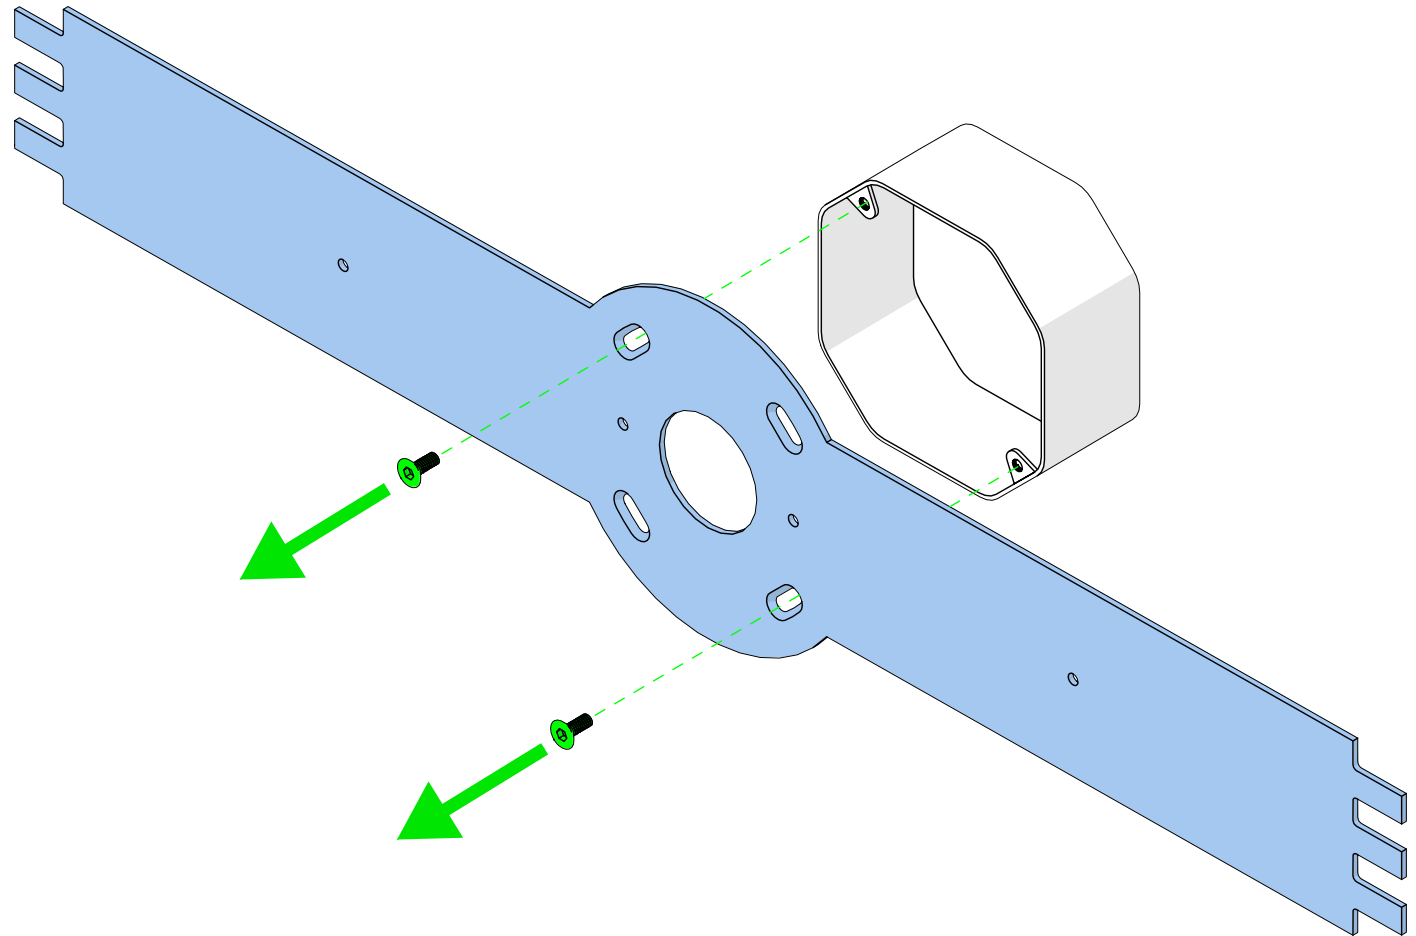

HORIZONTAL MOUNTING

WLTT570RC

SCONCE

Design by Yves Macheret

 In the case of inappropriate ceiling/wall type screws shown on this notice are for reference only. USE YOUR OWN

INSTALLATION INSTRUCTIONS

01-27-2026