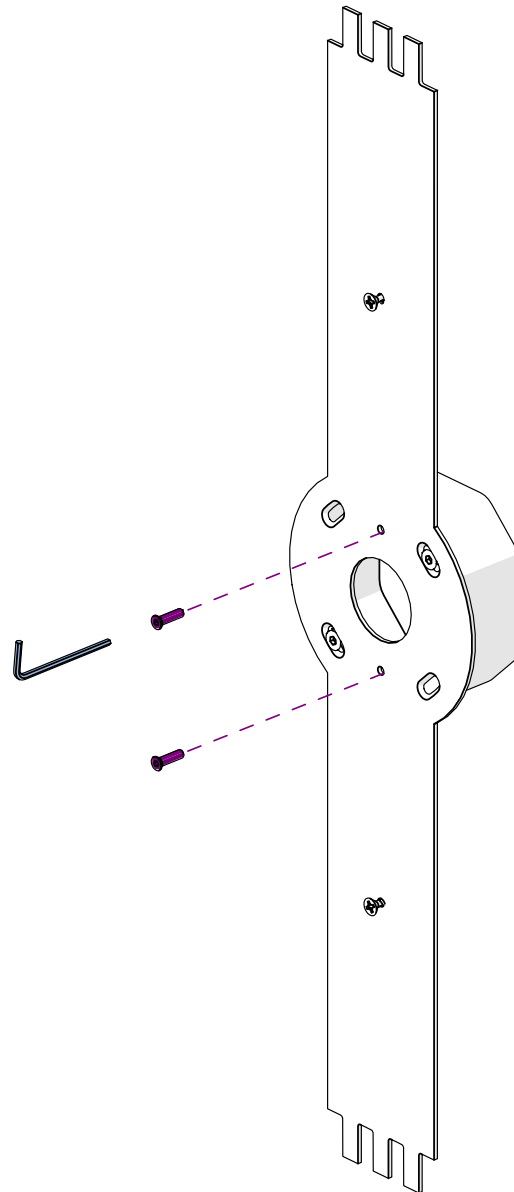

TOAST 570 VERTICAL MOUNTING

WLTT570RC

SCONCE

Design by Yves Macheret

In the case of inappropriate ceiling/wall type screws shown on this notice are for reference only. USE YOUR OWN

THE VISUALS SHOULD BE USED FOR THE FOLLOWING REFERENCES :

WLTT570RC

ANY HELP ?

support@entrelacs-creation.fr

WHATSAPP

INSTALLATION INSTRUCTIONS

01-27-2026

ENTRELACS