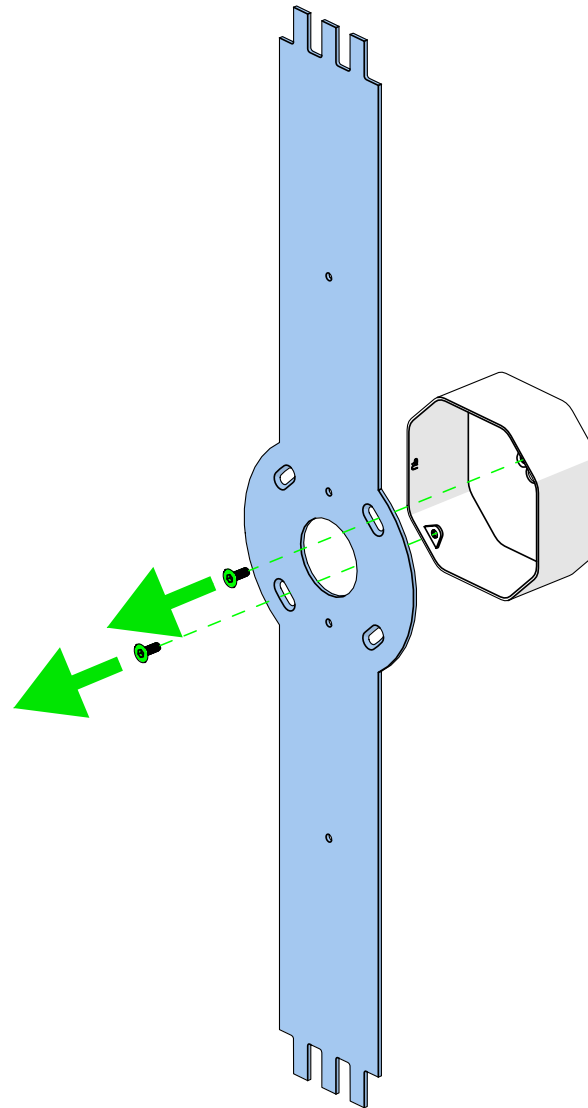

TOAST 570 VERTICAL MOUNTING

WLTT570RC

SCONCE

Design by Yves Macheret

In the case of inappropriate ceiling/wall type screws shown on this notice are for reference only. USE YOUR OWN

THE VISUALS SHOULD BE USED FOR THE FOLLOWING REFERENCES :

WLTT570RC

ANY HELP ?

support@entrelacs-creation.fr

WHATSAPP

INSTALLATION INSTRUCTIONS

01-27-2026

ENTRELACS