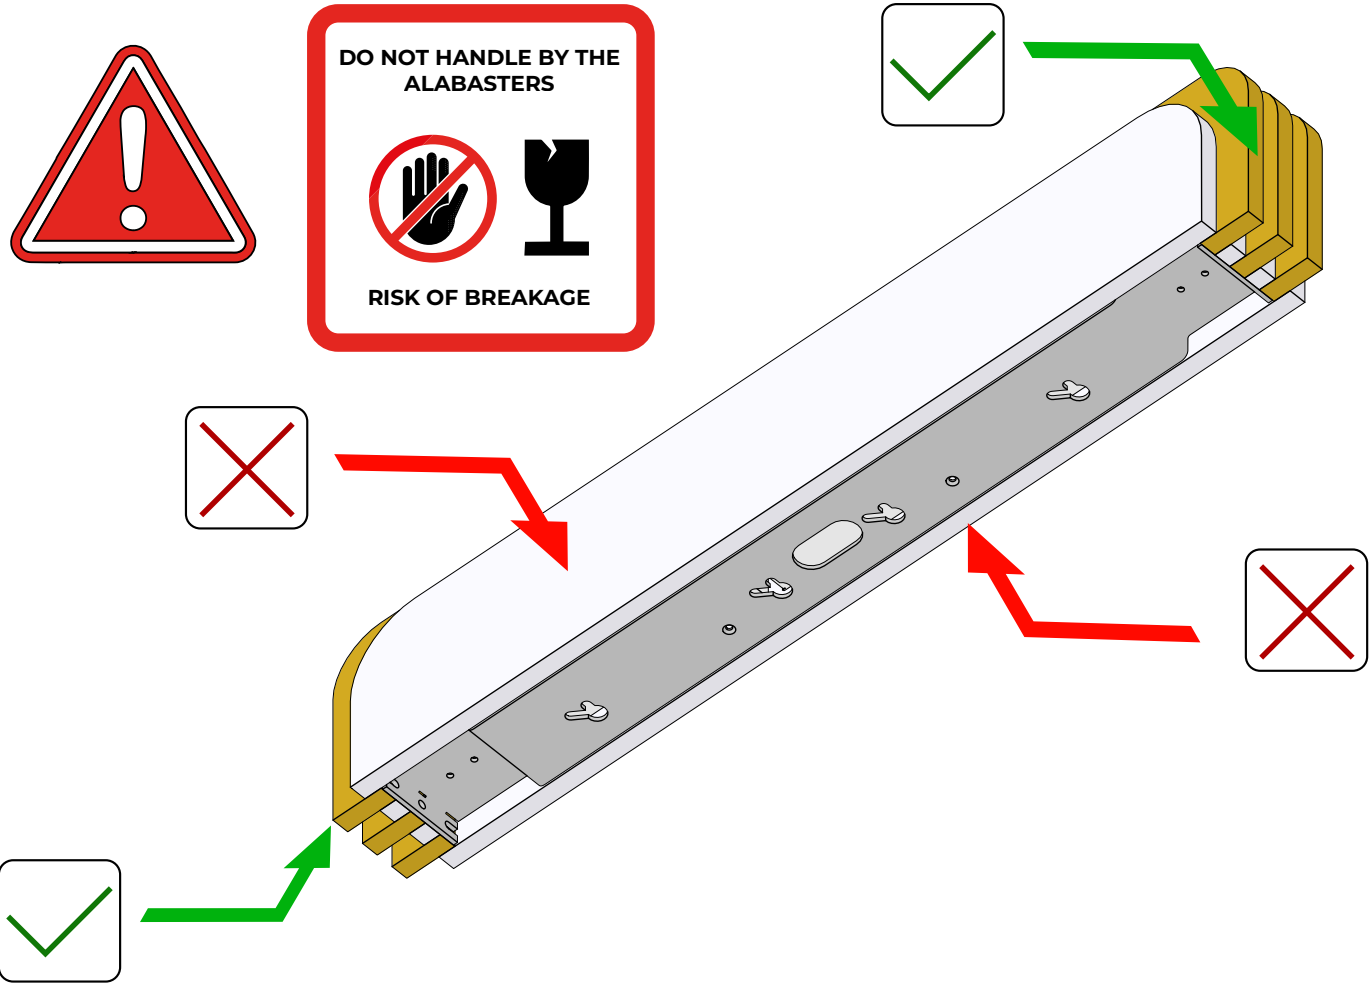

TOAST 570

WLTT570RC

SCONCE

Design by Yves Macheret

In the case of inappropriate ceiling/wall type screws shown on this notice are for reference only. USE YOUR OWN

THE VISUALS SHOULD BE USED FOR THE FOLLOWING REFERENCES :

WLTT570RC

ANY HELP ?

support@entrelacs-creation.fr

WHATSAPP