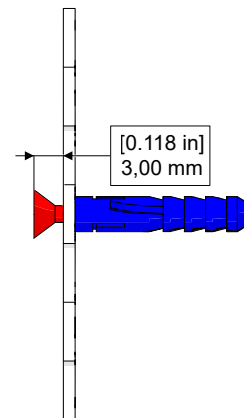

TOAST 570

HORIZONTAL MOUNTING

WLTT570RC

SCONCE

Design by Yves Macheret

In the case of inappropriate ceiling/wall type screws shown on this notice are for reference only. USE YOUR OWN

INSTALLATION INSTRUCTIONS

01-27-2026

THE VISUALS SHOULD BE USED FOR THE FOLLOWING REFERENCES :

WLTT570RC

ANY HELP ?

support@entrelacs-creation.fr

WHATSAPP

ENTRELACS