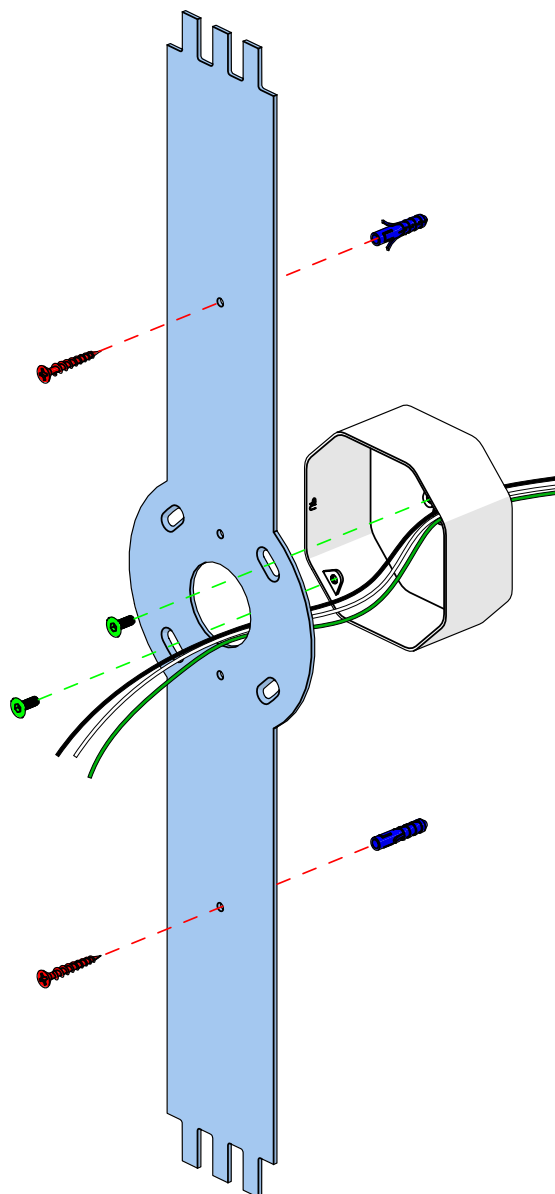

TOAST 570 VERTICAL MOUNTING

WLTT570RC

SCONCE

Design by Yves Macheret

In the case of inappropriate ceiling/wall type screws shown on this notice are for reference only. USE YOUR OWN

THE VISUALS SHOULD BE USED FOR THE FOLLOWING REFERENCES :

WLTT570RC

ANY HELP ?

support@entrelacs-creation.fr

WHATSAPP

INSTALLATION INSTRUCTIONS

01-27-2026

ENTRELACS