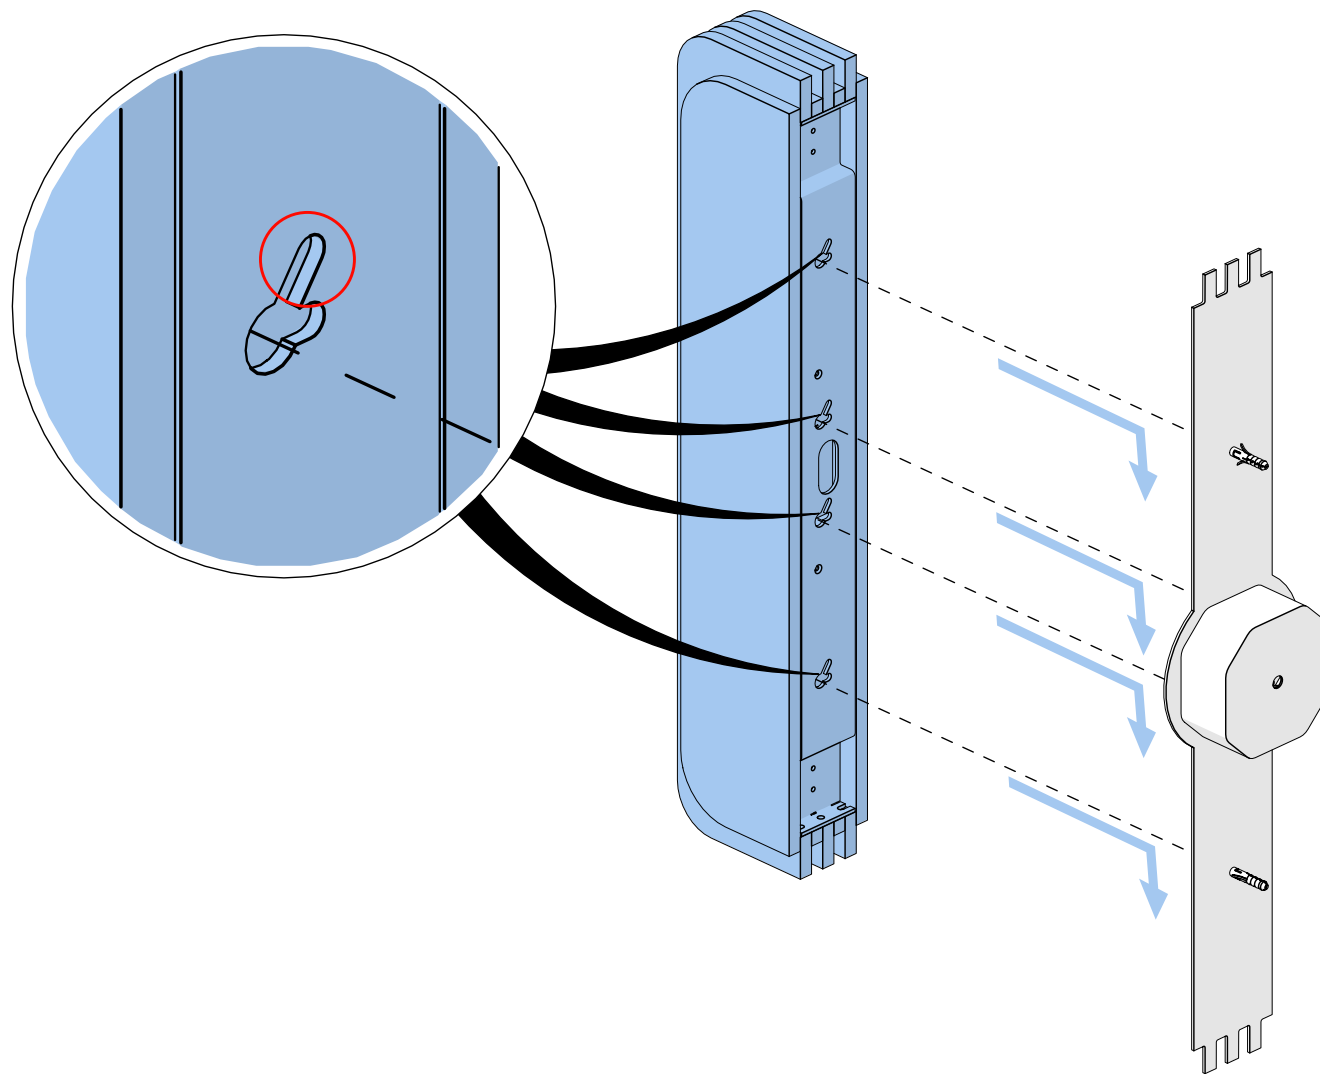

TOAST 570 VERTICAL MOUNTING

WLTT570RC

SCONCE

Design by Yves Macheret

In the case of inappropriate ceiling/wall type screws shown on this notice are for reference only. USE YOUR OWN

THE VISUALS SHOULD BE USED FOR THE FOLLOWING REFERENCES :

WLTT570RC

ANY HELP ?

support@entrelacs-creation.fr

WHATSAPP

INSTALLATION INSTRUCTIONS

01-27-2026

ENTRELACS