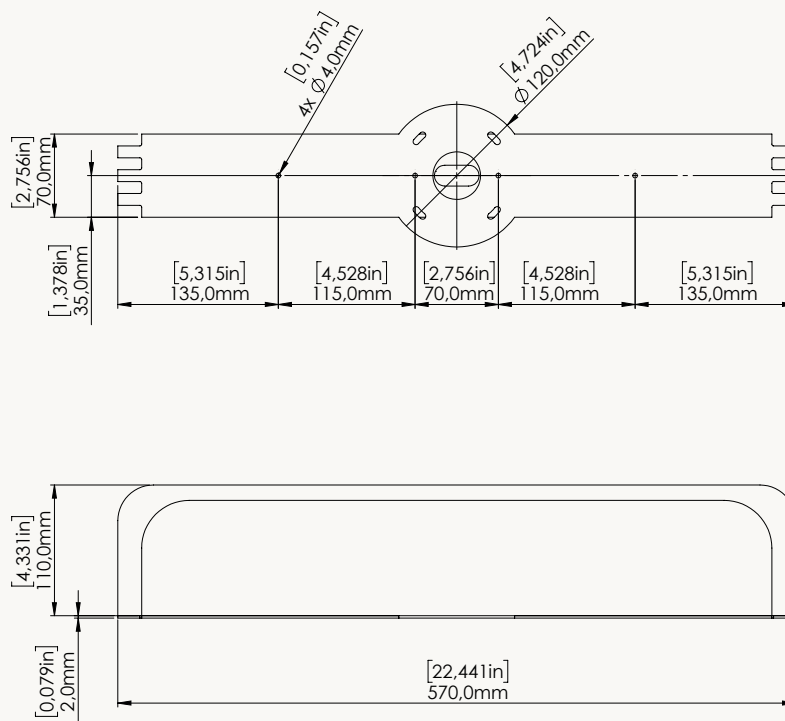

TOAST 570 HORIZONTAL MOUNTING

WLTT570RC

SCONCE

Design by Yves Macheret

110V
SPECSHEET
01-27-2026

MATERIALS BRASS & ALABASTER

LED SOURCES LED strip 24V

POWER SUPPLY 120 VAC / 50-60Hz

LUMENS 990 Lumens

WATTS 15W

WEIGHT KG [lbs] 7.85 [17.31]

STANDARD

LED	CRI-Ra 95	CE	UL LISTED
Dry location	Class 2	JBOX FITTING	

LED COLORS
NO UPCHARGE

2200K	2500K	2700K*
3000K	3500K	4100K

DIMMING CONTROL

Triac phase cut*	0-10V	Dali

DRIVER POSITION

Inside*	Remote	Remote

*Standard setting