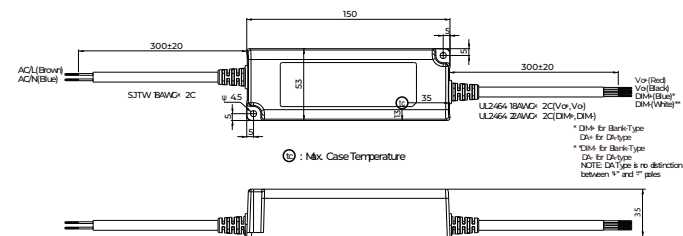

PWM-60-24DA

MANUFACTURER	MEAN WELL
MODEL NUMBER	PWM-60-24DA
AC INPUT	100 - 240VAC - 0.8A - 50/60Hz
DC OUTPUT	24V (CONSTANT VOLTAGE)
WATTS	60W
EFFICIENCY	>89%
POWER FACTOR	>0.92
CASE TC	85°C MAX
PROTECTION	INPUT / OUTPUT
STORAGE	-40°C / 80°C
HUMIDITY	20-95% RH MAX
IP RATING	IP67
PROTECTION CLASS	Class 2 Power Supply
DIMMING	Dali