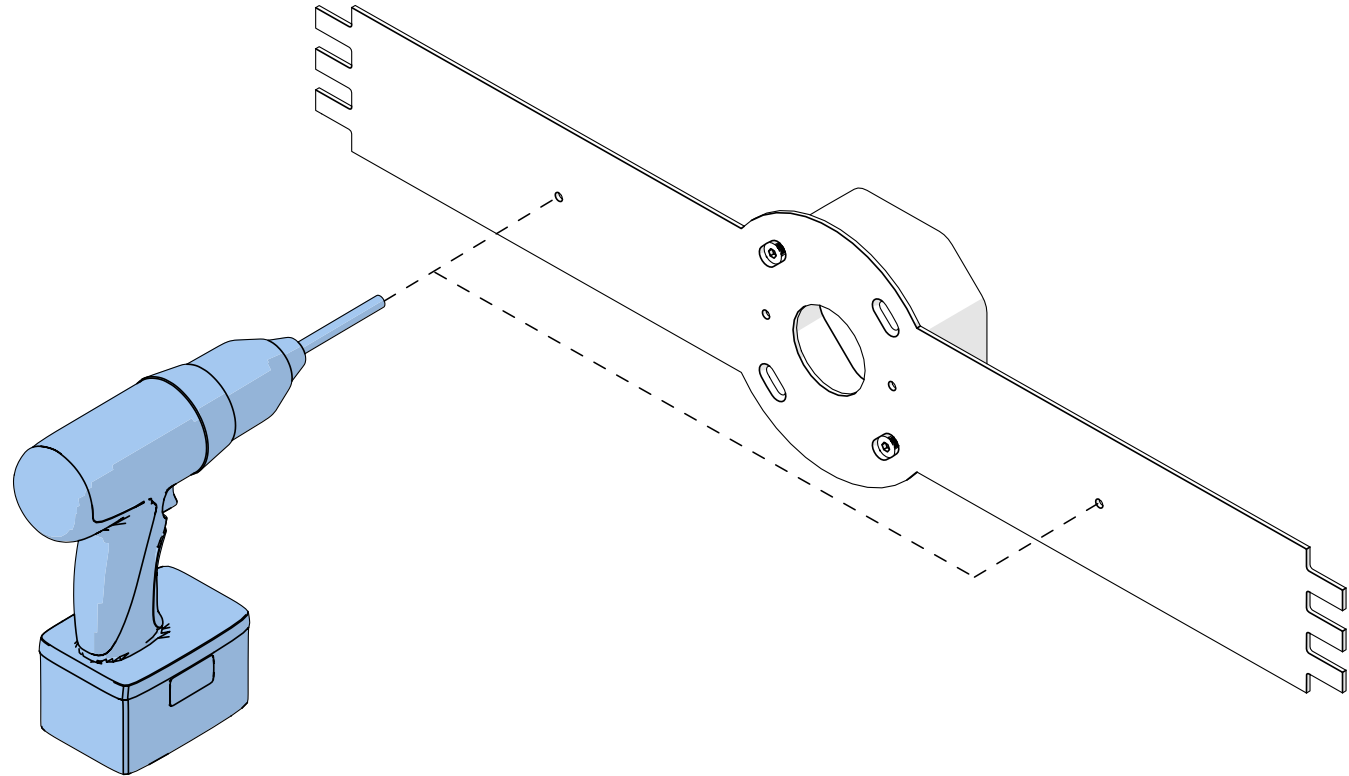

TOAST 570

HORIZONTAL MOUNTING

WLTT570RC

SCONCE

Design by Yves Macheret

In the case of inappropriate ceiling/wall type screws shown on this notice are for reference only. USE YOUR OWN

INSTALLATION INSTRUCTIONS

01-27-2026

THE VISUALS SHOULD BE USED FOR THE FOLLOWING REFERENCES :

WLTT570RC

ANY HELP ?

support@entrelacs-creation.fr

WHATSAPP

ENTRELACS