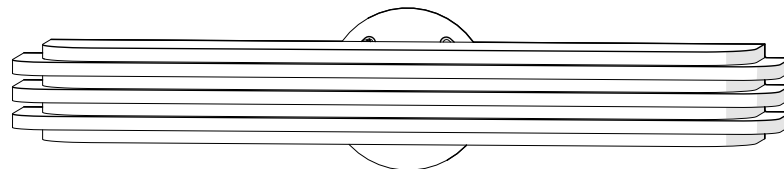

INSTALLATION INSTRUCTIONS

01-27-2026