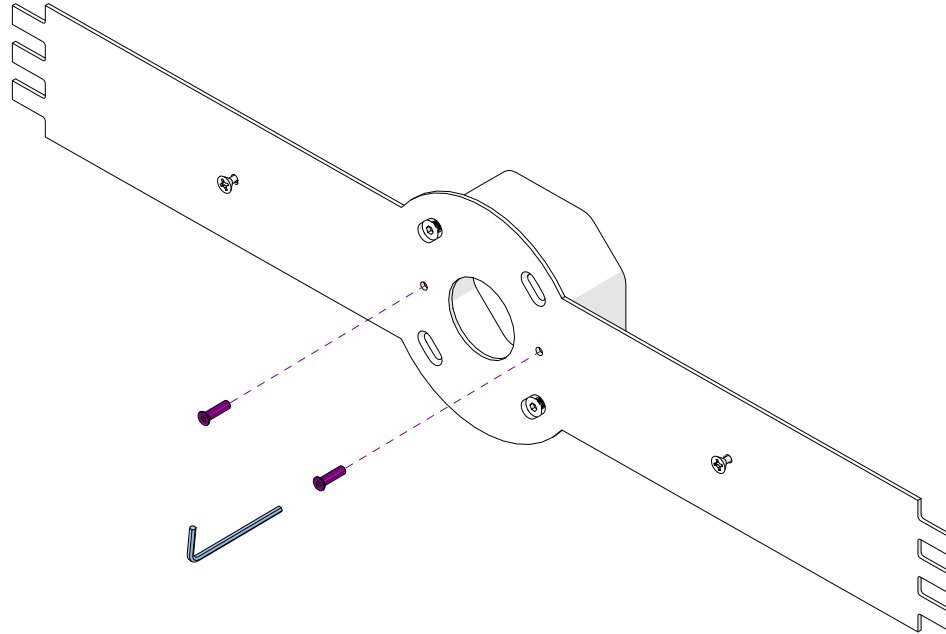

ANY HELP ?

support@entrelacs-creation.fr

WHATSAPP

INSTALLATION INSTRUCTIONS

01-27-2026

ENTRELACS

TOAST 570

HORIZONTAL MOUNTING