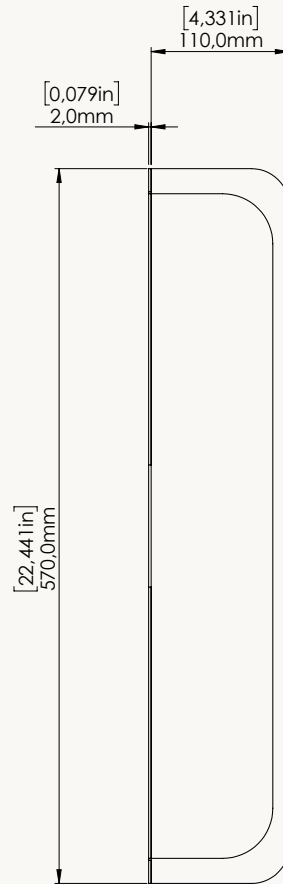

TOAST 570 VERTICAL MOUNTING

WLTT570RC

SCONCE

Design by Yves Macheret

110V
SPECSHEET
01-27-2026

MATERIALS BRASS & ALABASTER

LED SOURCES LED strip 24V

POWER SUPPLY 120 VAC / 50-60Hz

LUMENS 990 Lumens

WATTS 15W

WEIGHT KG [lbs] 7.85 [17.31]

STANDARD

LED	CRI-Ra 95	CE	UL LISTED
Dry location	Class 2	JBOX FITTING	

LED COLORS
NO UPCHARGE

2200K	2500K	2700K*
3000K	3500K	4100K

DIMMING CONTROL

Triac phase cut*	0-10V	Dali

DRIVER POSITION

Inside*	Remote	Remote

*Standard setting

finishes

BRONZE PATINAS

FNRB RAW BRONZE	FNMB MEDIUM BRONZE	FNBK BLACK BRONZE

SPECIAL UPCHARGE

FNBN BRUSHED NICKEL	CUSTOM FINISHING UPON REQUEST

ALABASTER TYPE

WHITE VEIN	BROWN VEIN

ENTRELACS