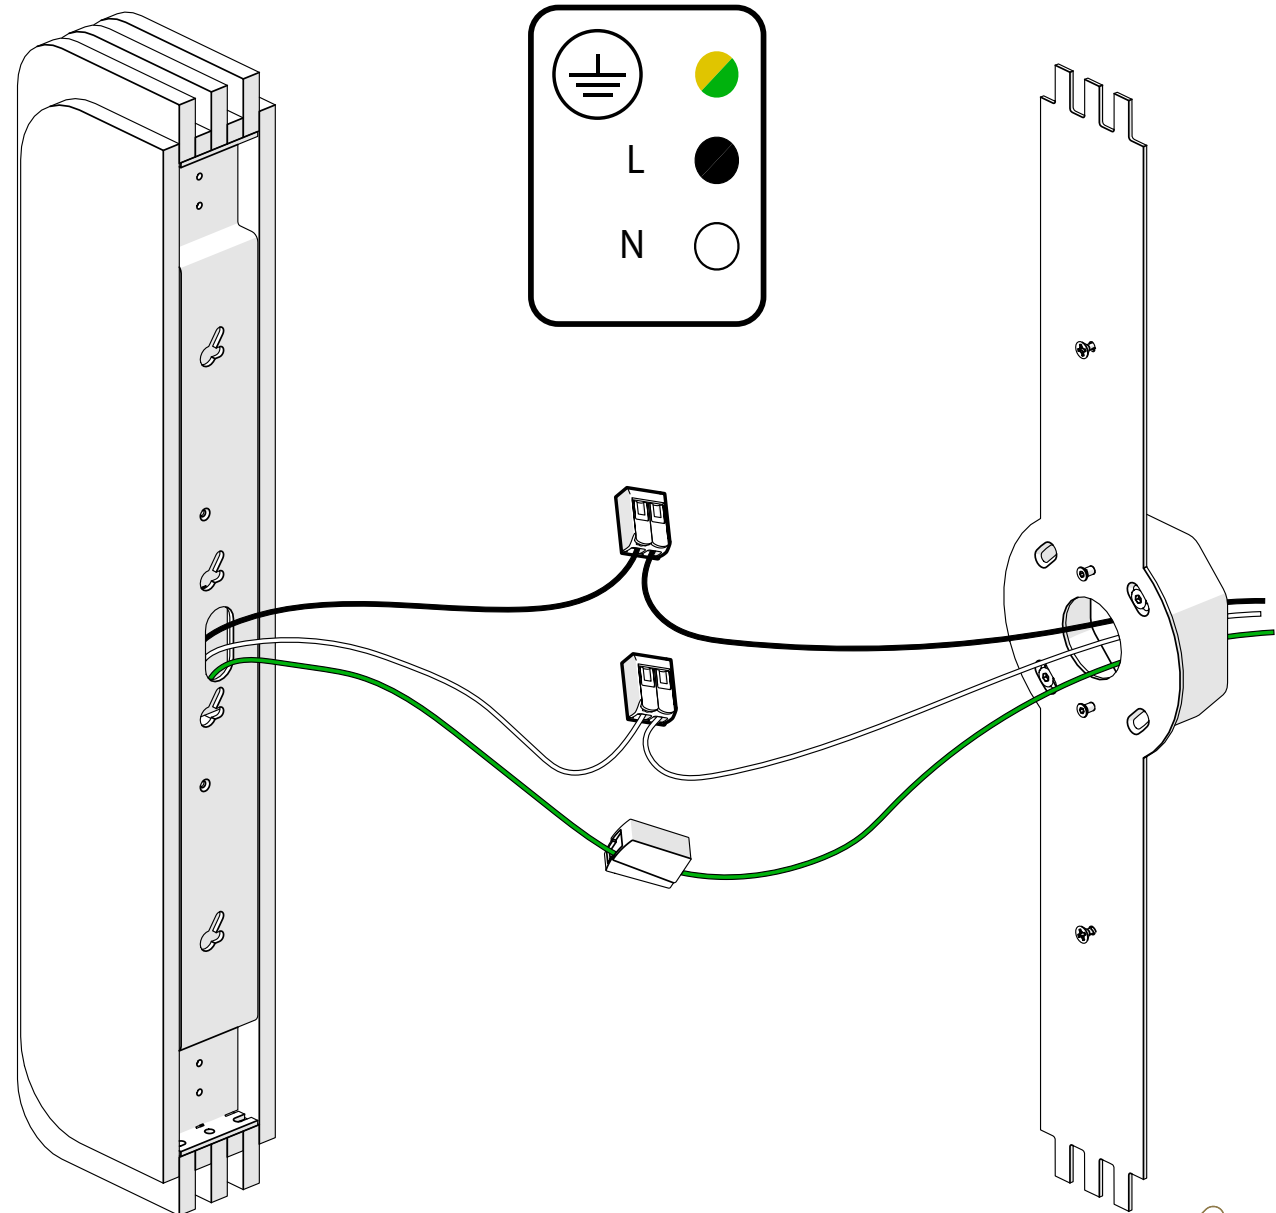

TOAST 570 VERTICAL MOUNTING

WLTT570RC

SCONCE

Design by Yves Macheret

In the case of inappropriate ceiling/wall type screws shown on this notice are for reference only. USE YOUR OWN

THE VISUALS SHOULD BE USED FOR THE FOLLOWING REFERENCES :

WLTT570RC

ANY HELP ?

support@entrelacs-creation.fr

WHATSAPP

INSTALLATION INSTRUCTIONS

01-27-2026

ENTRELACS