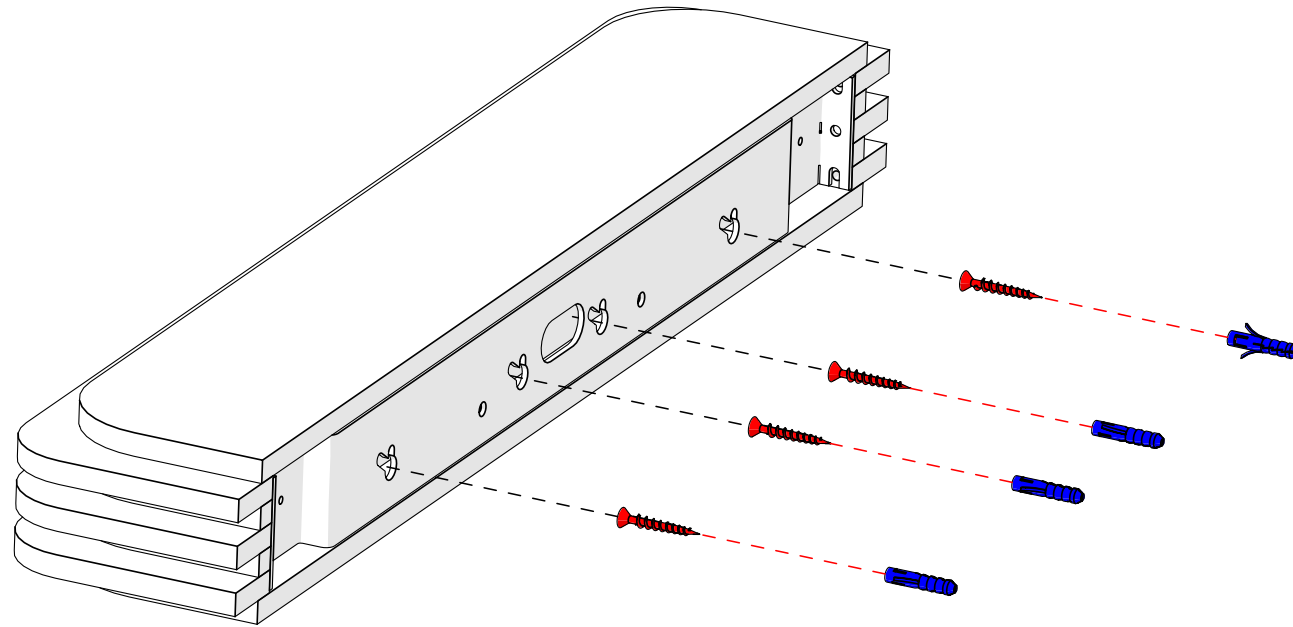

TOAST 570

HORIZONTAL MOUNTING

WLTT570RC

SCONCE

Design by Yves Macheret

In the case of inappropriate ceiling/wall type screws shown on this notice are for reference only. USE YOUR OWN

ASSEMBLY VIEW

27/01/2026

THE VISUALS SHOULD BE USED FOR THE FOLLOWING REFERENCES :

WLTT570RC

ANY HELP ?

support@entrelacs-creation.fr

WHATSAPP

ENTRELACS