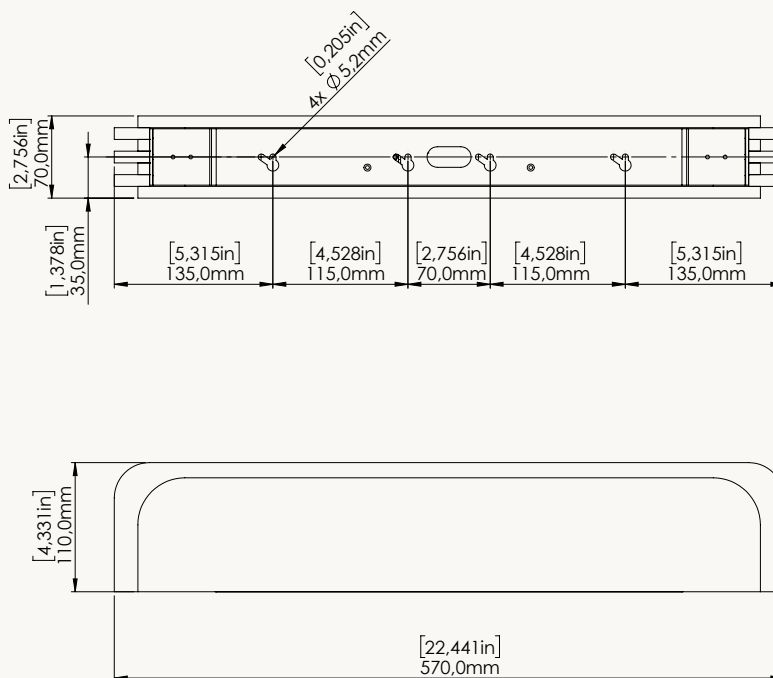

TOAST 570 *HORIZONTAL MOUNTING*

WLTT570RC

SCONCE

Design by Yves Macheret

220V
SPECSHEET
27/01/2026

MATERIALS **BRASS & ALABASTER**

LED SOURCES **LED strip 24V**

POWER SUPPLY **220-240V / 50-60Hz**

LUMENS **990 Lumens**

WATTS **21W**

WEIGHT KG [lbs] **7.85 [17.31]**

STANDARD

LED	CRI-Ra 95	CE	⊕
IP20			

LED COLORS
NO UPCHARGE

2200K	2500K	2700K*
3000K	3500K	4100K

DIMMING CONTROL

Triac phase cut*	0-10V	Dali

DRIVER POSITION

Inside*	Remote	Remote

*Standard setting

finishes

BRONZE PATINAS

FNRB RAW BRONZE	FNMB MEDIUM BRONZE	FNBK BLACK BRONZE

SPECIAL
UPCHARGE

FBNB BRUSHED NICKEL	CUSTOM FINISHING UPON REQUEST

ALABASTER TYPE

WHITE VEIN	BROWN VEIN

ENTRELACS