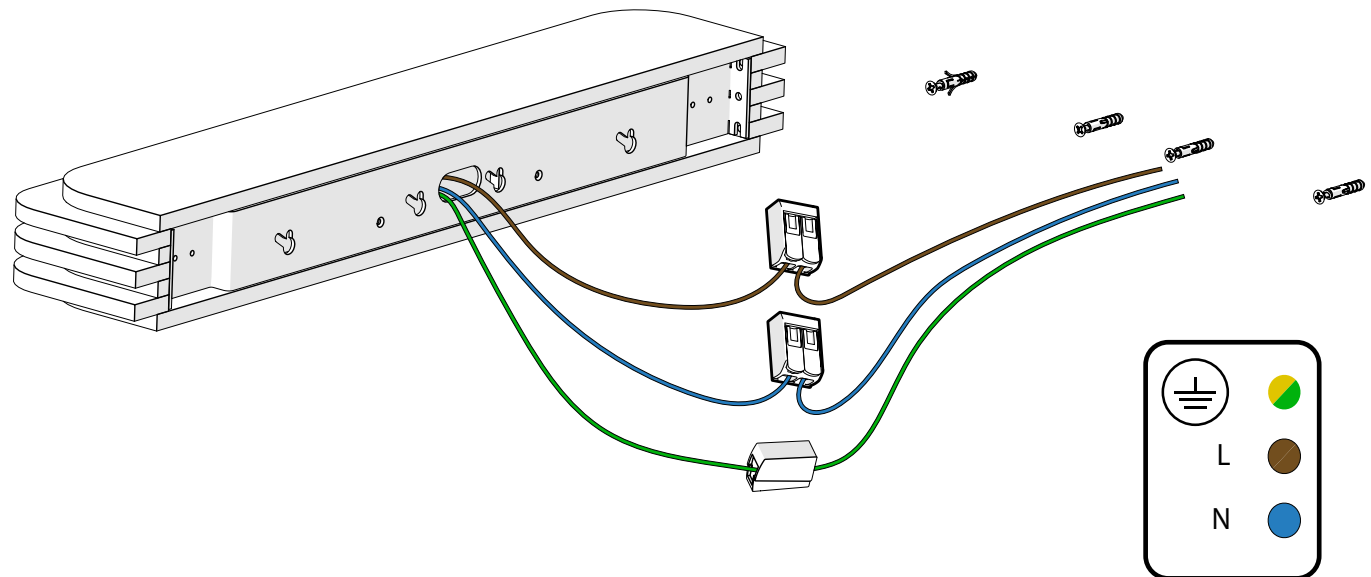

TOAST 570

HORIZONTAL MOUNTING

WLTT570RC

SCONCE

Design by Yves Macheret

In the case of inappropriate ceiling/wall type screws shown on this notice are for reference only. USE YOUR OWN

INSTALLATION INSTRUCTIONS

27/01/2026

THE VISUALS SHOULD BE USED FOR THE FOLLOWING REFERENCES :

WLTT570RC

ANY HELP ?

support@entrelacs-creation.fr

WHATSAPP