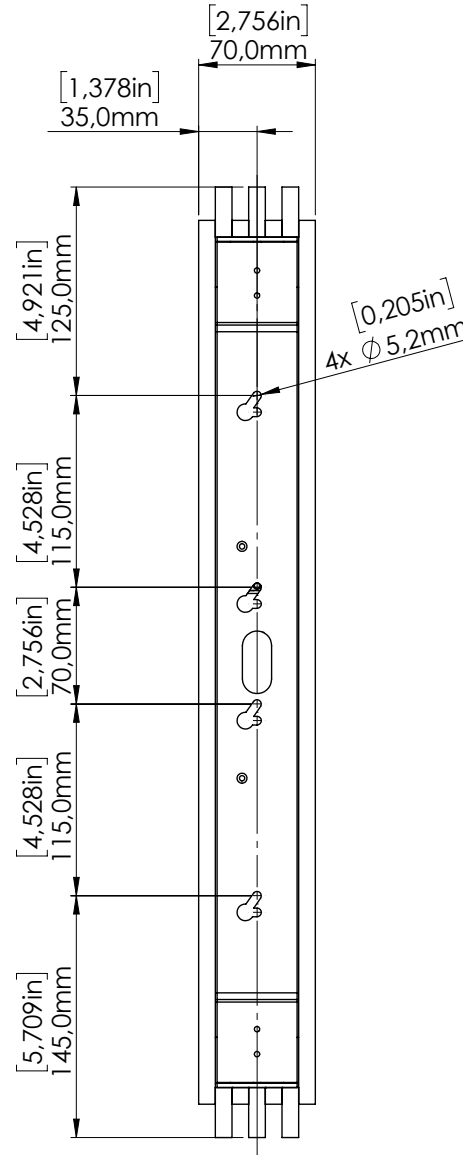

WLTT570RC

ANY HELP ?

support@entrelacs-creation.fr

WHATSAPP

INSTALLATION INSTRUCTIONS

27/01/2026

TOAST 570 VERTICAL MOUNTING

WLTT570RC