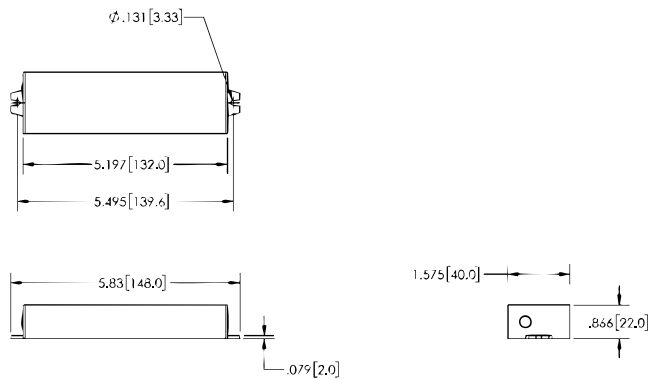

DS40W24VLI2UD

MANUFACTURER	LTF TECHNOLOGY
MODEL NUMBER	DS40W24VLI2UD
AC INPUT	120-277 VAC - 0.4A - 50/60Hz
DC OUTPUT	24V (CONSTANT VOLTAGE)
WATTS	40W
EFFICIENCY	>85%
POWER FACTOR	>0.95
CASE TC	90°C MAX
PROTECTION	INPUT / OUTPUT
STORAGE	-30°C / +90°C
HUMIDITY	95% RH MAX
IP RATING	IP67
PROTECTION CLASS	Class 2 Power Supply
DIMMING	TRIAC , ELV , 0-10V