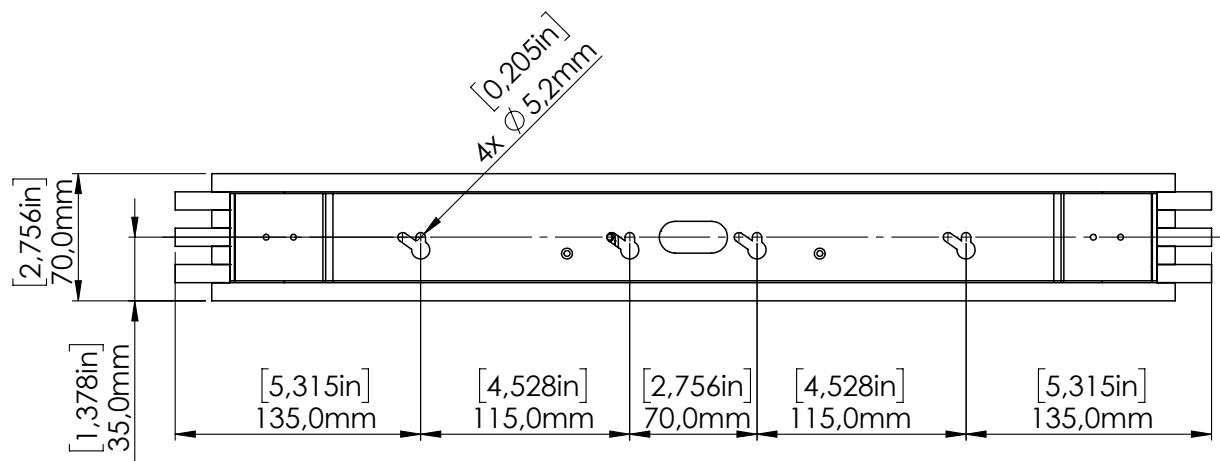

ANY HELP ?

support@entrelacs-creation.fr

WHATSAPP

ENTRELACS