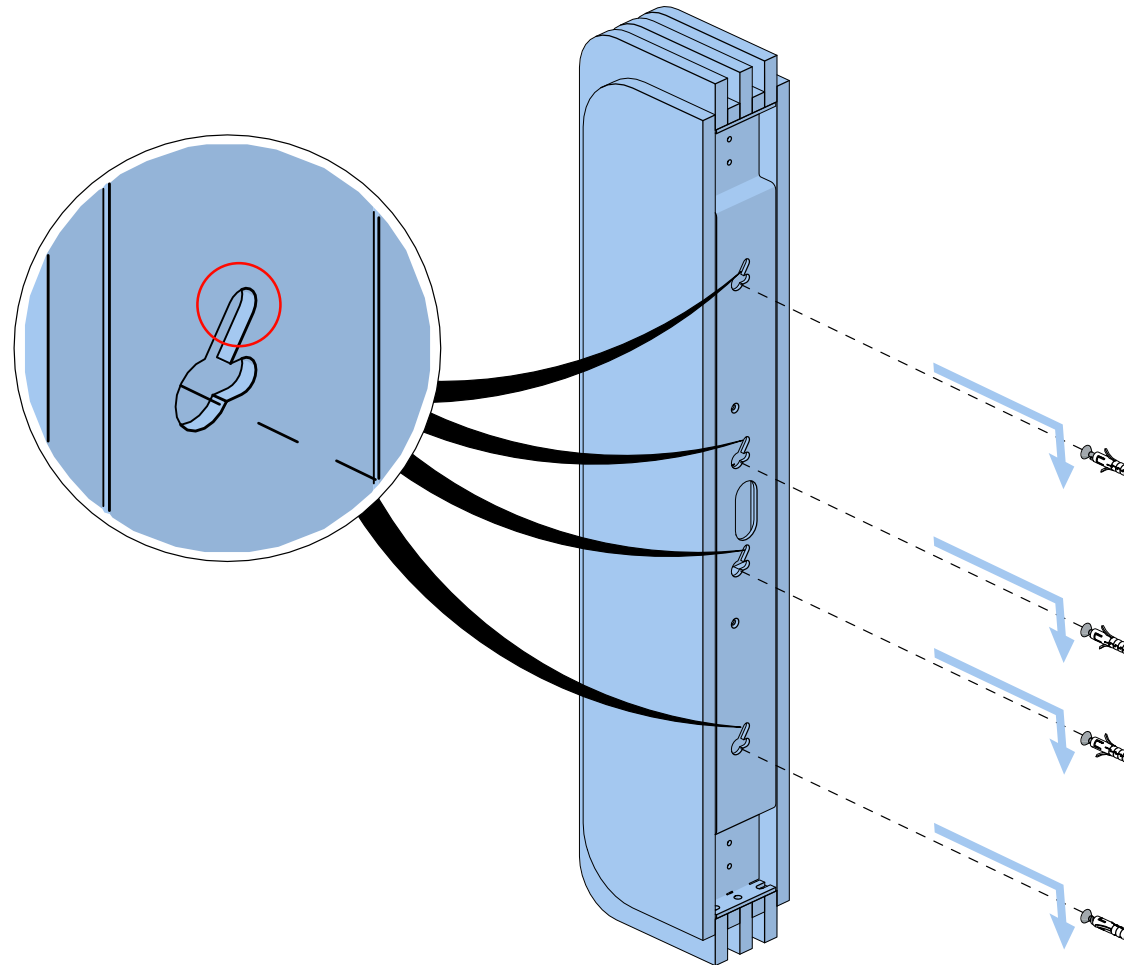

INSTALLATION INSTRUCTIONS

27/01/2026