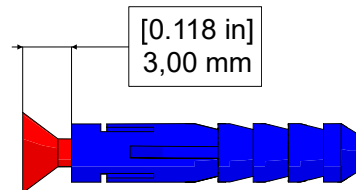

THE VISUALS SHOULD BE USED FOR THE FOLLOWING REFERENCES :

WLTT570RC