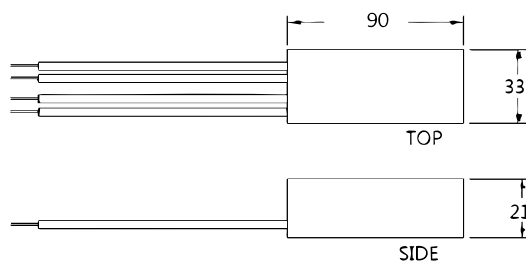

TOAST 570

WLTT570RC

SCONCE

Design by Yves Macheret

220V
SPECSHEET
27/01/2026

DU15W24VLI

MANUFACTURER	LTF TECHNOLOGY
MODEL NUMBER	DU15W24VLI
AC INPUT	220-240 VAC - 0.09A - 50/60Hz
DC OUTPUT	24V (CONSTANT VOLTAGE)
WATTS	15W
EFFICIENCY	>85%
POWER FACTOR	>0.95
CASE TC	90°C MAX
PROTECTION	INPUT / OUTPUT
STORAGE	-30°C / +90°C
HUMIDITY	95% RH MAX
IP RATING	/
PROTECTION CLASS	Class 2 Power Supply
DIMMING	ELV, TRIAC

ENTRELACS