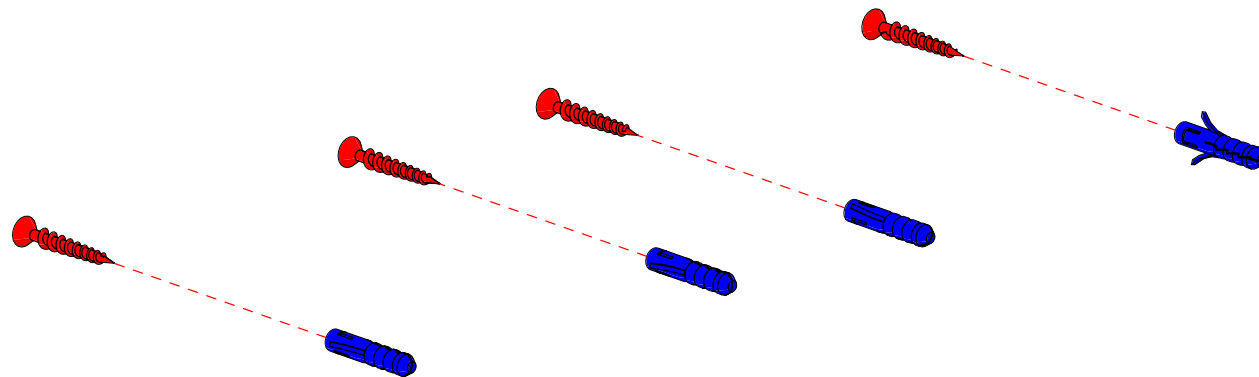

HORIZONTAL MOUNTING

WLTT570RC

SCONCE

Design by Yves Macheret

 In the case of inappropriate ceiling/wall type screws shown on this notice are for reference only. USE YOUR OWN

INSTALLATION INSTRUCTIONS

27/01/2026