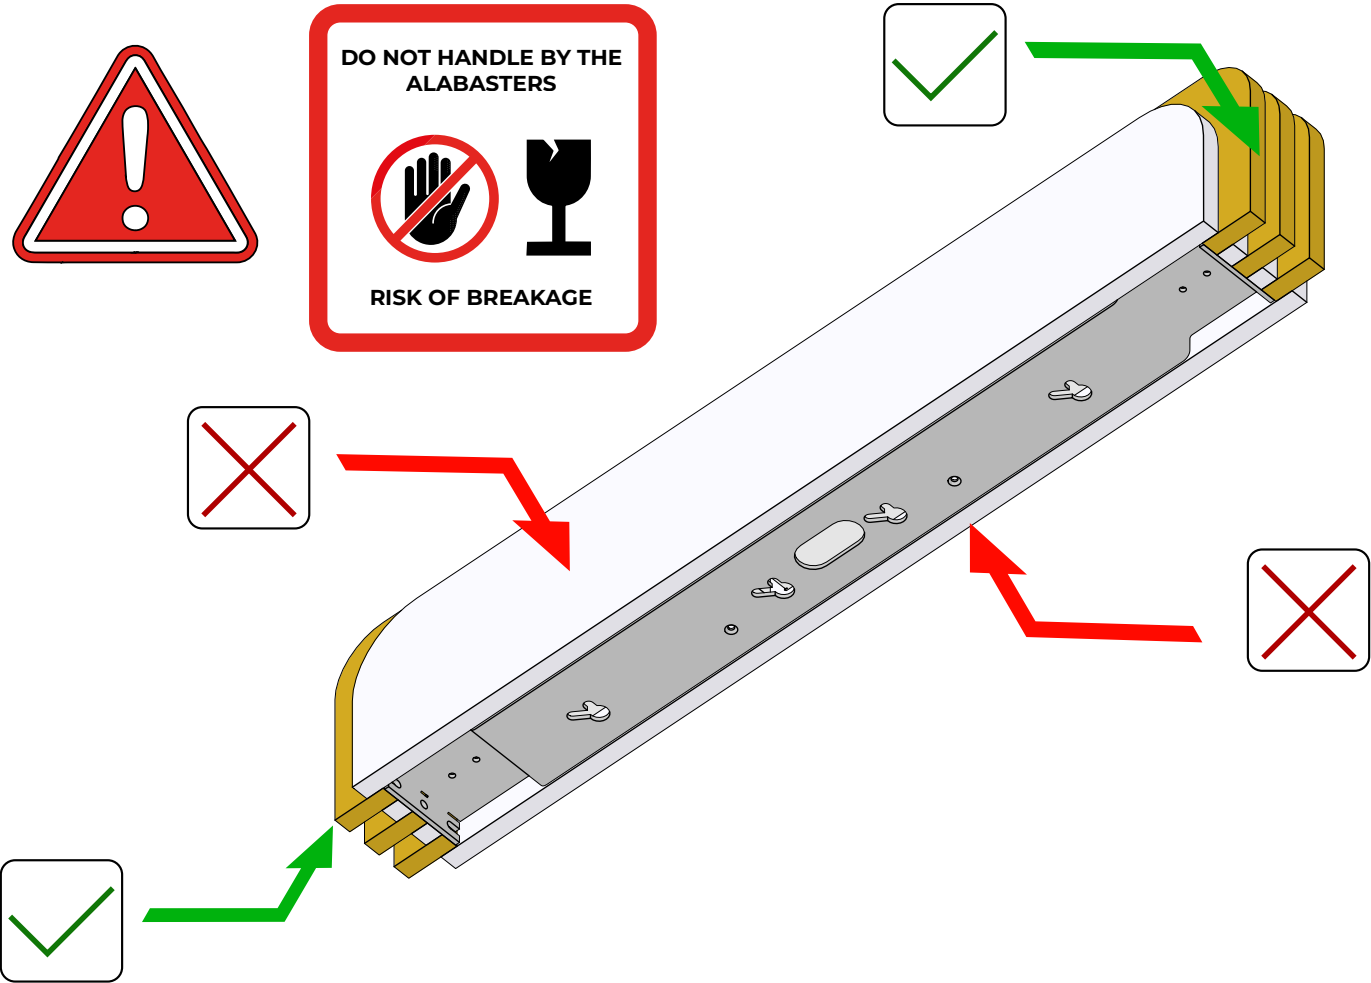

TOAST 570

WLTT570RC

SCONCE

Design by Yves Macheret

In the case of inappropriate ceiling/wall type screws shown on this notice are for reference only. USE YOUR OWN

THE VISUALS SHOULD BE USED FOR THE FOLLOWING REFERENCES :

WLTT570RC

ANY HELP ?

support@entrelacs-creation.fr

WHATSAPP

ENTRELACS