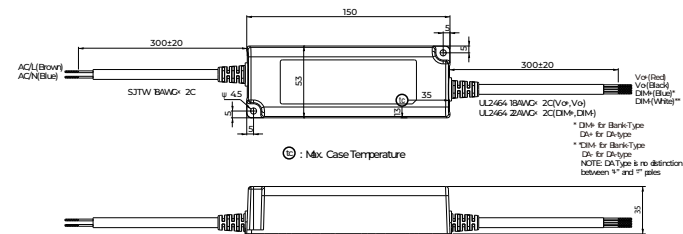

PWM-60-24DA

MANUFACTURER	MEAN WELL
MODEL NUMBER	PWM-60-24DA
AC INPUT	100 - 240VAC - 0.8A - 50/60Hz
DC OUTPUT	24V (CONSTANT VOLTAGE)
WATTS	60W
EFFICIENCY	>89%
POWER FACTOR	>0.92
CASE TC	85°C MAX
PROTECTION	INPUT / OUTPUT
STORAGE	-40°C / 80°C
HUMIDITY	20-95% RH MAX
IP RATING	IP67
PROTECTION CLASS	Class 2 Power Supply
DIMMING	Dali