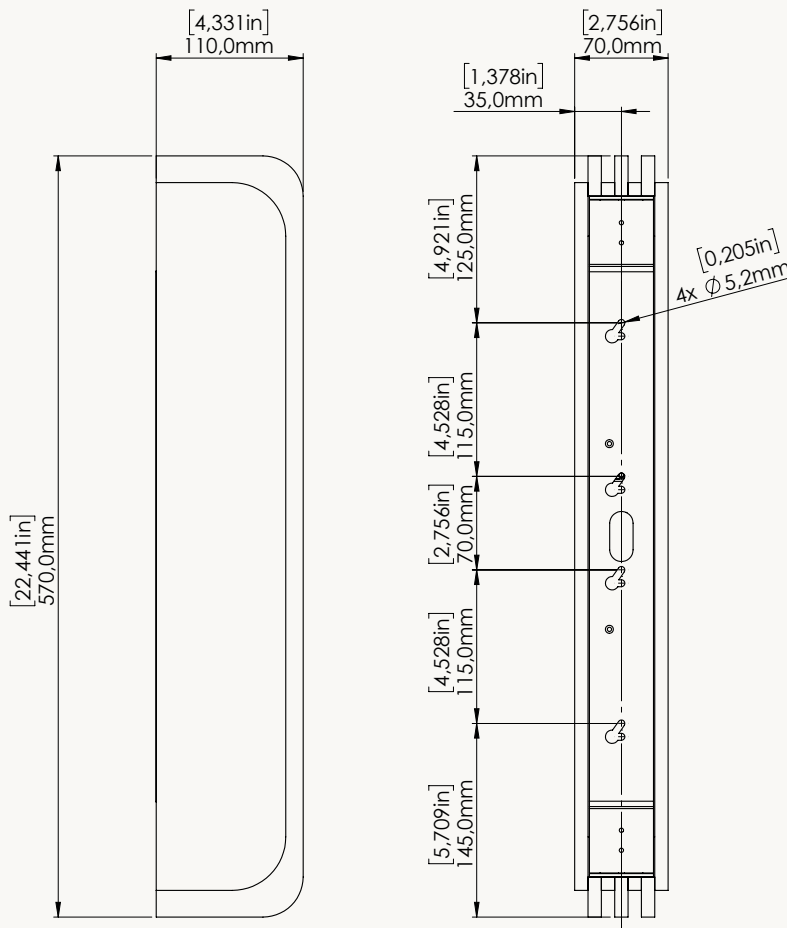

LED COLORS
NO UPCHARGE

DIMMING CONTROL

DRIVER POSITION

*Standard setting