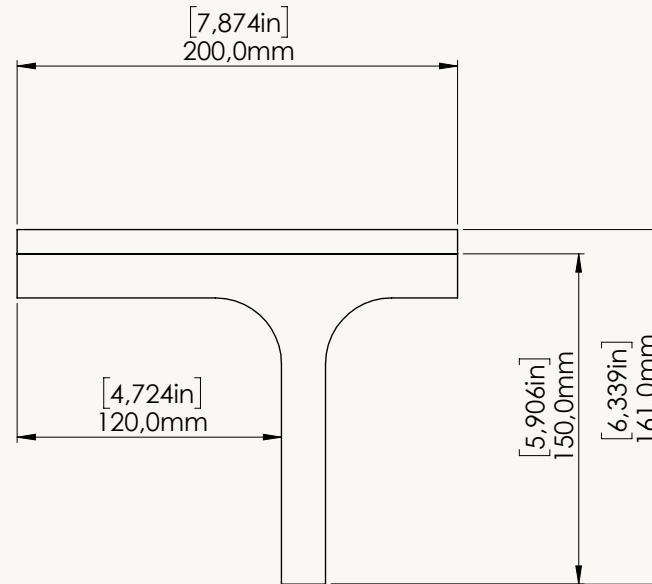

WATTS **12W**

WEIGHT KG [lbs] **3 [6.6]**

STANDARD

LED COLORS  
NO UPCHARGE

DIMMING CONTROL

DRIVER POSITION

\*Standard setting

110V  
SPECSHEET  
09-05-2025