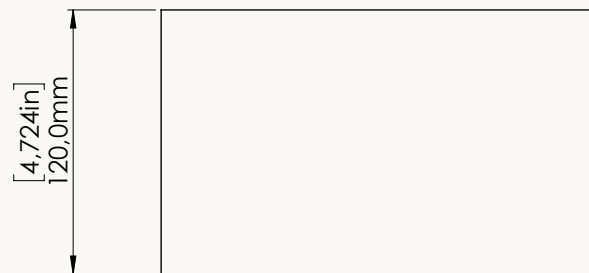

WATTS **12W**

WEIGHT KG [lbs] **3 [6.6]**

STANDARD

LED COLORS  
NO UPCHARGE

DIMMING CONTROL

DRIVER POSITION

\*Standard setting

110V  
SPECSHEET  
09-05-2025