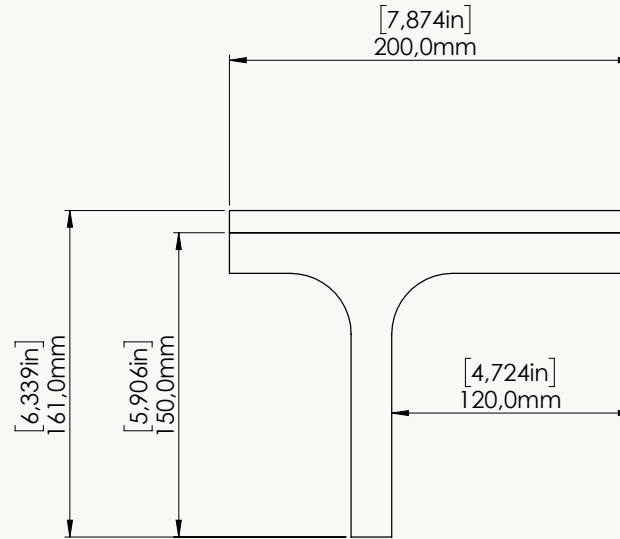

LUMENS **345 Lumens**

WATTS **12W**

WEIGHT KG [lbs] **3 [6.6]**

STANDARD

LED COLORS  
NO UPCHARGE

DIMMING CONTROL

DRIVER POSITION

\*Standard setting