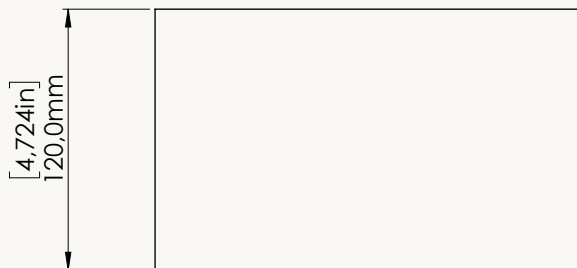

WATTS **6W**

WEIGHT KG [lbs] **3 [6.6]**

STANDARD

LED COLORS  
NO UPCHARGE

DIMMING CONTROL

DRIVER POSITION

\*Standard setting

220V  
SPECSHEET  
05/09/2025