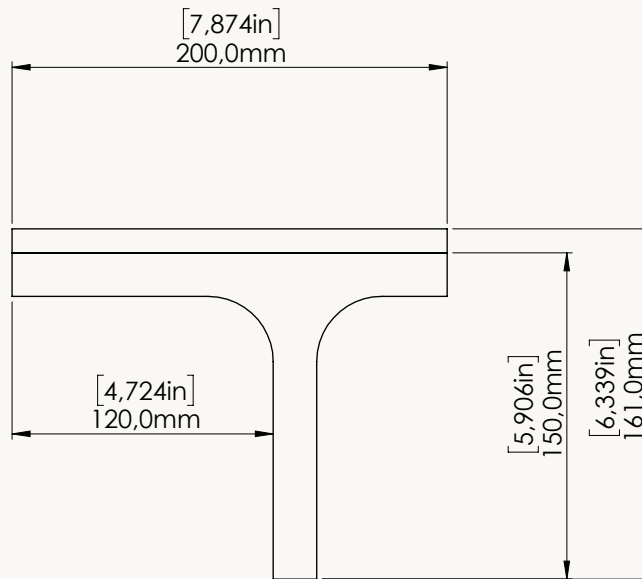

WATTS **6W**

WEIGHT KG [lbs] **3 [6.6]**

STANDARD

LED COLORS  
NO UPCHARGE

DIMMING CONTROL

DRIVER POSITION

\*Standard setting

220V  
SPECSHEET  
05/09/2025