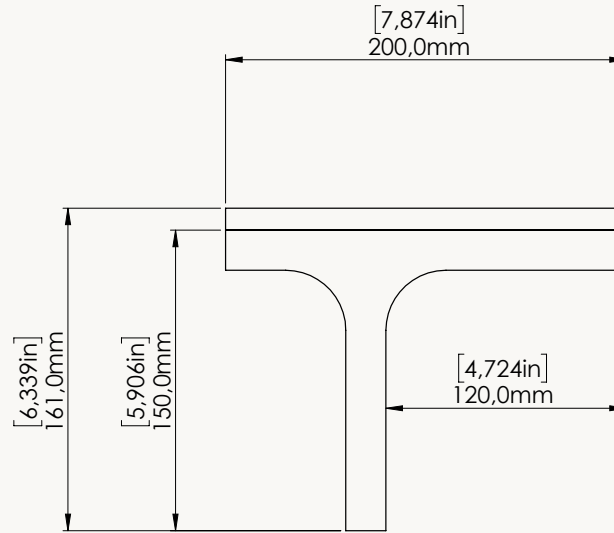

LUMENS **345 Lumens**

WATTS **6W**

WEIGHT KG [lbs] **3 [6.6]**

STANDARD

LED COLORS  
NO UPCHARGE

DIMMING CONTROL

DRIVER POSITION

\*Standard setting