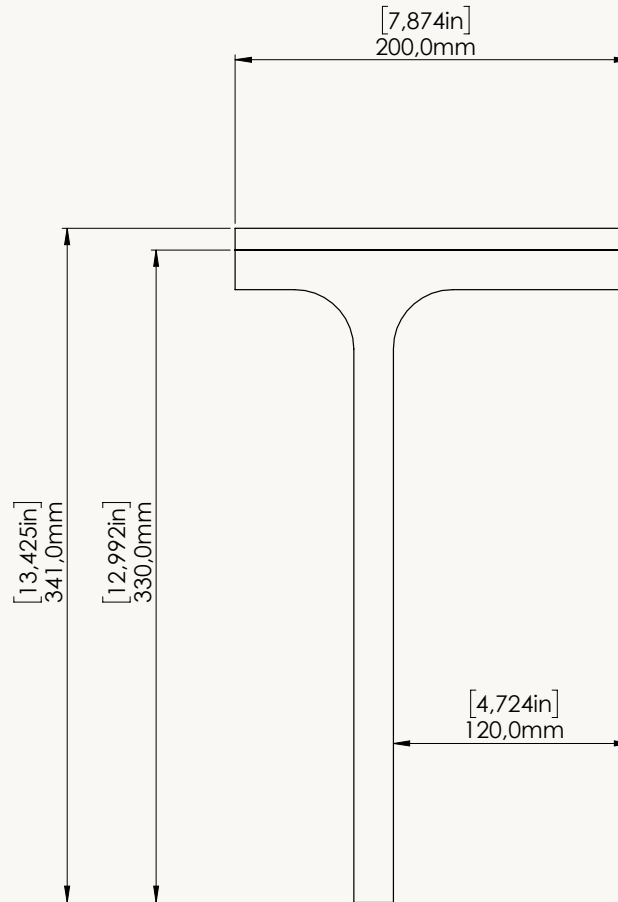

VIRGA 330

WLVA330RI /WLVA330LE

SCONCE

Design by Marion Steinmetz

MATERIALS **SOLID BRONZE & ALABASTER**

LED SOURCES **LED strip 24V**

POWER SUPPLY **220-240V / 50-60Hz**

LUMENS **345 Lumens**

WATTS **6W**

WEIGHT KG [lbs] **4.5 [9.9]**

STANDARD

LED COLORS
NO UPCHARGE

DIMMING CONTROL

DRIVER POSITION

*Standard setting

220V
SPECSHEET
05/09/2025

finishes

BRONZE PATINAS

FNRB
RAW
BRONZE

FNMB
MEDIUM
BRONZE

FNBK
BLACK
BRONZE

SPECIAL UPCHARGE

FNBN
BRUSHED
NICKEL

CUSTOM
FINISHING
UPON REQUEST

ALABASTER TYPE

WHITE
VEIN

BROWN
VEIN

ENTRELACS