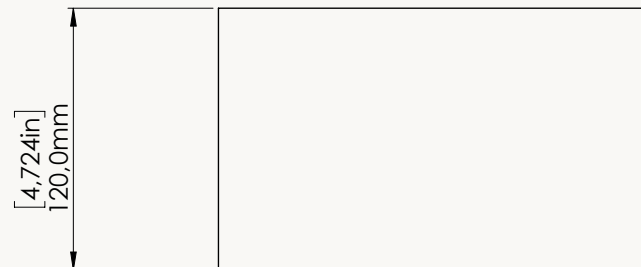

LUMENS **345 Lumens**

WATTS **6W**

WEIGHT KG [lbs] **4.5 [9.9]**

STANDARD

LED COLORS
NO UPCHARGE

DIMMING CONTROL

DRIVER POSITION

*Standard setting