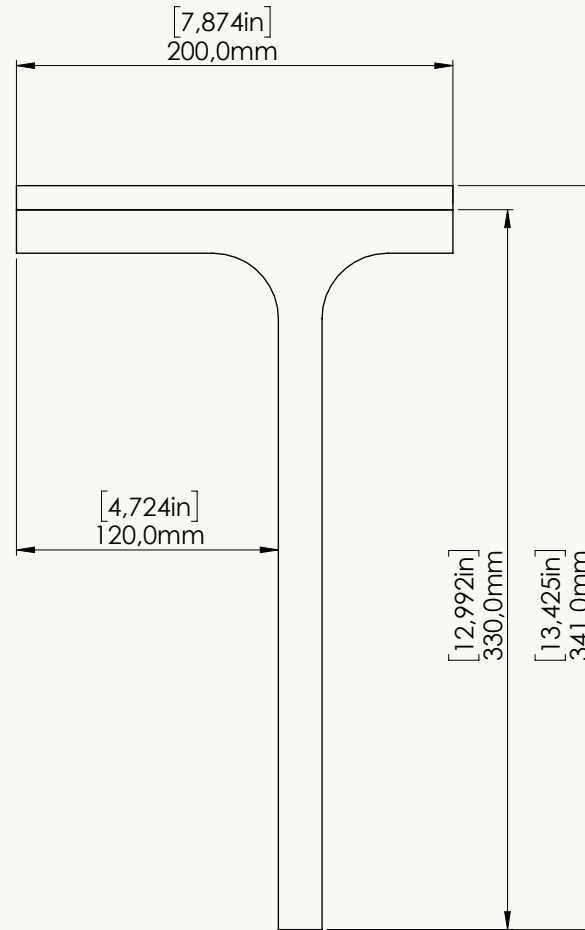

Design by Marion Steinmetz

MATERIALS **SOLID BRONZE & ALABASTER**

LED SOURCES **LED strip 24V**

POWER SUPPLY **220-240V / 50-60Hz**

LUMENS **345 Lumens**

WATTS **6W**

WEIGHT KG [lbs] **4.5 [9.9]**

STANDARD

LUMENS **345 Lumens**

WATTS **6W**

WEIGHT KG [lbs] **4.5 [9.9]**

STANDARD

LED COLORS
NO UPCHARGE

DIMMING CONTROL

DRIVER POSITION

*Standard setting