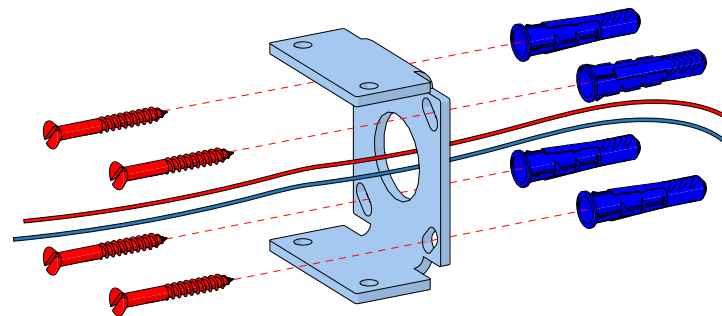

SCONCE

Design by Alienor Bechu

 In the case of inappropriate ceiling/wall type screws shown on this notice are for reference only. USE YOUR OWN

INSTALLATION INSTRUCTIONS

17/04/2026

DRIVER CABLES

10 - 18V 700 mA CC + 