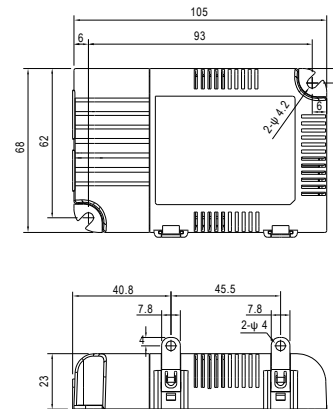

LCM-25-DA

MANUFACTURER	MEAN WELL
MODEL NUMBER	LCM-25-DA
AC INPUT	200-240 VAC - 0.2A - 50/60Hz
DC OUTPUT	1.05A - 0.35A(CONSTANT CURRENT) 24 V - 54 V
WATTS	25W
EFFICIENCY	86%
POWER FACTOR	>0.91
CASE TC	85°C MAX
PROTECTION	INPUT / OUTPUT
STORAGE	-40°C / +80°C
HUMIDITY	20-90% RH MAX
IP RATING	/
PROTECTION CLASS	Class 2 Power Supply
DIMMING	Dali