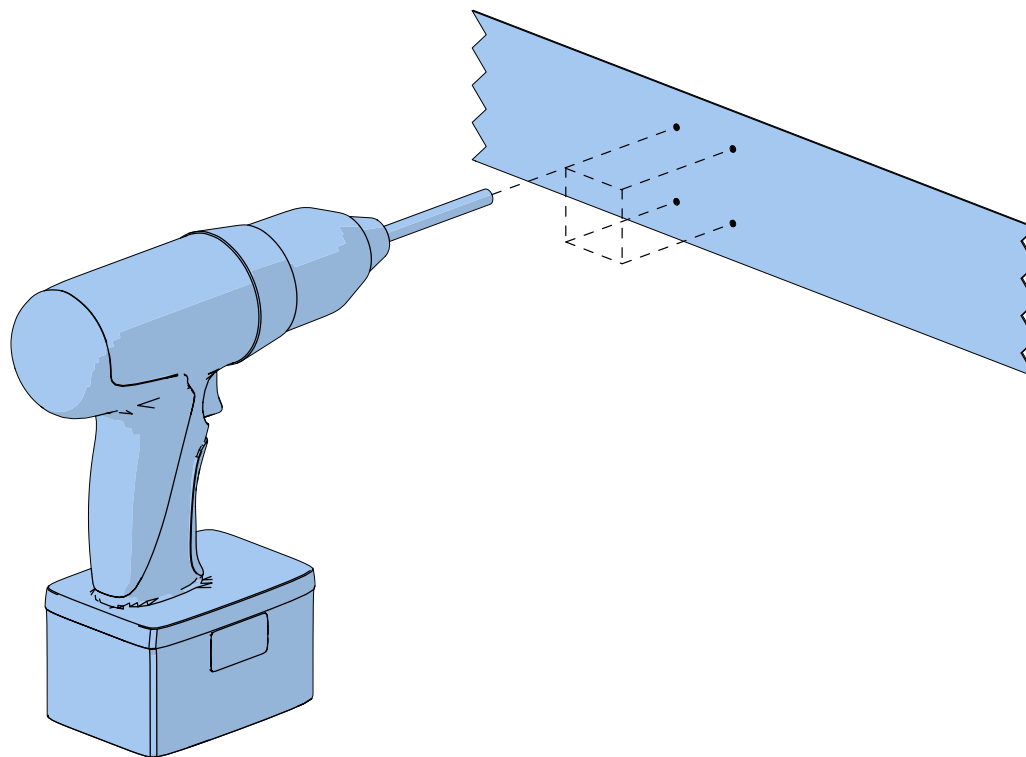

WAGRAM 400

WLWM400CY

SCONCE

Design by Alienor Bechu

In the case of inappropriate ceiling/wall type screws shown on this notice are for reference only. USE YOUR OWN

THE VISUALS SHOULD BE USED FOR THE FOLLOWING REFERENCES :

- WLWM400CY
- WLWM500CY
- WLWM600CY

ANY HELP ?

support@entrelacs-creation.fr

WHATSAPP

INSTALLATION INSTRUCTIONS

17/04/2026

ENTRELACS