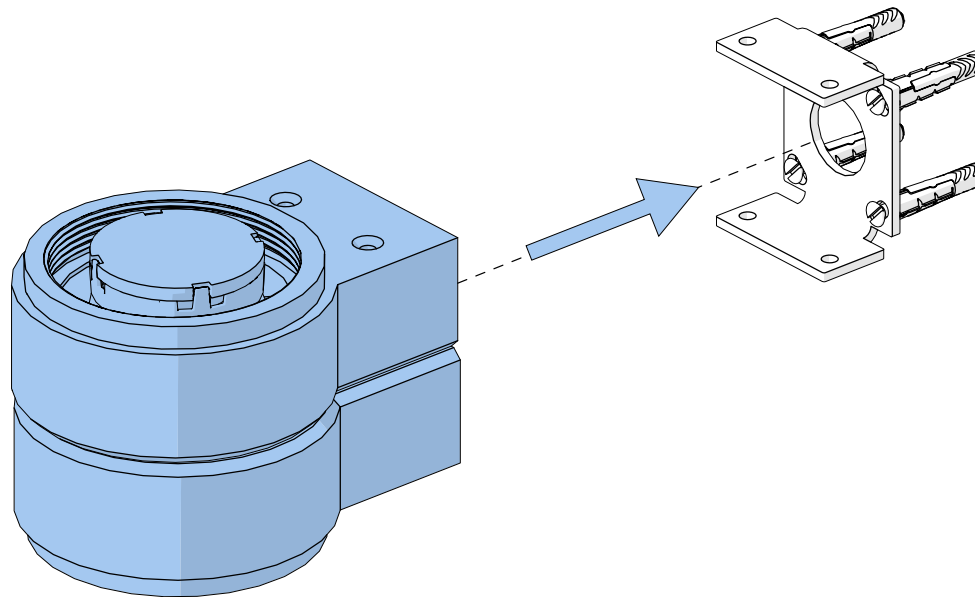

WAGRAM 400

WLWM400CY

SCONCE

Design by Alienor Bechu

In the case of inappropriate ceiling/wall type screws shown on this notice are for reference only. USE YOUR OWN

INSTALLATION INSTRUCTIONS

17/04/2026

THE VISUALS SHOULD BE USED FOR THE FOLLOWING REFERENCES :

- WLWM400CY
- WLWM500CY
- WLWM600CY

ANY HELP ?

support@entrelacs-creation.fr

WHATSAPP

ENTRELACS