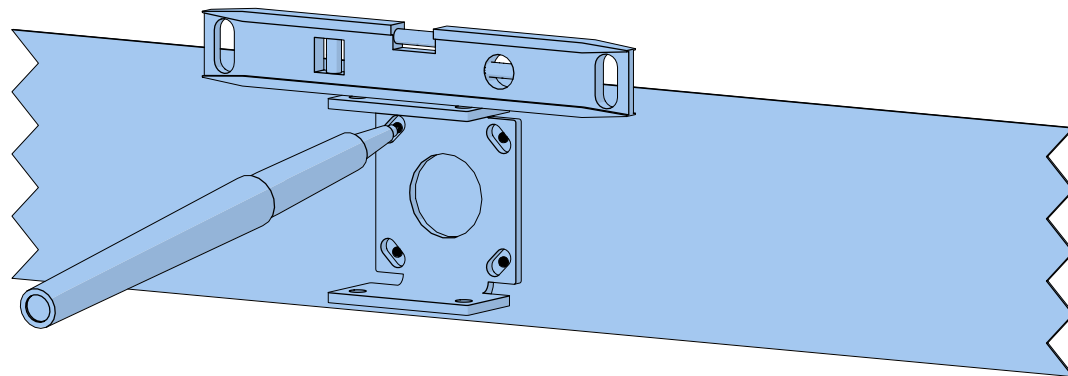

INSTALLATION INSTRUCTIONS

17/04/2026

THE VISUALS SHOULD BE USED FOR THE FOLLOWING REFERENCES :

WLWM400CY
WLWM500CY
WLWM600CY