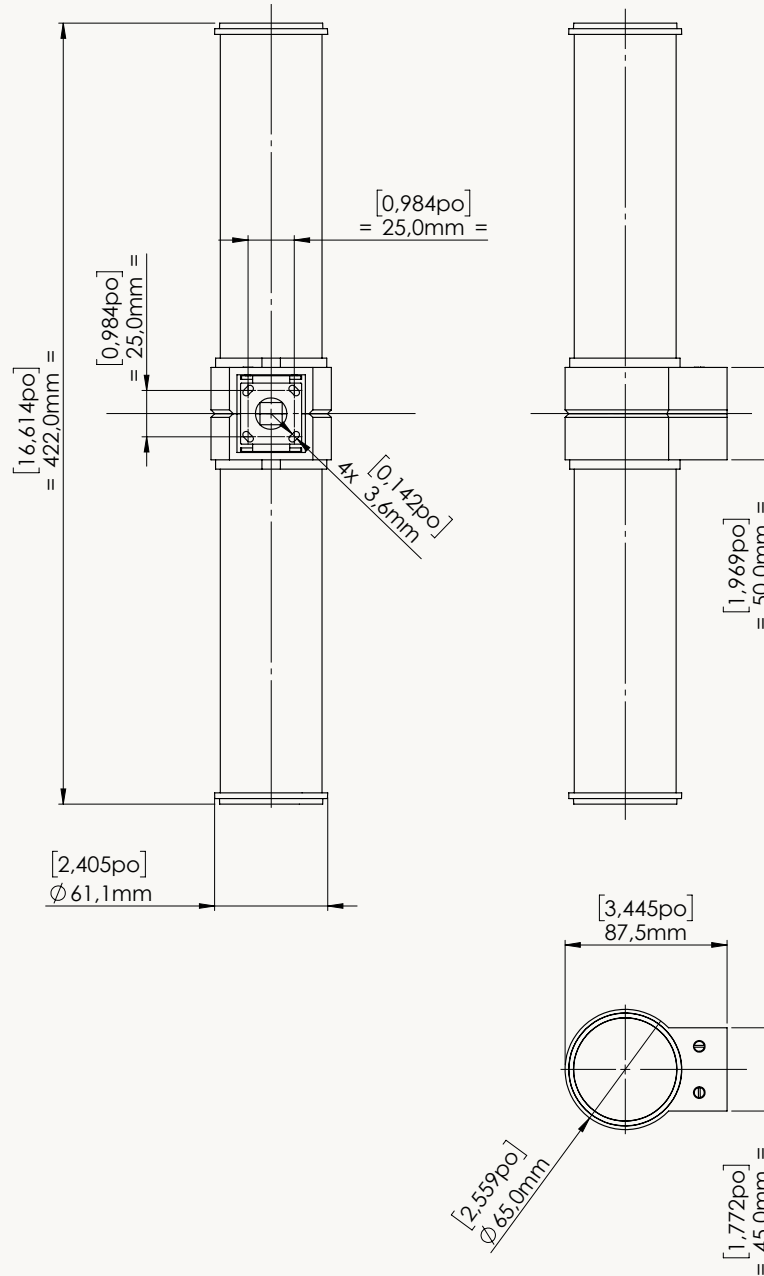

LED COLORS
NO UPCHARGE

DIMMING CONTROL

DRIVER POSITION

*Standard setting