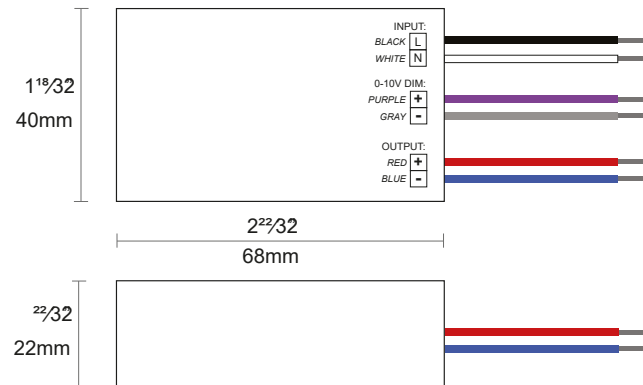

WAGRAM 400

WLWM400CY

SCONCE

Design by Alienor Bechu

220V
SPECSHEET
17/04/2026

DS12W700C1018MB1UD

MANUFACTURER	LTF TECHNOLOGY
MODEL NUMBER	DS12W700C1018MB1UD
AC INPUT	120-277 VAC - 0.12A - 50/60Hz
DC OUTPUT	10-18V (CONSTANT CURRENT)
WATTS	12W
EFFICIENCY	>85%
POWER FACTOR	>0.95
CASE TC	90°C MAX
PROTECTION	INPUT / OUTPUT
STORAGE	-30°C / +90°C
HUMIDITY	95% RH MAX
IP RATING	IP 67
PROTECTION CLASS	Class 2 Power Supply
DIMMING	ELV, TRIAC, 0-10V